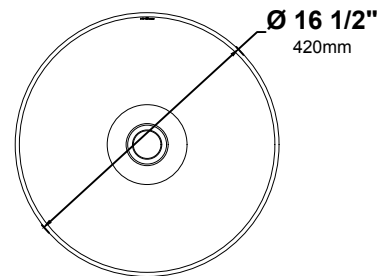

**FEATURES**

- Vitreous China
- Round Vessel Sink
- Without Overflow
- 1 3/4" Drain Hole Size
- 16 1/2" x 5 1/2"

**OPTIONAL ACCESSORIES**

- Pop-Up Drain: PU-20

**CODES/STANDARDS:**

CSA B45.11  
IAPMO Z401  
ADA Compliant

**KRAUS LIMITED LIFETIME WARRANTY**

**AVAILABLE COLORS**

Glossy White  
Glossy Black  
Glossy Beige  
Glossy Gray

**NOMINAL DIMENSIONS**

Sink Diameter	Sink Height	Drain
16 1/2"	5 1/2"	1 3/4"

**TOP VIEW**

**FRONT VIEW**