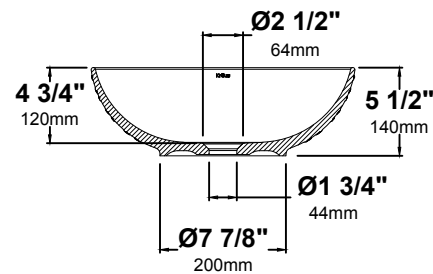

**FEATURES**

- Vitreous China
- Round Vessel Sink
- Without Overflow
- 1 3/4" Drain Hole Size
- 16 1/2" x 5 1/2"

**OPTIONAL ACCESSORIES**

- Pop-Up Drain: PU-20

**CODES/STANDARDS:**

CSA B45.11  
IAPMO Z401  
ADA Compliant

**KRAUS LIMITED LIFETIME WARRANTY**

**AVAILABLE COLORS**

Glossy White  
Glossy Black  
Glossy Beige  
Glossy Gray

**NOMINAL DIMENSIONS**

Sink Diameter	Sink Height	Drain
16 1/2"	5 1/2"	1 3/4"

**TOP VIEW**

**FRONT VIEW**