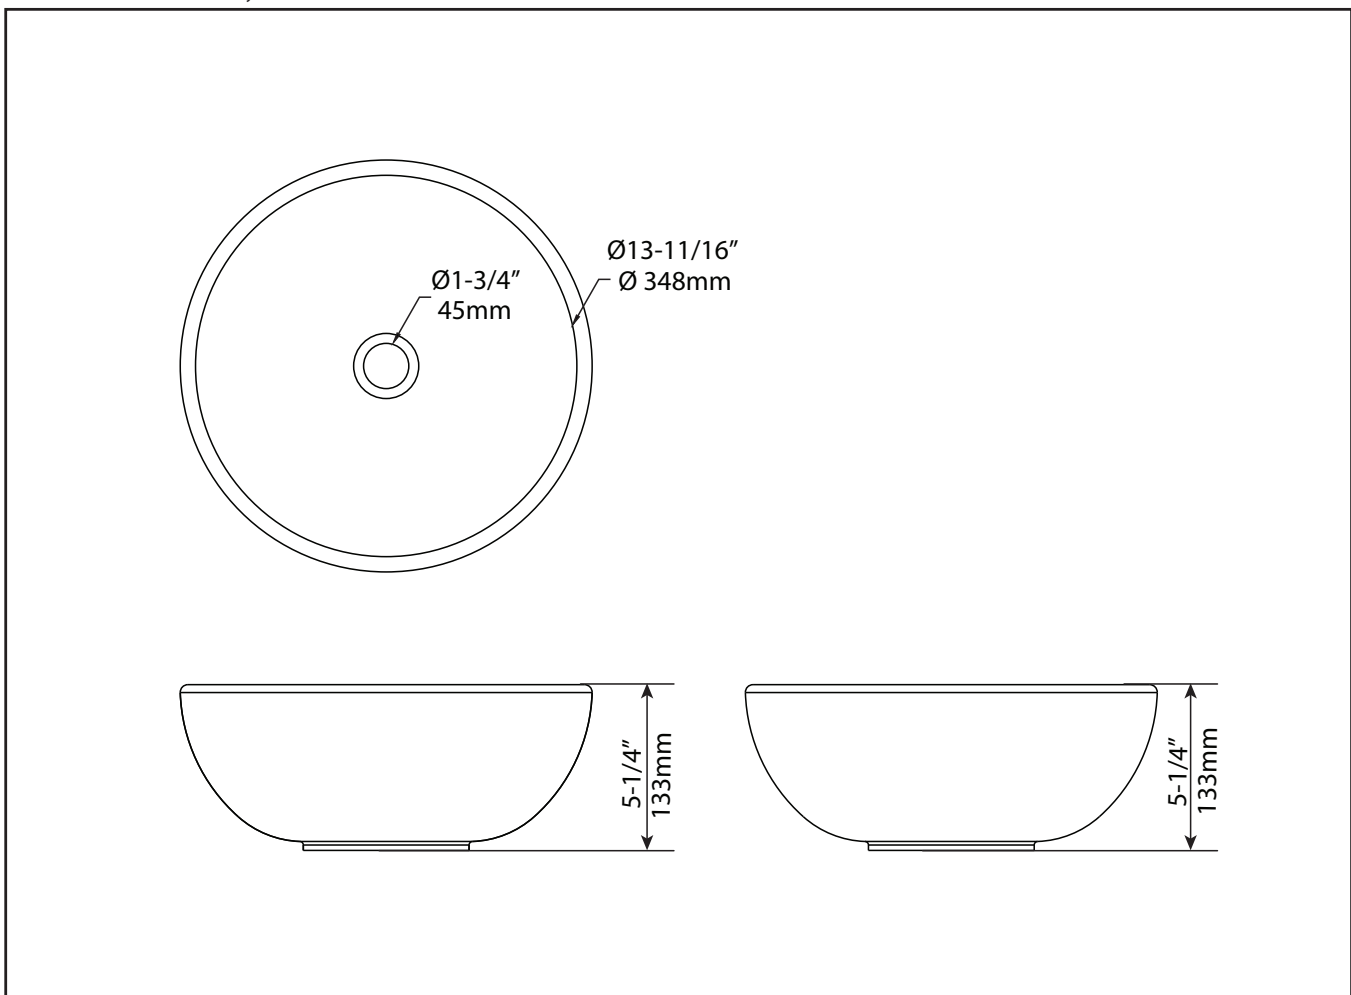

Elavo™ / KCV-341

White Ceramic Small Round Vessel Bathroom Sink

Material

Vitreous China

Installation Type

Vessel

Bowl Shape

Round

Drain

Type: W/O Overflow

Drain Hole Size: 1 3/4"

Dimensions

13 11/16" x 5 1/4"

Optional Accessories

Pop-Up Drain: PU-10/PU-15

Grid Drains: PU-12

P-Traps: PT-50

Kraus Limited Lifetime Warranty

Codes/Standards: Pending

REV. August 16, 2016