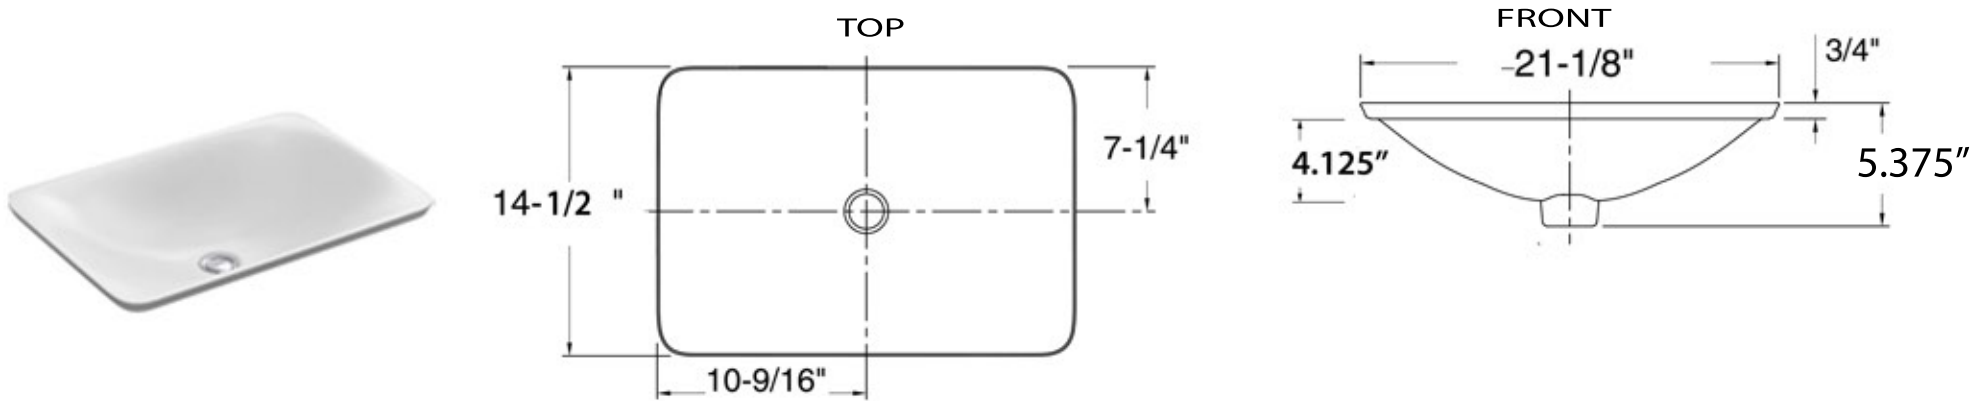

Great Point Collection
Premium Ceramic
Vitreous China

MODEL:
DI-2114-R

Overall Dimensions	Interior Basin	Overflow	Height, Depth	Drain Dimension
21.175" x 14.5"	21.175" x 14.5"	No	5.375", 4.125"	1.75" standard

FEATURES

- Vitreous china, self rimming top mount sink
- 4.125" Bowl Depth
- Glazed Enamel Finish
- Limited Manufacturers Warranty
- Drain Opening is Standard 1.75"
- Nominal Dimensions, actual may vary by up to .25"
- No Faucet Hole - requires counter or wall mount faucet