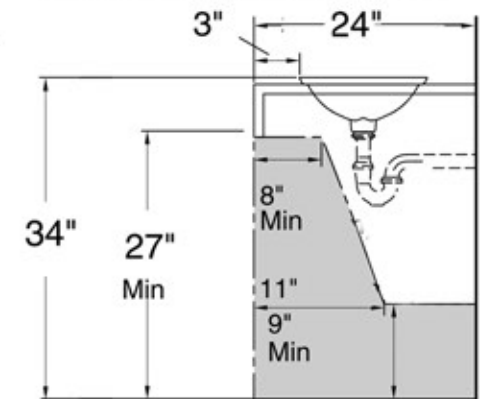

Great Point Collection
Premium Ceramic
Vitreous China

MODEL:
DI-2114-R

Overall Dimensions	Interior Basin	Overflow	Height, Depth	Drain Dimension
21.175" x 14.5"	21.175" x 14.5"	No	5.375", 4.125"	1.75" standard

FEATURES

- Vitreous china, self rimming top mount sink
- 4.125" Bowl Depth
- Glazed Enamel Finish
- Limited Manufacturers Warranty
- Drain Opening is Standard 1.75"
- Nominal Dimensions, actual may vary by up to .25"
- No Faucet Hole - requires counter or wall mount faucet

Recommended ADA Installation

SIDE VIEW