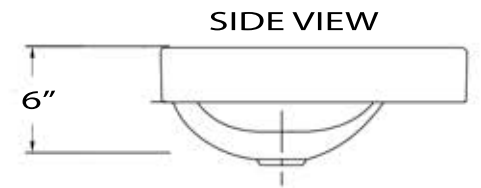

Great Point Collection

Premium Ceramic
Vitreous China

kitchensource.com
1.800.667.8721

MODEL:

DI-2317-R1

ADA
Americans with
Disabilities Act

Overall Dimensions	Interior Basin	Overflow	Height, Depth	Drain Dimension
23" x 17.25"	21.25" x 11.75"	Yes	7.5", 6"	1.75"

FEATURES

- Vitreous china, self rimming top mount sink
- 6" Bowl Depth
- Glazed Enamel Finish
- Limited Manufacturers Warranty
- Drain Opening is 1.75"
- Nominal Dimensions, actual may vary by up to .25"
- 1 Faucet hole (1.375" diameter)
- cUPC certified
- ASME: A112.19.2