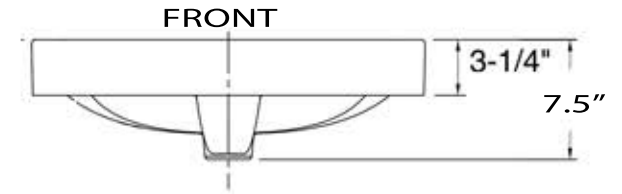

Great Point Collection

Premium Ceramic
Vitreous China

kitchensource.com
1.800.667.8721

MODEL:

DI-2317-R1

ADA
Americans with
Disabilities Act

Overall Dimensions	Interior Basin	Overflow	Height, Depth	Drain Dimension
23" x 17.25"	21.25" x 11.75"	Yes	7.5", 6"	1.75"

FEATURES

- Vitreous china, self rimming top mount sink
- 6" Bowl Depth
- Glazed Enamel Finish
- Limited Manufacturers Warranty
- Drain Opening is 1.75"
- Nominal Dimensions, actual may vary by up to .25"
- 1 Faucet hole (1.375" diameter)
- cUPC certified
- ASME: A112.19.2