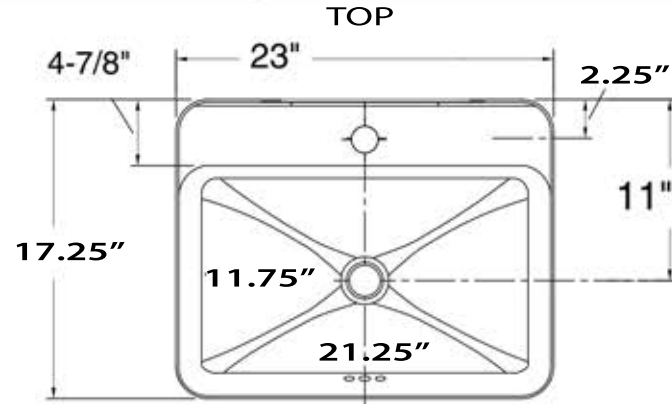

Great Point Collection

Premium Ceramic
Vitreous China

kitchensource.com
1.800.667.8721

MODEL:

DI-2317-R1

ADA
Americans with
Disabilities Act

Overall Dimensions	Interior Basin	Overflow	Height, Depth	Drain Dimension
23" x 17.25"	21.25" x 11.75"	Yes	7.5", 6"	1.75"

FEATURES

- Vitreous china, self rimming top mount sink
- 6" Bowl Depth
- Glazed Enamel Finish
- Limited Manufacturers Warranty
- Drain Opening is 1.75"
- Nominal Dimensions, actual may vary by up to .25"
- 1 Faucet hole (1.375" diameter)
- cUPC certified
- ASME: A112.19.2