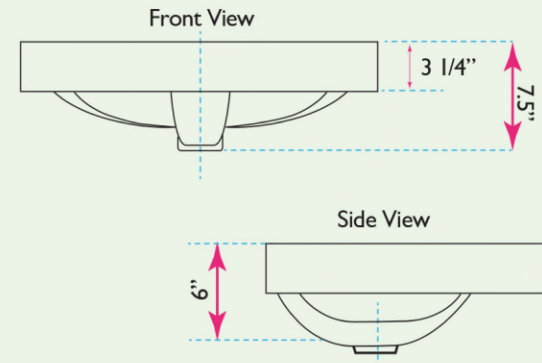

1.800.667.8721

SPECS

OVERALL DIMENSIONS	INTERIOR DIMENSIONS	EXTERIOR HEIGHT	INTERIOR DEPTH	DRAIN DIMENSION
23" x 17.25"	21.25" x 11.75"	7.5"	6"	1.75" Standard

FEATURES:

- Vitreous China, self rimming top mount sink
- ADA compliant when installed according to guidelines
- Glazed Enamel Finish
- Limited Manufacturer's Warranty
- 1.75" Drain Opening
- Nominal Dimensions, actual may vary by up to .25"
- 3 Faucet Holes (1.375" Diameter Each)
- cUPC Certified
- ASME: A112.19.2