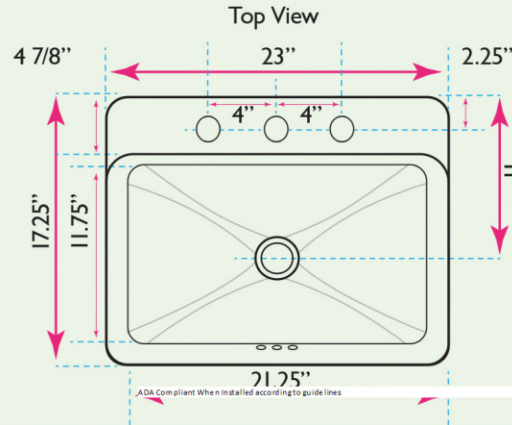

1.800.667.8721

SPECS

OVERALL DIMENSIONS	INTERIOR DIMENSIONS	EXTERIOR HEIGHT	INTERIOR DEPTH	DRAIN DIMENSION
23" x 17.25"	21.25" x 11.75"	7.5"	6"	1.75" Standard

FEATURES:

- Vitreous China, self rimming top mount sink
- ADA compliant when installed according to guidelines
- Glazed Enamel Finish
- Limited Manufacturer's Warranty
- 1.75" Drain Opening
- Nominal Dimensions, actual may vary by up to .25"
- 3 Faucet Holes (1.375" Diameter Each)
- cUPC Certified
- ASME: A112.19.2