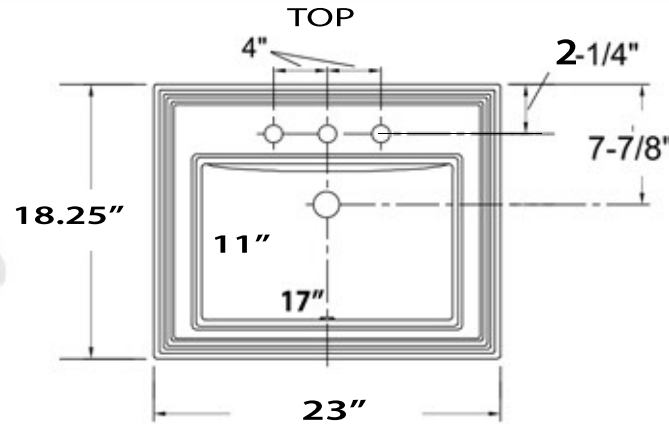

Great Point Collection

Premium Ceramic
Vitreous China

MODEL:

DI-2418-R8

Overall Dimensions	Interior Basin	Overflow	Height, Depth	Drain Dimension
23" x 18.25"	17" x 11"	Yes	8.75", 5.25"	1.75" standard

FEATURES

- Vitreous china, self-rimming top mount sink
- Nominal Dimensions, actual may vary by up to .25"
- Glazed Enamel Finish
- Cut out template provided
- Drain Opening is Standard 1.75"
- Certifications ; ASME A112.19.2-3013, cUPC
- 3 Faucet holes (1.375" diameter each)/ 8-inch spread
- Limited Manufacturers Warranty