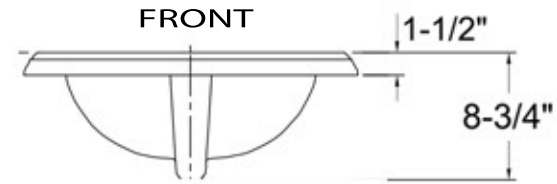

Great Point Collection

Premium Ceramic
Vitreous China

MODEL:

DI-2418-R8

Overall Dimensions	Interior Basin	Overflow	Height, Depth	Drain Dimension
23" x 18.25"	17" x 11"	Yes	8.75", 5.25"	1.75" standard

FEATURES

- Vitreous china, self-rimming top mount sink
- Nominal Dimensions, actual may vary by up to .25"
- Glazed Enamel Finish
- Cut out template provided
- Drain Opening is Standard 1.75"
- Certifications ; ASME A112.19.2-3013, cUPC
- 3 Faucet holes (1.375" diameter each)/ 8-inch spread
- Limited Manufacturers Warranty