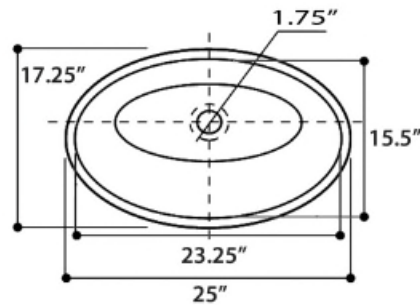

**Regatta Collection**  
Fireclay Bathroom Vanity Sink

**MODEL:**  
**RC70640GS "ST. JOHN"**

TOP VIEW

FRONT VIEW

SIDE VIEW

Overall Dimensions	Interior Bowl	Interior Depth	Exterior Height	Drain Dimensions
25" x 17.25"	23.25" x 15.5"	6.75"	8"	1.75"

**FEATURES**

- Genuine Italian Fireclay
- Nominal Dimensions - Actual may vary by 1/4"
- Topmount; Template Not Included
- 24k gold leaf design
- No Overflow
- Made in Italy
- Do not clean with abrasive cleansers or pads
- Limited Warranty For Manufacturer Defects