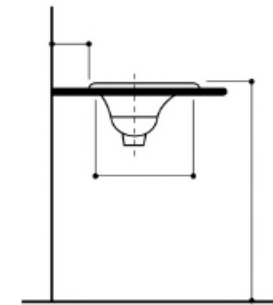

**Regatta Collection**  
Fireclay Bathroom Vanity Sink

**MODEL:**  
**RC70640GS "ST. JOHN"**

TOP VIEW

FRONT VIEW

SIDE VIEW

Overall Dimensions	Interior Bowl	Interior Depth	Exterior Height	Drain Dimensions
25" x 17.25"	23.25" x 15.5"	6.75"	8"	1.75"

**FEATURES**

- Genuine Italian Fireclay
- Nominal Dimensions - Actual may vary by 1/4"
- Topmount; Template Not Included
- 24k gold leaf design
- No Overflow
- Made in Italy
- Do not clean with abrasive cleansers or pads
- Limited Warranty For Manufacturer Defects