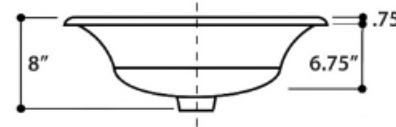

**Regatta Collection**  
Fireclay Bathroom Vanity Sink

**MODEL:**  
**RC70640GS "ST. JOHN"**

TOP VIEW

FRONT VIEW

SIDE VIEW

Overall Dimensions	Interior Bowl	Interior Depth	Exterior Height	Drain Dimensions
25" x 17.25"	23.25" x 15.5"	6.75"	8"	1.75"

**FEATURES**

- Genuine Italian Fireclay
- Nominal Dimensions - Actual may vary by 1/4"
- Topmount; Template Not Included
- 24k gold leaf design
- No Overflow
- Made in Italy
- Do not clean with abrasive cleansers or pads
- Limited Warranty For Manufacturer Defects