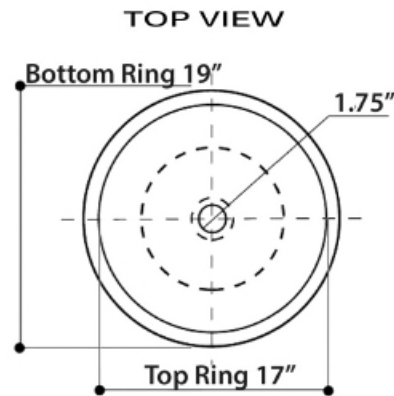

**Regatta Collection**  
Fireclay Bathroom Vanity Sink

**MODEL:**  
RC74040PG "St. Bart"

Overall Dimensions	Interior Bowl	Interior Depth	Exterior Height	Drain Dimensions
19" Diameter	17" Diameter, top	5.25"	6.75" overall 4" from counter	1.75"

**FEATURES**

- Genuine Italian Fireclay
- Nominal Dimensions - Actual may vary by 1/4"
- Semi-recessed vessel mount; Template Not Included
- Hand-painted with genuine platinum and 24k gold
- No Overflow
- Made in Italy
- Do not clean with abrasive cleansers or pads
- Limited Warranty For Manufacturer Defects