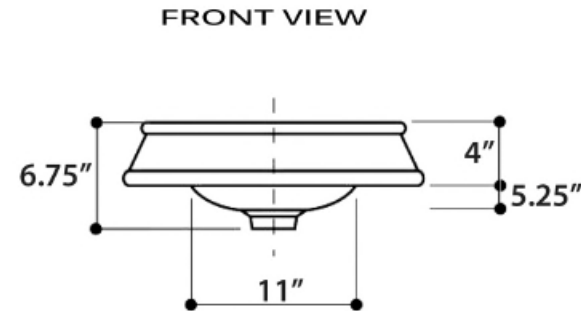

**Regatta Collection**  
Fireclay Bathroom Vanity Sink

**MODEL:**  
RC74040PG "St. Bart"

Overall Dimensions	Interior Bowl	Interior Depth	Exterior Height	Drain Dimensions
19" Diameter	17" Diameter, top	5.25"	6.75" overall 4" from counter	1.75"

**FEATURES**

- Genuine Italian Fireclay
- Nominal Dimensions - Actual may vary by 1/4"
- Semi-recessed vessel mount; Template Not Included
- Hand-painted with genuine platinum and 24k gold
- No Overflow
- Made in Italy
- Do not clean with abrasive cleansers or pads
- Limited Warranty For Manufacturer Defects