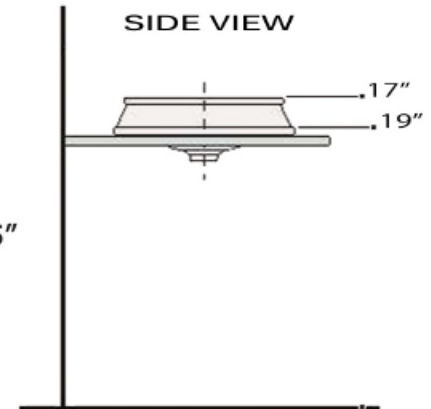

**Regatta Collection**  
Fireclay Bathroom Vanity Sink

**MODEL:**  
RC74040PG "St. Bart"

Overall Dimensions	Interior Bowl	Interior Depth	Exterior Height	Drain Dimensions
19" Diameter	17" Diameter, top	5.25"	6.75" overall 4" from counter	1.75"

**FEATURES**

- Genuine Italian Fireclay
- Nominal Dimensions - Actual may vary by 1/4"
- Semi-recessed vessel mount; Template Not Included
- Hand-painted with genuine platinum and 24k gold
- No Overflow
- Made in Italy
- Do not clean with abrasive cleansers or pads
- Limited Warranty For Manufacturer Defects