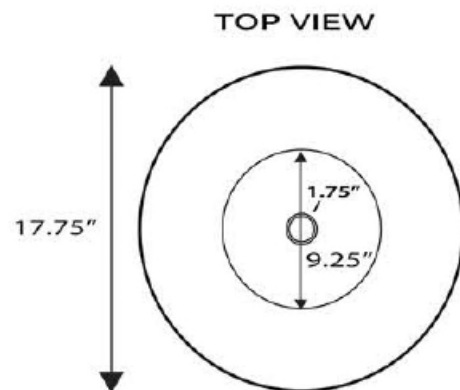

Regatta Collection
Fireclay Bathroom Vanity Sink

MODEL:
RC77240W "DINARD"

Overall Dimensions	Interior Bowl	Interior Depth	Height	Drain Dimensions
17.75" Diameter"	9.25" Diameter	5" overall 2.375" Inner basin	2.625" installed 6.375" overall	1.75"

FEATURES

- Genuine Italian Fireclay
- Nominal Dimensions - Actual may vary by 1/4"
- Semi-recessed vessel mount; Template not included
- No Overflow
- Made in Italy
- Do not clean with abrasive cleansers or pads
- Limited Warranty For Manufacturer defects