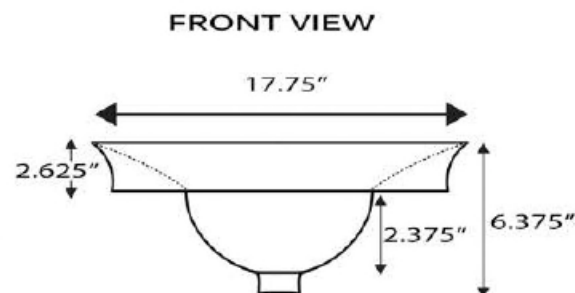

Regatta Collection
Fireclay Bathroom Vanity Sink

MODEL:
RC77240W "DINARD"

Overall Dimensions	Interior Bowl	Interior Depth	Height	Drain Dimensions
17.75" Diameter"	9.25" Diameter	5" overall 2.375" Inner basin	2.625" installed 6.375" overall	1.75"

FEATURES

- Genuine Italian Fireclay
- Nominal Dimensions - Actual may vary by 1/4"
- Semi-recessed vessel mount; Template not included
- No Overflow
- Made in Italy
- Do not clean with abrasive cleansers or pads
- Limited Warranty For Manufacturer defects