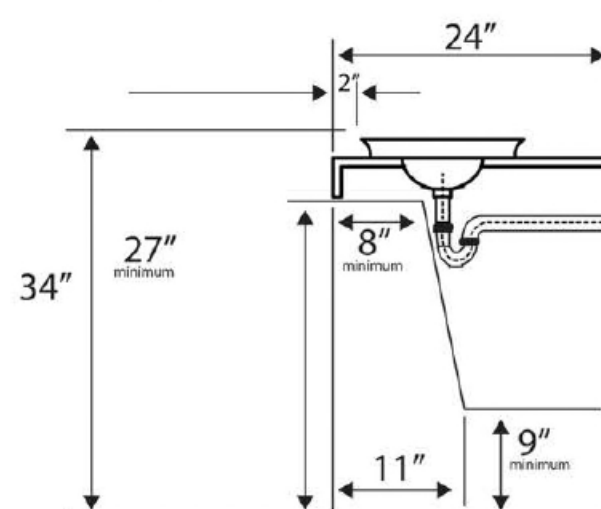

Regatta Collection
Fireclay Bathroom Vanity Sink

MODEL:
RC77240W "DINARD"

Overall Dimensions	Interior Bowl	Interior Depth	Height	Drain Dimensions
17.75" Diameter"	9.25" Diameter	5" overall 2.375" Inner basin	2.625" installed 6.375" overall	1.75"

FEATURES

- Genuine Italian Fireclay
- Nominal Dimensions - Actual may vary by 1/4"
- Semi-recessed vessel mount; Template not included
- No Overflow
- Made in Italy
- Do not clean with abrasive cleansers or pads
- Limited Warranty For Manufacturer defects