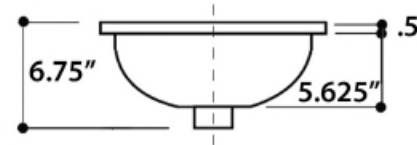

Regatta Collection
Fireclay Bathroom Vanity Sink

MODEL:
RC78140M "SANTORINI"

TOP VIEW

FRONT VIEW

SIDE VIEW

Overall Dimensions	Interior Bowl	Interior Depth	Exterior Height	Drain Dimensions
16" x 15.125"	13.25" Diameter	5.625"	6.75"	1.75"

FEATURES

- Genuine Italian Fireclay
- Nominal Dimensions - Actual may vary by 1/4"
- Undermount, Template Not Inculded
- Beautiful patterned interior bowl
- No Overflow
- Made in Italy
- Do not clean with abrasive cleansers or pads
- Limited Warranty For Manufacturer Defects