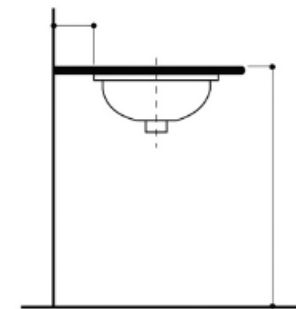

Regatta Collection
Fireclay Bathroom Vanity Sink

MODEL:
RC78140M "SANTORINI"

TOP VIEW

FRONT VIEW

SIDE VIEW

Overall Dimensions	Interior Bowl	Interior Depth	Exterior Height	Drain Dimensions
16" x 15.125"	13.25" Diameter	5.625"	6.75"	1.75"

FEATURES

- Genuine Italian Fireclay
- Nominal Dimensions - Actual may vary by 1/4"
- Undermount, Template Not Inculded
- Beautiful patterned interior bowl
- No Overflow
- Made in Italy
- Do not clean with abrasive cleansers or pads
- Limited Warranty For Manufacturer Defects