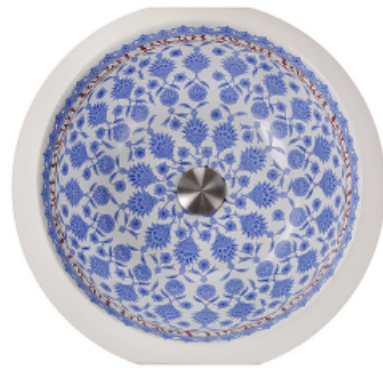

Regatta Collection
Fireclay Bathroom Vanity Sink

MODEL:
RC78140M "SANTORINI"

TOP VIEW

FRONT VIEW

SIDE VIEW

Overall Dimensions	Interior Bowl	Interior Depth	Exterior Height	Drain Dimensions
16" x 15.125"	13.25" Diameter	5.625"	6.75"	1.75"

FEATURES

- Genuine Italian Fireclay
- Nominal Dimensions - Actual may vary by 1/4"
- Undermount, Template Not Inculded
- Beautiful patterned interior bowl
- No Overflow
- Made in Italy
- Do not clean with abrasive cleansers or pads
- Limited Warranty For Manufacturer Defects