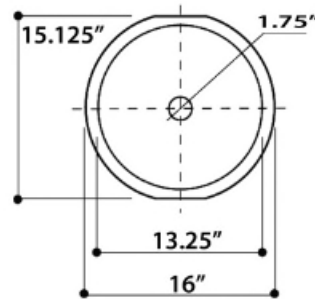

Regatta Collection
Fireclay Bathroom Vanity Sink

MODEL:
RC78140M "SANTORINI"

TOP VIEW

FRONT VIEW

SIDE VIEW

Overall Dimensions	Interior Bowl	Interior Depth	Exterior Height	Drain Dimensions
16" x 15.125"	13.25" Diameter	5.625"	6.75"	1.75"

FEATURES

- Genuine Italian Fireclay
- Nominal Dimensions - Actual may vary by 1/4"
- Undermount, Template Not Inculded
- Beautiful patterned interior bowl
- No Overflow
- Made in Italy
- Do not clean with abrasive cleansers or pads
- Limited Warranty For Manufacturer Defects