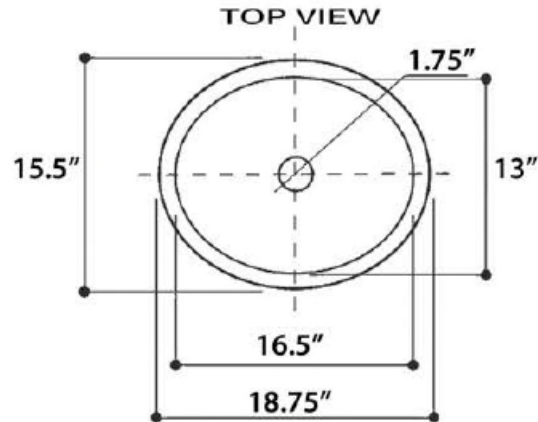

Regatta Collection
Fireclay Bathroom Vanity Sink

MODEL:
RC78340GRD "ANZIO"

Overall Dimensions	Interior Bowl	Interior Depth	Exterior Height	Drain Dimensions
18.75" x 15.5"	16.5" x 13"	6.75"	8"	1.75"

FEATURES

- Genuine Italian Fireclay
- Nominal Dimensions - Actual may vary by 1/4"
- Undermount; Template Not Included
- Enamel Finish with 24k gold leaf band
- With Overflow
- Made in Italy
- Do not clean with abrasive cleansers or pads
- Limited Warranty For Manufacturer Defects