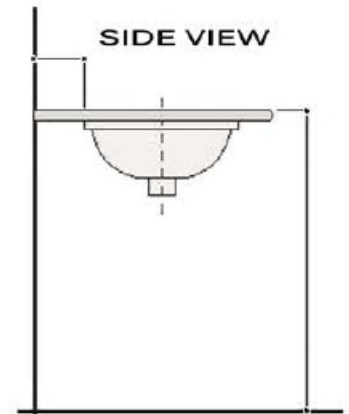

Regatta Collection
Fireclay Bathroom Vanity Sink

MODEL:
RC78340GRD "ANZIO"

Overall Dimensions	Interior Bowl	Interior Depth	Exterior Height	Drain Dimensions
18.75" x 15.5"	16.5" x 13"	6.75"	8"	1.75"

FEATURES

- Genuine Italian Fireclay
- Nominal Dimensions - Actual may vary by 1/4"
- Undermount; Template Not Included
- Enamel Finish with 24k gold leaf band
- With Overflow
- Made in Italy
- Do not clean with abrasive cleansers or pads
- Limited Warranty For Manufacturer Defects