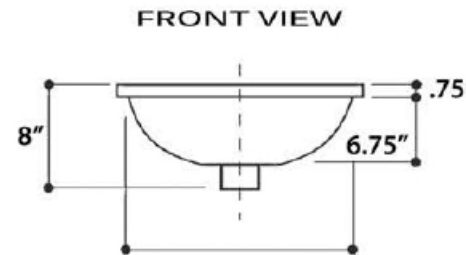

Regatta Collection
Fireclay Bathroom Vanity Sink

MODEL:
RC78340GRD "ANZIO"

Overall Dimensions	Interior Bowl	Interior Depth	Exterior Height	Drain Dimensions
18.75" x 15.5"	16.5" x 13"	6.75"	8"	1.75"

FEATURES

- Genuine Italian Fireclay
- Nominal Dimensions - Actual may vary by 1/4"
- Undermount; Template Not Included
- Enamel Finish with 24k gold leaf band
- With Overflow
- Made in Italy
- Do not clean with abrasive cleansers or pads
- Limited Warranty For Manufacturer Defects