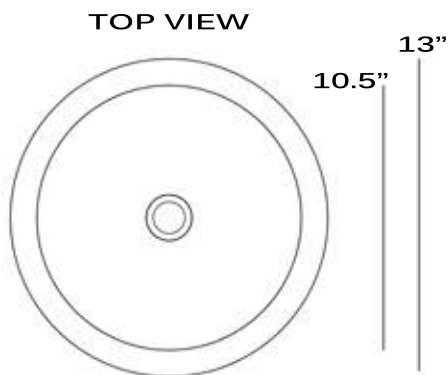

## Premium Nickel/Brass Plated Bar/Prep Sink

**kitchensource.com**

1.800.667.8721

MODEL:

**RON/ROB**

(Nickel) (Brass)

(RON)

(ROB)

Overall Dimensions	Interior Bowl	Bowl Depth	Overflow	Reverse Model
13" Diameter	10.5" Diameter	5" (Interior)	None	NA