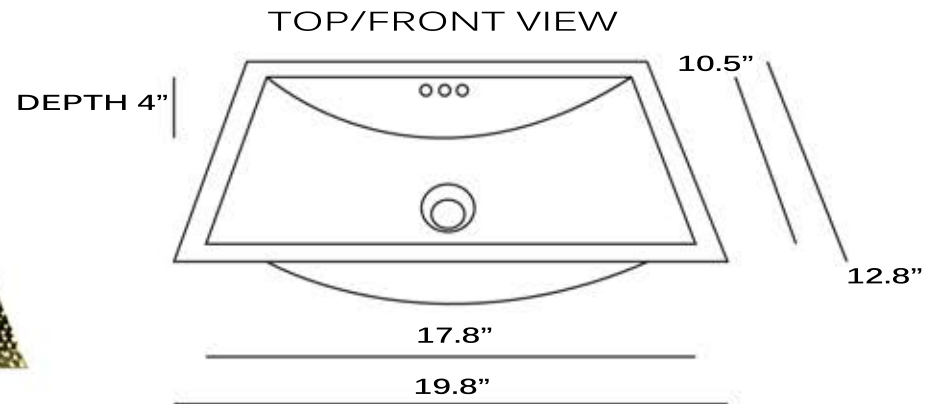

# Brightwork Home Collection

Premium Nickel / Brass Plated Undermount Bathroom Sink

MODEL:

**TRB-OF / TRN-OF**

(Brass)

(Nickel)

Overall Dimensions	Interior Bowl	Bowl Depth	Drain Size	Overflow
19.8" x 12.8"	17.8" x 10.5"	4"	1.5"	Yes

## FEATURES

- Premium Nickel / Brass Plated bathroom sink
- 4" Bowl Depth
- Solid Brass Construction
- Limited Manufacturers Warranty
- Special Care & Maintenance Required

**\*\* Nominal Dimensions - Actual May Vary by up to .25"**