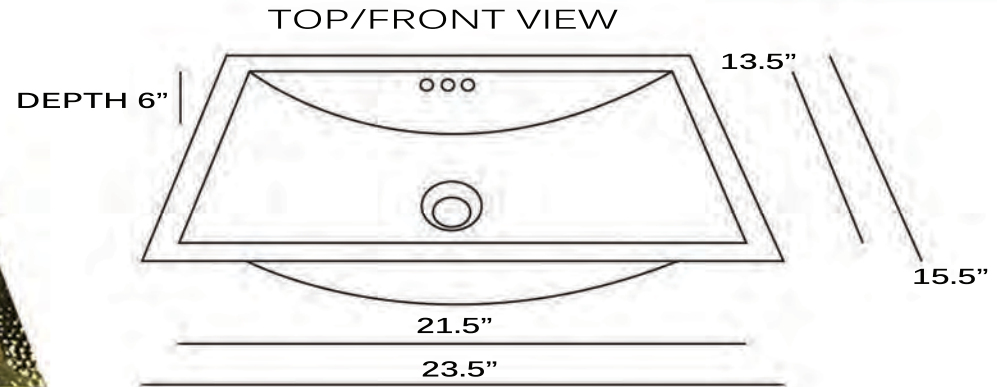

Brightwork Home Collection

Premium Nickel / Brass Plated Undermount Bathroom Sink

MODEL:

TRB2416 / TRN2416

(Brass)

(Nickel)

| Overall Dimensions | Interior Bowl | Bowl Depth | Drain Size | Overflow |
|--------------------|---------------|------------|------------|----------|
| 23.5" X 15.5" | 21.5" X 13.5" | 6" | 1.5" | Yes |

FEATURES

- Premium Nickel / Brass Plated bathroom sink
- 6 " Bowl Depth
- Solid Brass Construction
- Limited Manufacturers Warranty
- Special Care & Maintenance Required

PROJECT/ NAME:

ARCHITECT/CONTRACTOR: