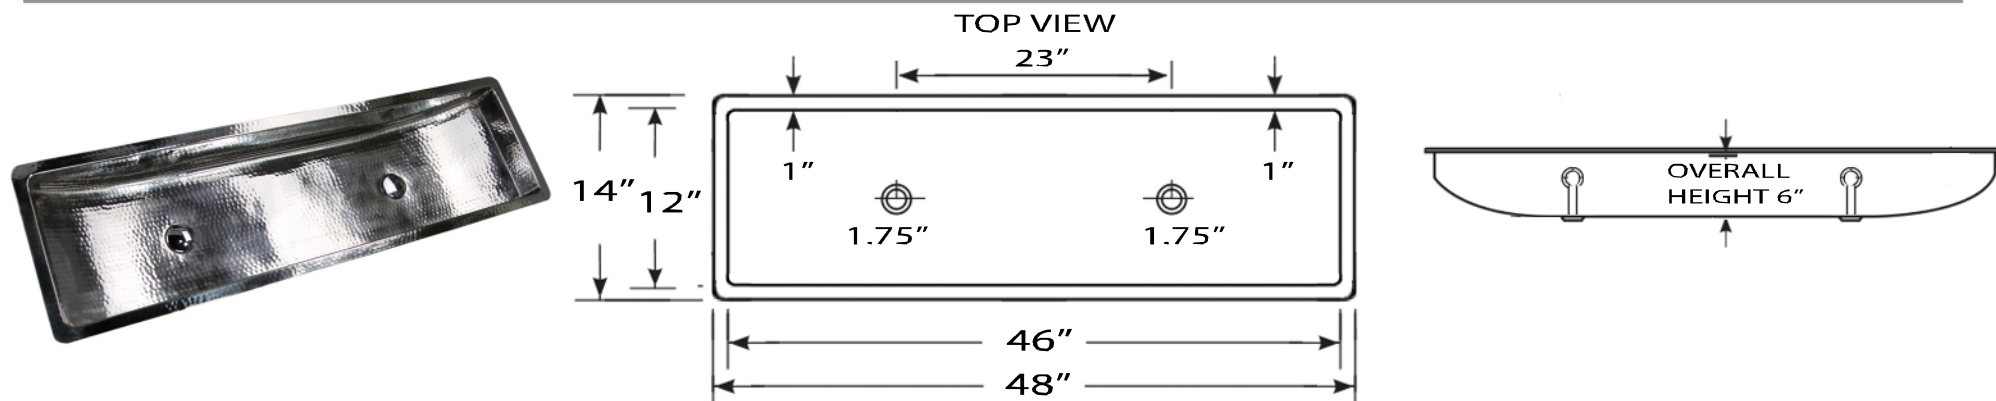

Brightwork Home Collection

Premium Stainless Steel Undermount Trough Bath Sink

kitchensource.com
1.800.667.8721

MODEL:
TRS48-OF

Overall Dimensions	Interior Bowl	Interior Bowl Depth	Drain Holes	Overflow
48" x 14" x 6"	46" x 12"	5.875"	1.75"	Yes

FEATURES

- Premium 18 Gauge bathroom sink
- Has Overflow
- Can be undermounted or topmounted
- Limited Lifetime Manufacturers Warranty
- Hand Hammered individual variations may exist
- Takes standard vanity drain with overflow (NS-UDC-OF sold separately)