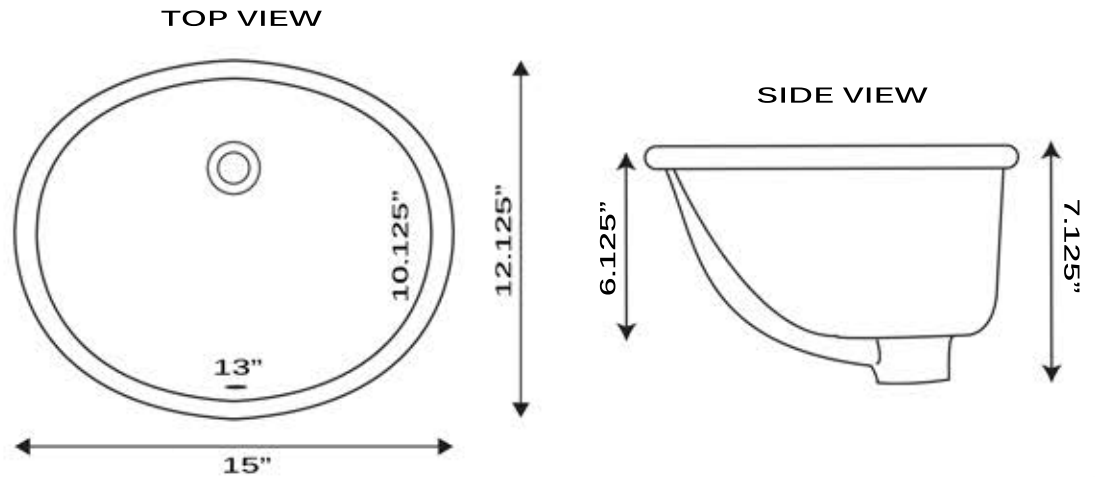

## Vitreous China Bath Undermount Sinks

MODEL:  
**UM-13x10-W / UM-13x10-B**

Overall Dimensions	Large Bowl	Interior Depth	Exterior Depth	Overflow
15" x 12.125"	13" x 10.125"	6.125"	7.125"	Yes

### FEATURES

- Nominal Dimensions - actual may vary by 1/4"
- Template included
- Vitreous China undermount with porcelain enamel glaze
- Limited Lifetime Manufacturers Warranty
- With Overflow

PROJECT/ NAME: