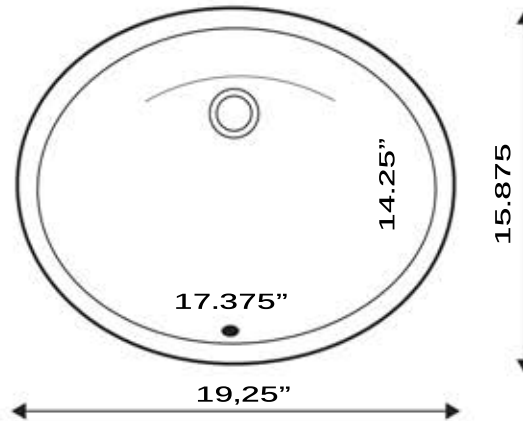

Great Point Collection

Vitreous China Bath Undermount Sinks

MODEL:

UM-17x14-W-K / UM-17x14-B-K
(SHOWN IN WHITE)

Overall Dimensions	Large Bowl	Small Bowl	Depth	Reverse Model
19.25" x 15.875"	17.375 x 14.25"	NA	6.625" , 8"	NA

FEATURES

- Nominal Dimensions - actual may vary by 1/4"
- Template not included - custom template required
- Vitreous China undermount with porcelain enamel glaze
- Limited Lifetime Manufacturers Warranty
- With Overflow