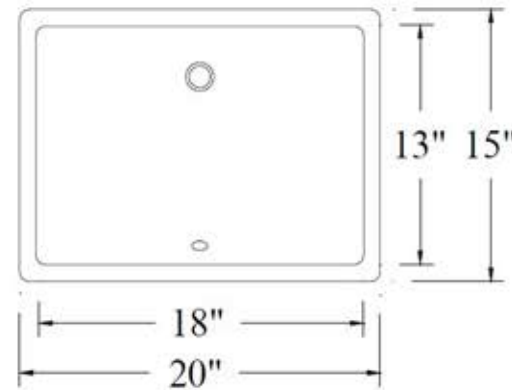

**Nantucket**  
S I N K S

**Great Point Collection**  
Vitreous China Bath Undermount Sinks

**MODEL:**  
**UM-18x13-W**

TOP VIEW

Overall Dimensions	Large Bowl	Interior Depth	Exterior Depth	Reverse Model
20"x15"	18"x13"	6"	7.5"	NA

**FEATURES**

- Nominal Dimensions - actual may vary by 1/4"
- Template and mounting clips included
- Vitreous China undermount with porcelain enamel glaze
- Limited Manufacturers Warranty
- With Overflow