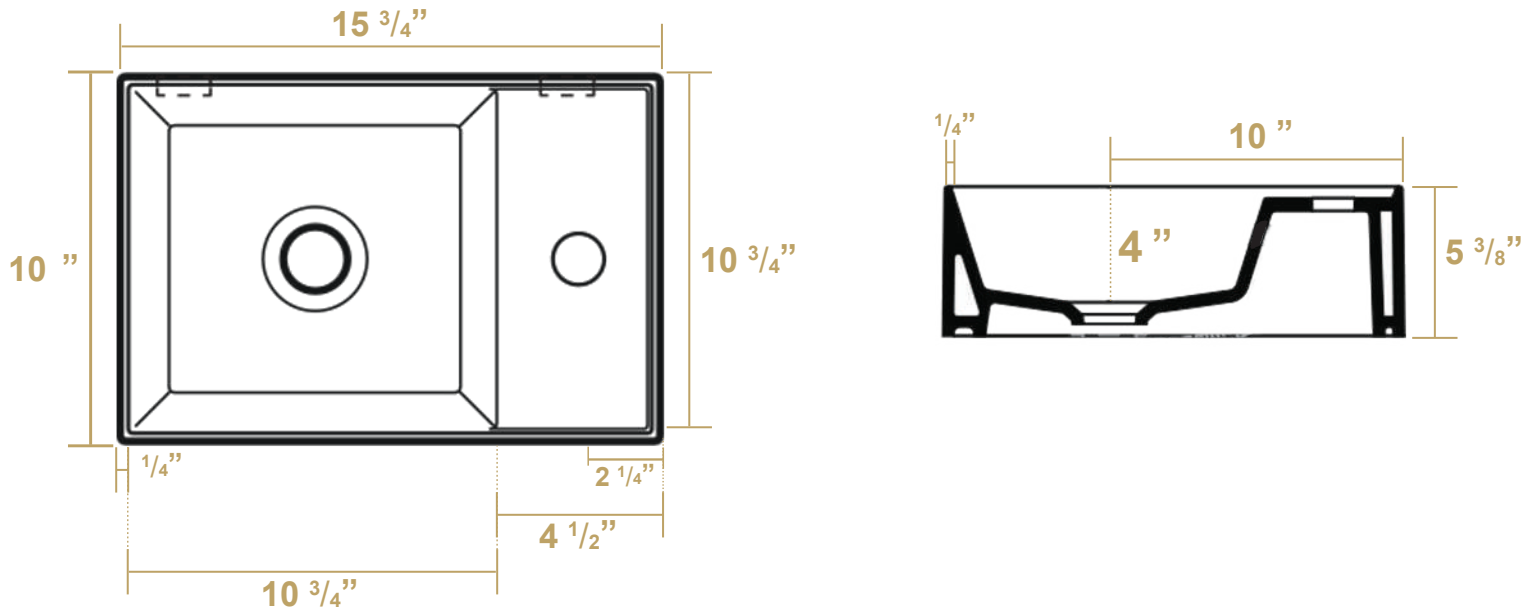

B-AG40

Overall Dimensions

$15 \frac{3}{4}'' \times 10 \frac{3}{4}'' \times 5 \frac{3}{8}''$

Inside Dimensions

$10 \frac{3}{4}'' \times 10'' \times 4''$

Britannia

LIVE WITH STYLE!