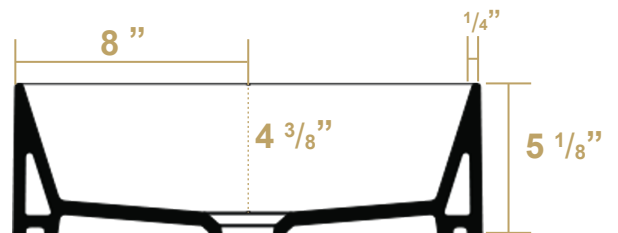

B-AG60

Overall Dimensions

23 5/8" x 15 7/8" x 5 1/8"

Inside Dimensions

22 7/8" x 15 1/8" x 4 3/8"

Britannia

LIVE WITH STYLE!

kitchensource.com