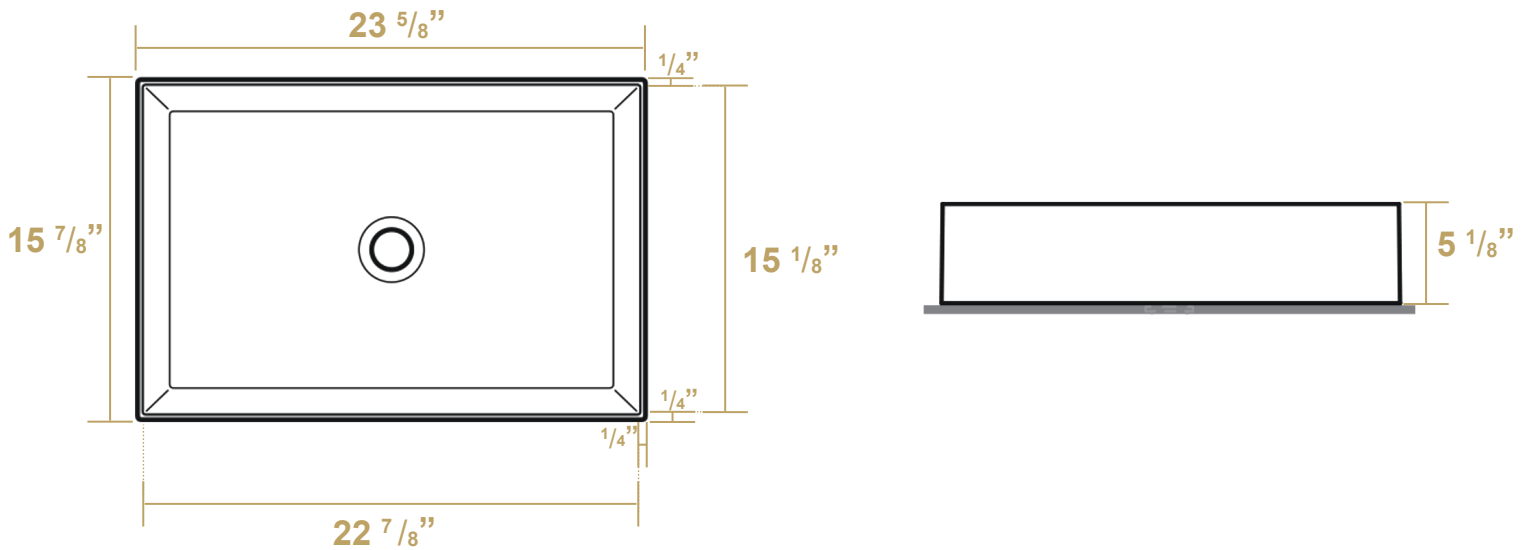

B-AG60

Overall Dimensions

23 5/8" x 15 7/8" x 5 1/8"

Inside Dimensions

22 7/8" x 15 1/8" x 4 3/8"

Britannia

LIVE WITH STYLE!

kitchensource.com