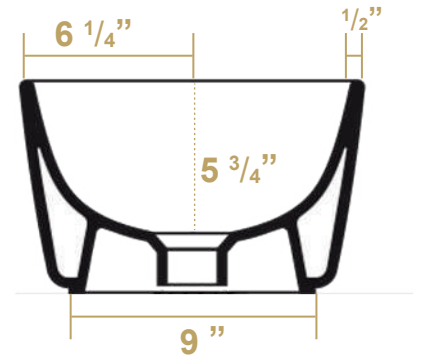

 Whitehaus®

B-DE10

Overall Dimensions

22" x 12 1/2" x 7 1/2"

Inside Dimensions

20" x 11 1/2" x 5 3/4"

Britannia

LIVE WITH STYLE!