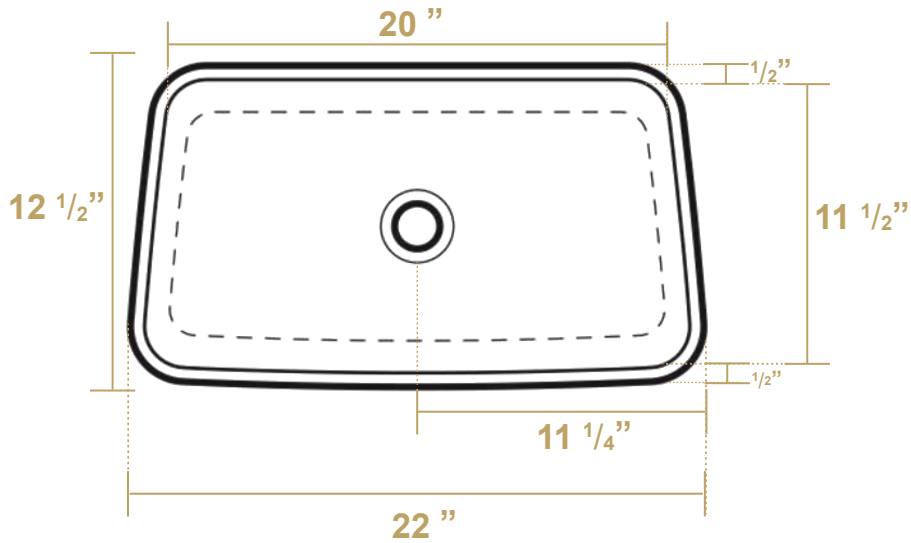

 Whitehaus®

B-DE10

Overall Dimensions

22" x 12 1/2" x 7 1/2"

Inside Dimensions

20" x 11 1/2" x 5 3/4"

Britannia

LIVE WITH STYLE!