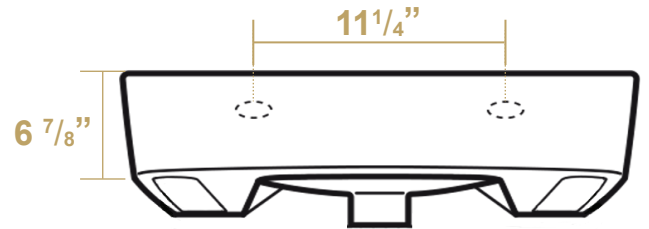

B-DE14

Overall Dimensions

22 ³/₄" x 15 ¹/₄" x 6 ⁷/₈"

Inside Dimensions

21 ³/₄" x 9 ¹/₄" x 5 ³/₄"

Britannia

LIVE WITH STYLE!

 kitchensource.com