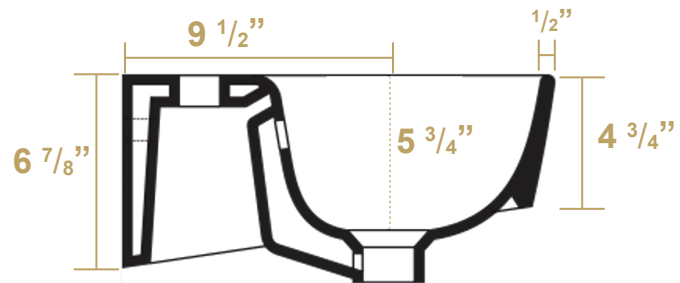

B-DE14

Overall Dimensions

22 ³/₄" x 15 ¹/₄" x 6 ⁷/₈"

Inside Dimensions

21 ³/₄" x 9 ¹/₄" x 5 ³/₄"

Britannia

LIVE WITH STYLE!

 kitchensource.com