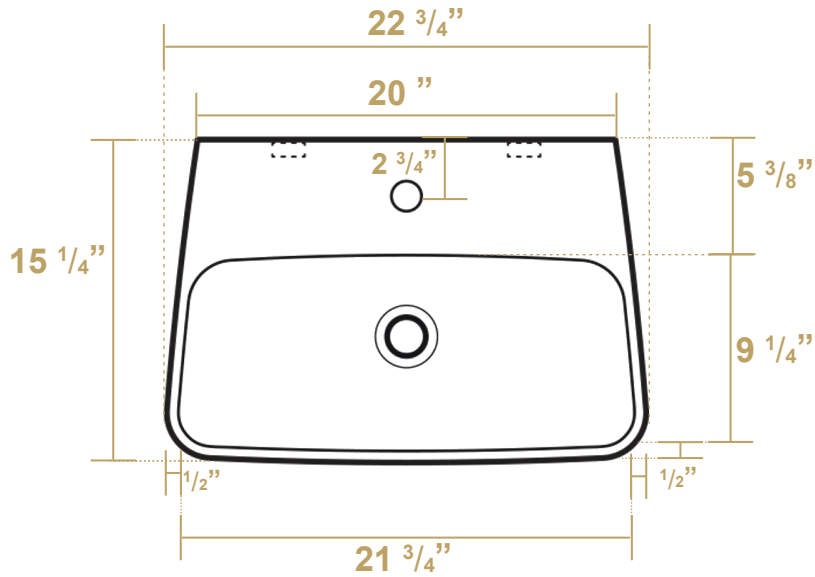

B-DE14

Overall Dimensions

22 ³/₄" x 15 ¹/₄" x 6 ⁷/₈"

Inside Dimensions

21 ³/₄" x 9 ¹/₄" x 5 ³/₄"

Britannia

LIVE WITH STYLE!

 kitchensource.com