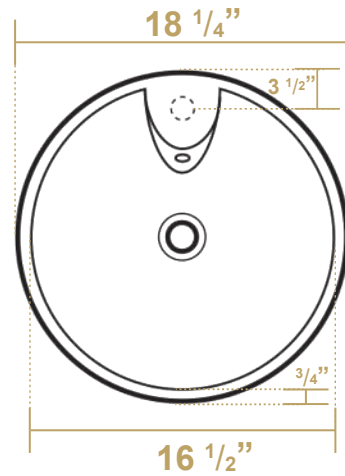

B-GTE

Overall Dimensions

18 1/4" dia. x 33"

Inside Dimensions

16 1/2" dia. x 6"

Britannia

LIVE WITH STYLE!

kitchensource.com