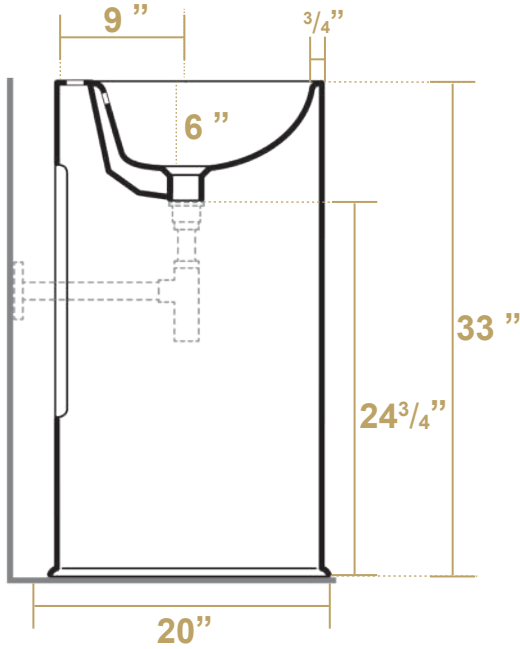

B-GTE

Overall Dimensions

18 1/4" dia. x 33"

Inside Dimensions

16 1/2" dia. x 6"

Britannia

LIVE WITH STYLE!

kitchensource.com