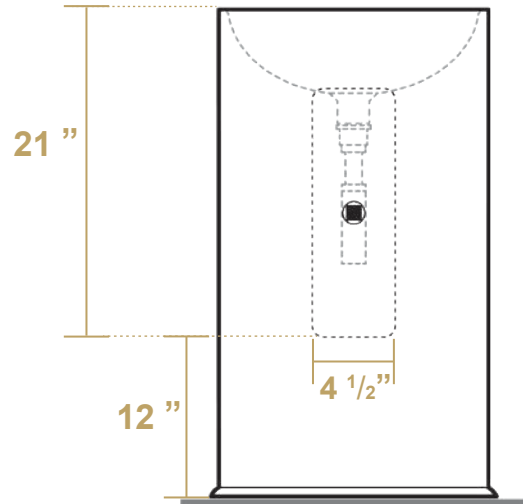

B-GTE

Overall Dimensions

18 1/4" dia. x 33"

Inside Dimensions

16 1/2" dia. x 6"

Britannia

LIVE WITH STYLE!

kitchensource.com