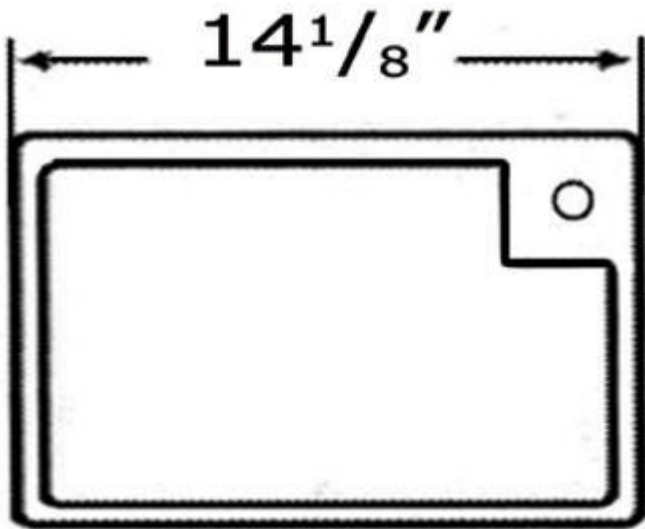

WHITEHAUS[®]
COLLECTION
A Collection of Fine Products

an *SefaCo.* Store
1-877-275-9111

WHKN1142

LIVE WITH STYLE!