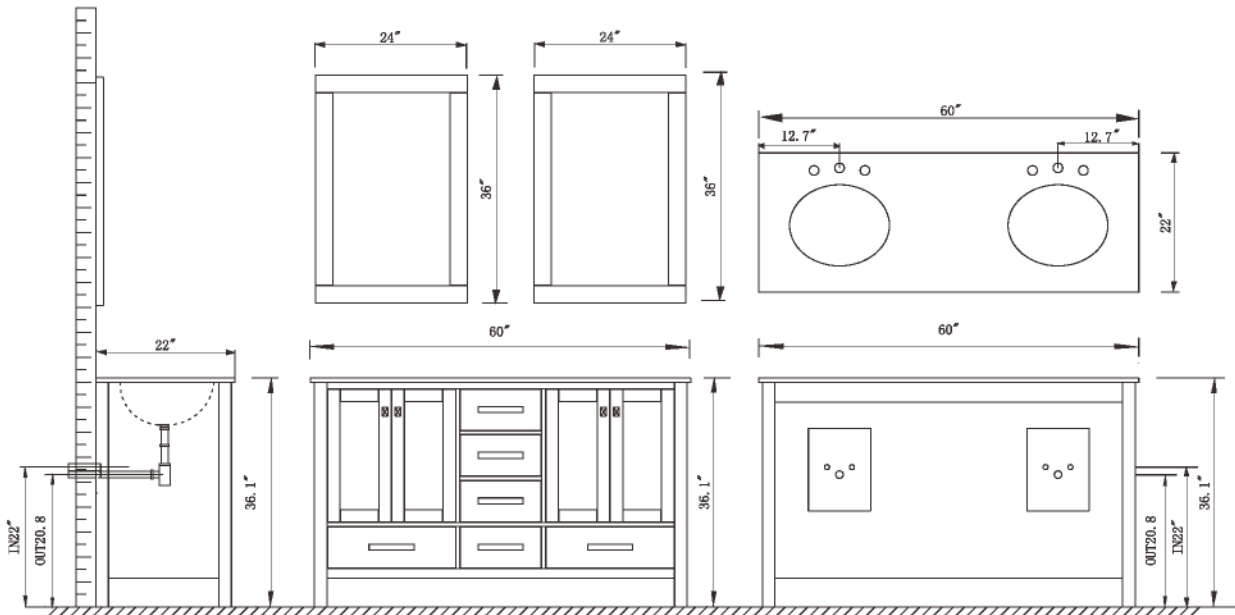

INSTALLATION

MAIN BODY PARTS

INSTALLATION PARTS

ERECTING TOOL

INSTALL, REMOVE, ADJUST OF TOP FAST LOADING HINGE

install

remove

adjust the height

adjust the lateral

adjust the deep

DRAWER'S AD TJUS

install

remove

INSTALLATION INSTRUCTIONS