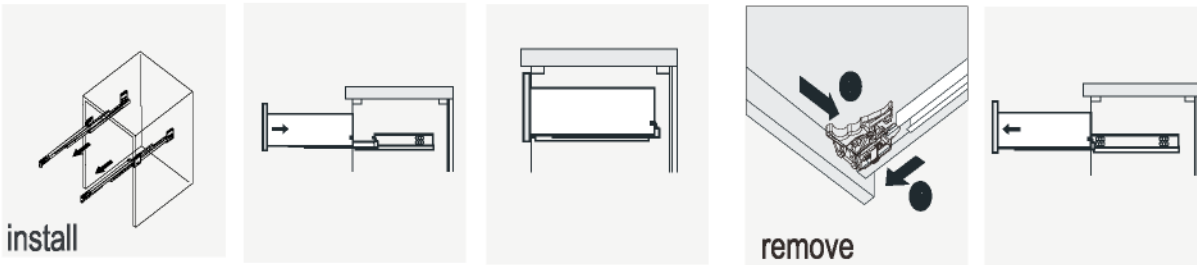

INSTALLATION

MAIN BODY PARTS

INSTALLATION PARTS

ERECTING TOOL

INSTALL, REMOVE, ADJUST OF TOP FAST LOADING HINGE

install

remove

adjust the height

adjust the lateral

adjust the deep

DRAWER'S AD TJUS

install

remove

INSTALLATION INSTRUCTIONS