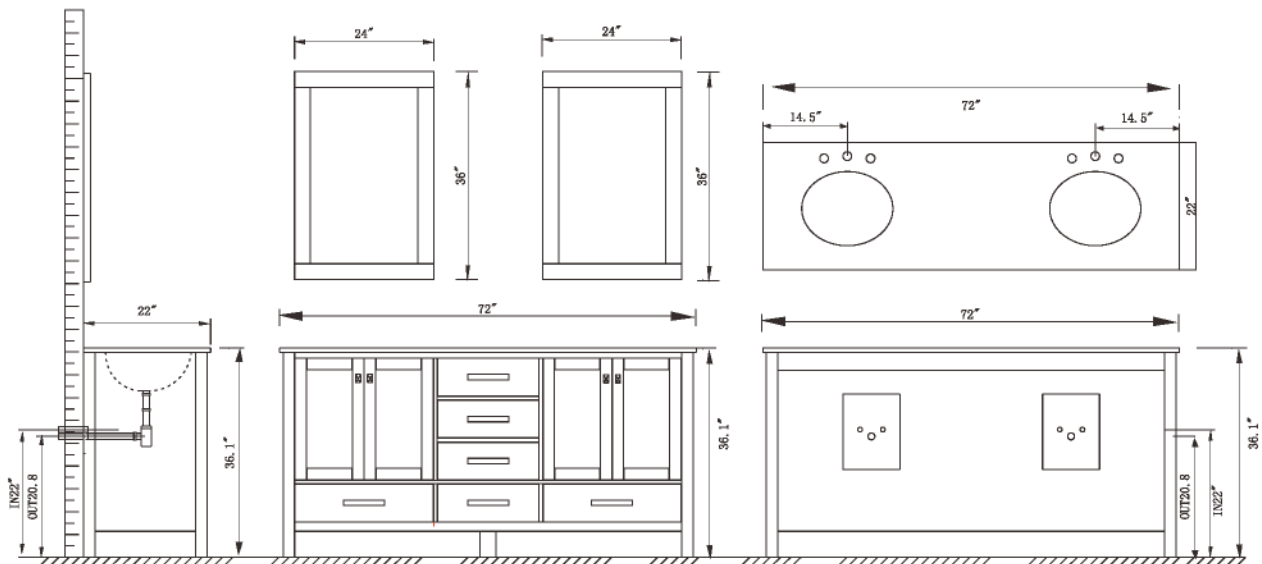

INSTALLATION

MAIN BODY PARTS

INSTALLATION PARTS

ERECTING TOOL

INSTALL, REMOVE, ADJUST OF TOP FAST LOADING HINGE

install

remove

adjust the height

adjust the lateral

adjust the deep

DRAWER'S AD TJUS

install

remove

INSTALLATION INSTRUCTIONS