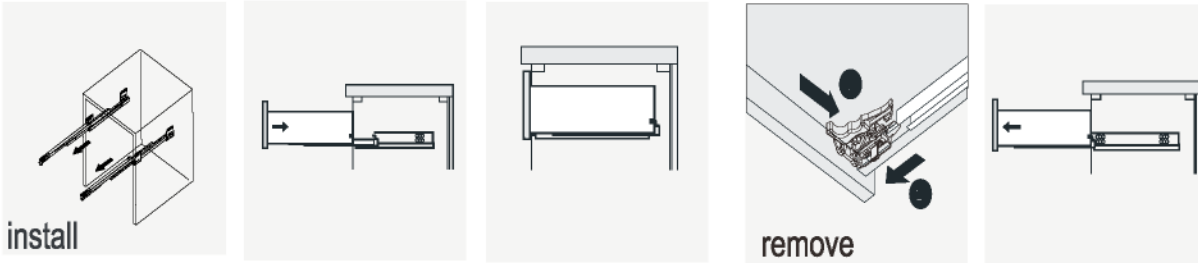

INSTALLATION

MAIN BODY PARTS

INSTALLATION PARTS

ERECTING TOOL

INSTALL, REMOVE, ADJUST OF TOP FAST LOADING HINGE

install

remove

adjust the height

adjust the lateral

adjust the deep

DRAWER'S AD TJUS

install

remove

INSTALLATION INSTRUCTIONS