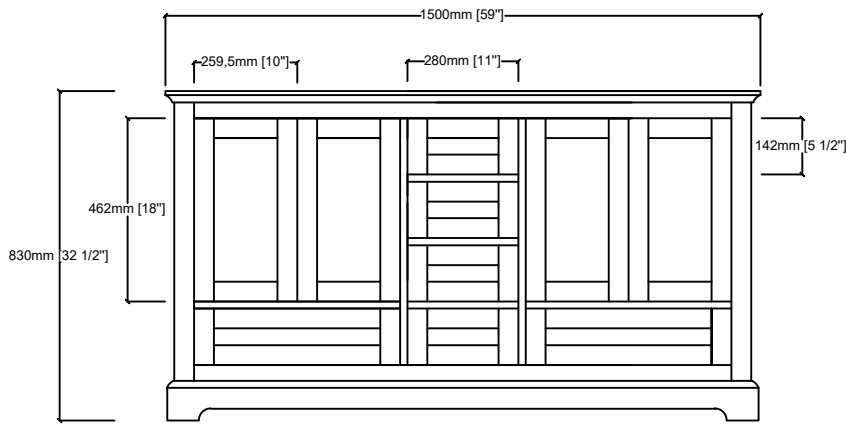

DUKES 60"

Length: 60"
 Width: 22"
 Height: 34"

MIRROR

TOP

FRONT VIEW

BACK VIEW

SIDE VIEW

LD342260