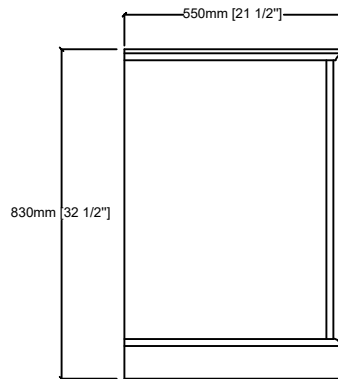

DUKES 60"

Length: 60"
 Width: 22"
 Height: 34"

MIRROR

TOP

FRONT VIEW

BACK VIEW

SIDE VIEW

LD342260