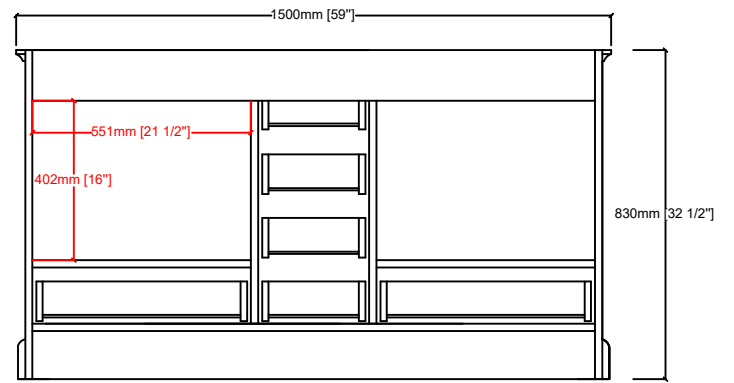

DUKES 60"

Length: 60"
 Width: 22"
 Height: 34"

MIRROR

TOP

FRONT VIEW

BACK VIEW

SIDE VIEW

LD342260