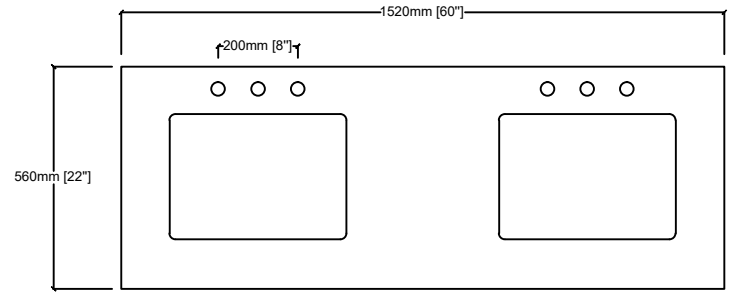

DUKES 60"

Length: 60"
 Width: 22"
 Height: 34"

MIRROR

TOP

FRONT VIEW

BACK VIEW

SIDE VIEW

LD342260