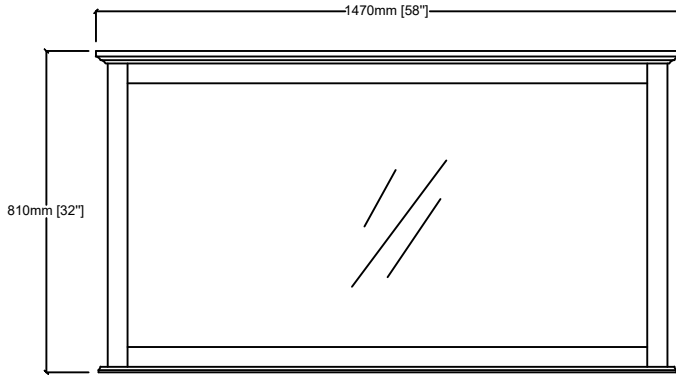

DUKES 60"

Length: 60"
 Width: 22"
 Height: 34"

MIRROR

TOP

FRONT VIEW

BACK VIEW

SIDE VIEW

LD342260