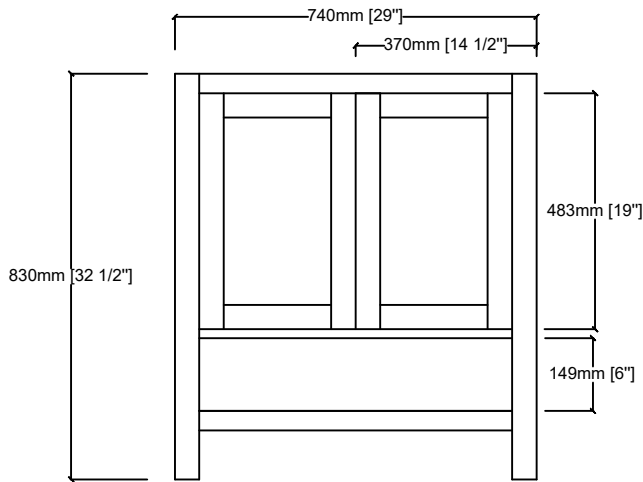

JACQUES 30"

Length: 30"
Width: 22"
Height: 34"

MIRROR

TOP

FRONT VIEW

BACK VIEW

SIDE VIEW

LJ342230