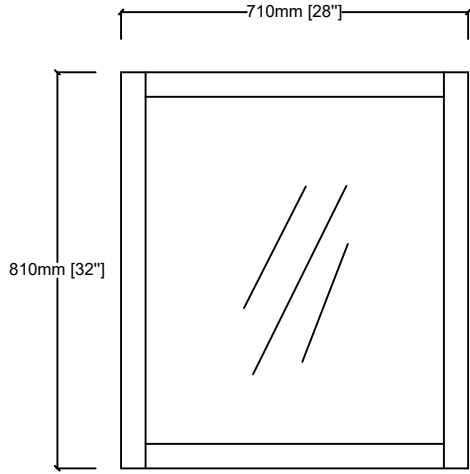

JACQUES 30"

Length: 30"
Width: 22"
Height: 34"

MIRROR

TOP

FRONT VIEW

BACK VIEW

SIDE VIEW

LJ342230