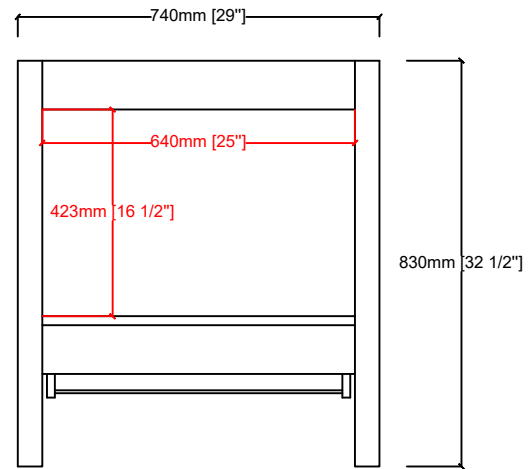

JACQUES 30"

Length: 30"
Width: 22"
Height: 34"

MIRROR

TOP

FRONT VIEW

BACK VIEW

SIDE VIEW

LJ342230