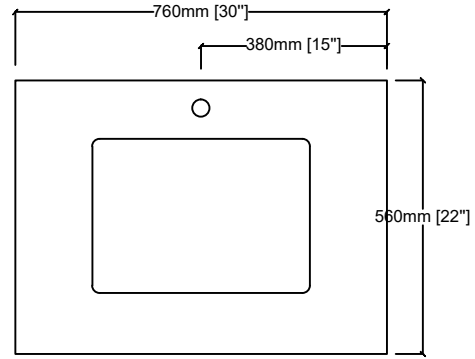

JACQUES 30"

Length: 30"
Width: 22"
Height: 34"

MIRROR

TOP

FRONT VIEW

BACK VIEW

SIDE VIEW

LJ342230