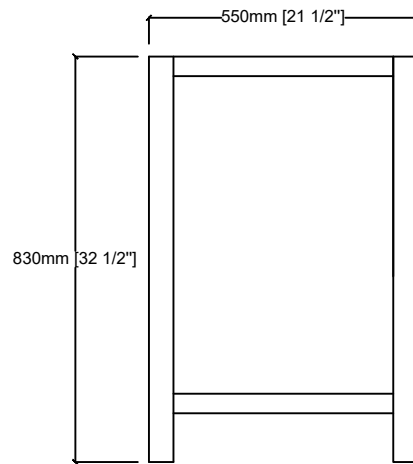

JACQUES 30"

Length: 30"
Width: 22"
Height: 34"

MIRROR

TOP

FRONT VIEW

BACK VIEW

SIDE VIEW

LJ342230