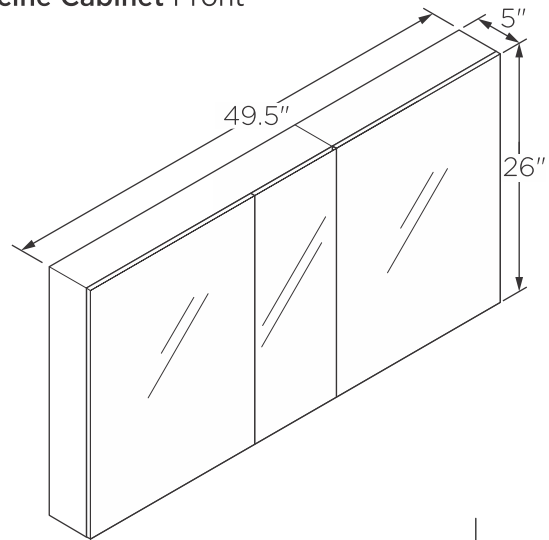

**FVN9460-D**  
**SENZA**  
INSTALLATION GUIDE

**kitchenource.com**  
1.800.667.8721

**FVN9460-D**  
Vanity Front

**FMC8013**  
Medicine Cabinet Front

**FVS9360WH-D**  
Counter Top Front

**FCB9460-D**  
Cabinet Front

**FCB9460-D**  
Cabinet Back

**NOTE:** All dimensions & specifications are approximate and subject to change without notice.