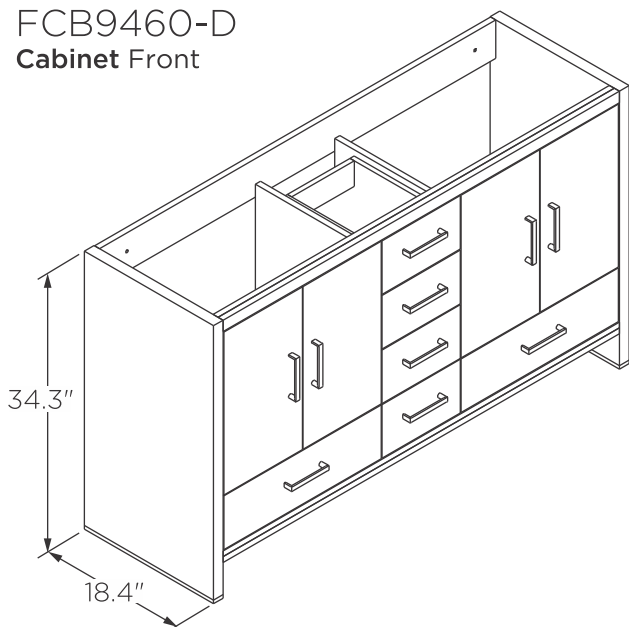

**FVN9460-D**  
**SENZA**  
INSTALLATION GUIDE

**kitchenource.com**  
1.800.667.8721

**FVN9460-D**  
Vanity Front

**FMC8013**  
Medicine Cabinet Front

**FVS9360WH-D**  
Counter Top Front

**FCB9460-D**  
Cabinet Front

**FCB9460-D**  
Cabinet Back

**NOTE:** All dimensions & specifications are approximate and subject to change without notice.