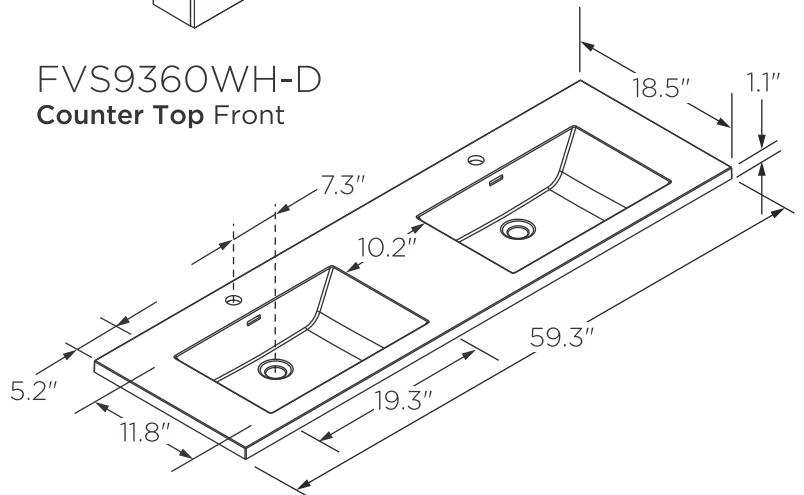

**FVN9460-D**  
**SENZA**  
INSTALLATION GUIDE

**kitchenource.com**  
1.800.667.8721

**FVN9460-D**  
Vanity Front

**FMC8013**  
Medicine Cabinet Front

**FVS9360WH-D**  
Counter Top Front

**FCB9460-D**  
Cabinet Front

**FCB9460-D**  
Cabinet Back

**NOTE:** All dimensions & specifications are approximate and subject to change without notice.