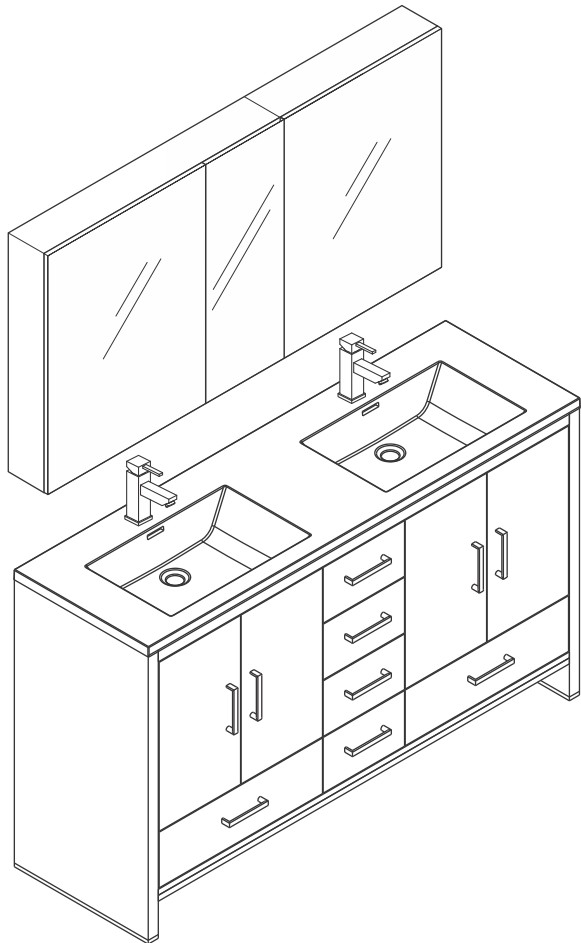

**FVN9460-D**  
**SENZA**  
INSTALLATION GUIDE

**kitchenource.com**  
1.800.667.8721

**FVN9460-D**  
Vanity Front

**FMC8013**  
Medicine Cabinet Front

**FVS9360WH-D**  
Counter Top Front

**FCB9460-D**  
Cabinet Front

**FCB9460-D**  
Cabinet Back

**NOTE:** All dimensions & specifications are approximate and subject to change without notice.