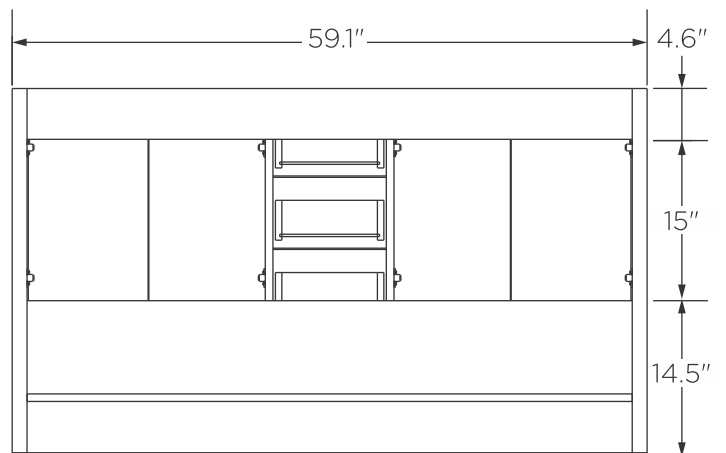

**FVN9460-D**  
**SENZA**  
INSTALLATION GUIDE

**kitchenource.com**  
1.800.667.8721

**FVN9460-D**  
Vanity Front

**FMC8013**  
Medicine Cabinet Front

**FVS9360WH-D**  
Counter Top Front

**FCB9460-D**  
Cabinet Front

**FCB9460-D**  
Cabinet Back

**NOTE:** All dimensions & specifications are approximate and subject to change without notice.