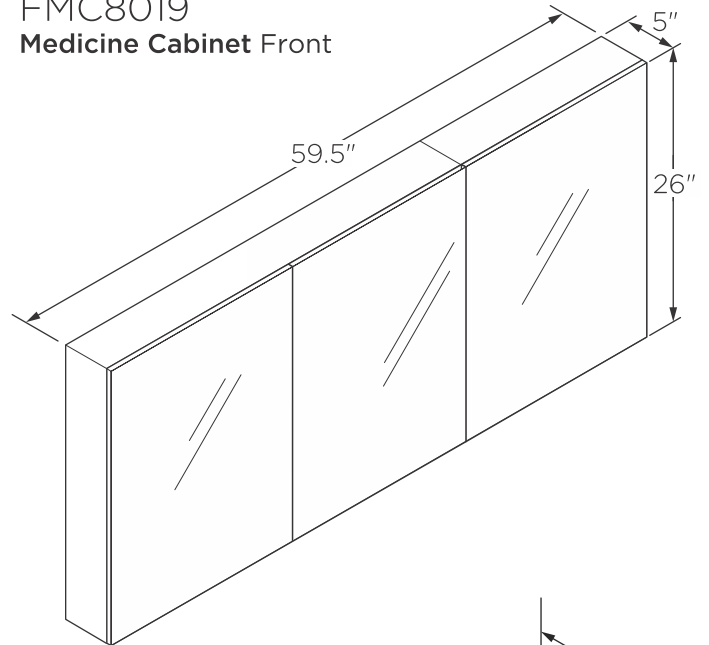

FVN9472
SENZA
INSTALLATION GUIDE

kitchenource.com
1.800.667.8721

FVN9472
Vanity Front

FMC8019
Medicine Cabinet Front

FVS9372WH
Counter Top Front

FCB9472
Cabinet Front

FCB9472
Cabinet Back

NOTE: All dimensions & specifications are approximate and subject to change without notice.