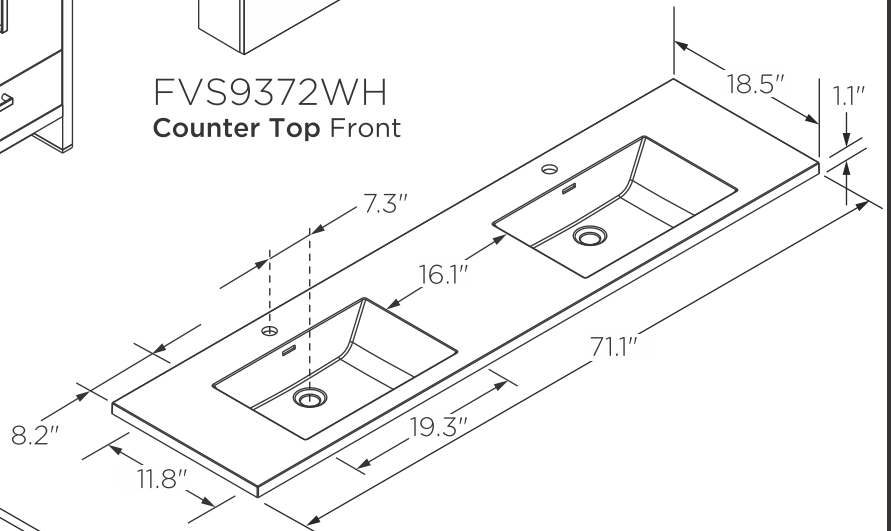

FVN9472
SENZA
INSTALLATION GUIDE

kitchenource.com
1.800.667.8721

FVN9472
Vanity Front

FMC8019
Medicine Cabinet Front

FVS9372WH
Counter Top Front

FCB9472
Cabinet Front

FCB9472
Cabinet Back

NOTE: All dimensions & specifications are approximate and subject to change without notice.