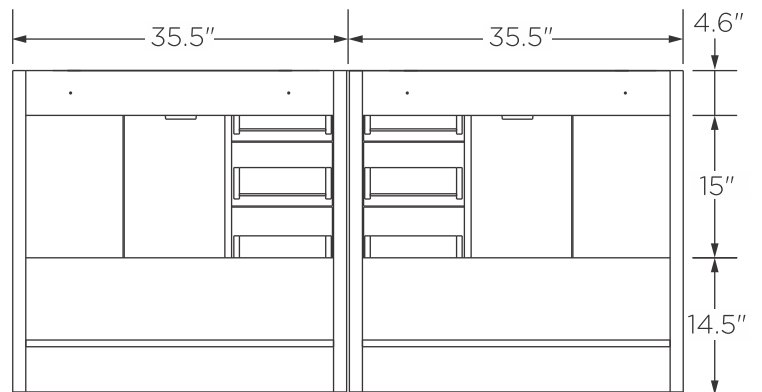

FVN9472
SENZA
INSTALLATION GUIDE

kitchenource.com
1.800.667.8721

FVN9472
Vanity Front

FMC8019
Medicine Cabinet Front

FVS9372WH
Counter Top Front

FCB9472
Cabinet Front

FCB9472
Cabinet Back

NOTE: All dimensions & specifications are approximate and subject to change without notice.