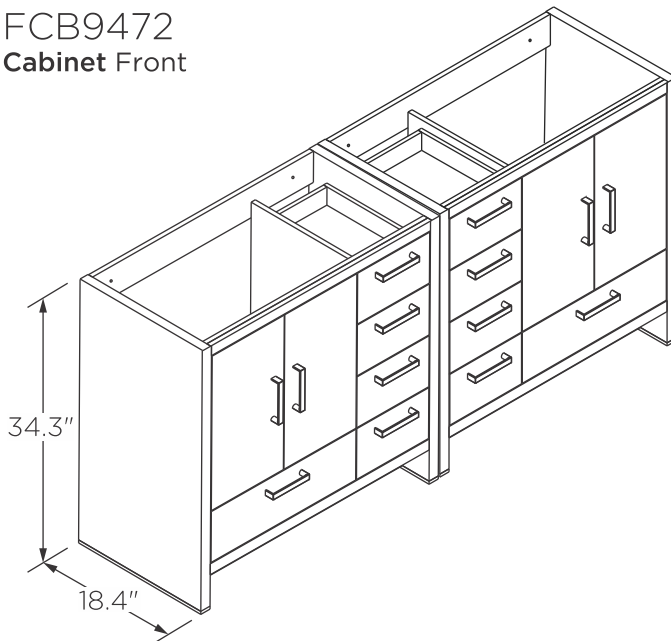

FVN9472
SENZA
INSTALLATION GUIDE

kitchenource.com
1.800.667.8721

FVN9472
Vanity Front

FMC8019
Medicine Cabinet Front

FVS9372WH
Counter Top Front

FCB9472
Cabinet Front

FCB9472
Cabinet Back

NOTE: All dimensions & specifications are approximate and subject to change without notice.