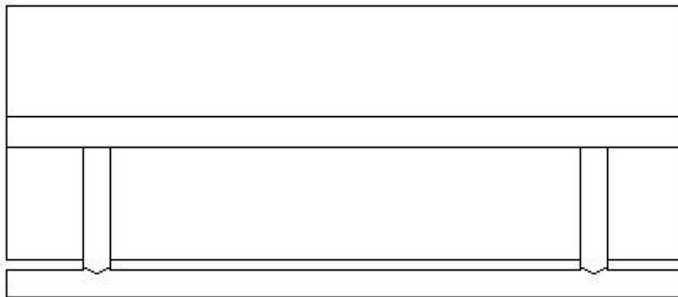

AB5511

16" Wooden Shelf With Chrome Towel Bar Bathroom
Accessory

15 3/4"

4 3/4"

5 7/8"