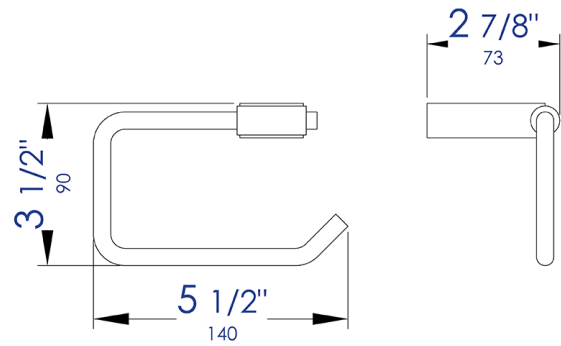

AB9515

6 Piece Matching Bathroom Accessory Set

∴kitchensource.com
☎ 1.800.667.8721