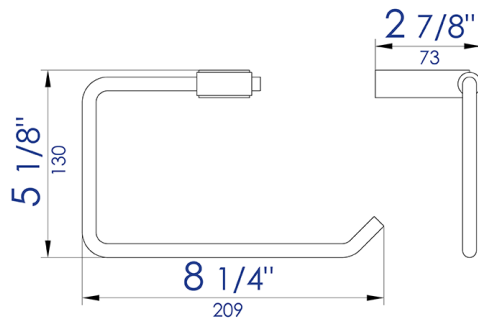

AB9515

6 Piece Matching Bathroom Accessory Set

∴kitchensource.com
☎ 1.800.667.8721