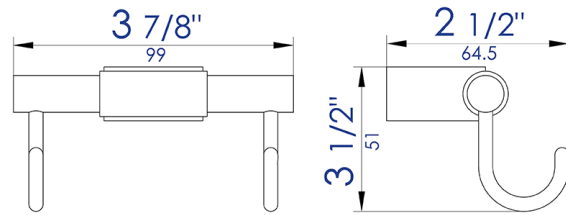

AB9515

6 Piece Matching Bathroom Accessory Set

∴kitchensource.com
☎ 1.800.667.8721