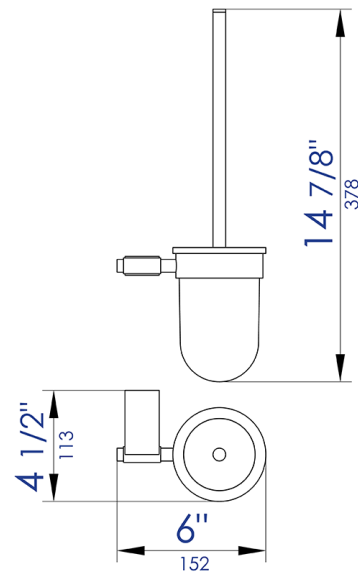

AB9515

6 Piece Matching Bathroom Accessory Set

∴kitchensource.com
☎ 1.800.667.8721