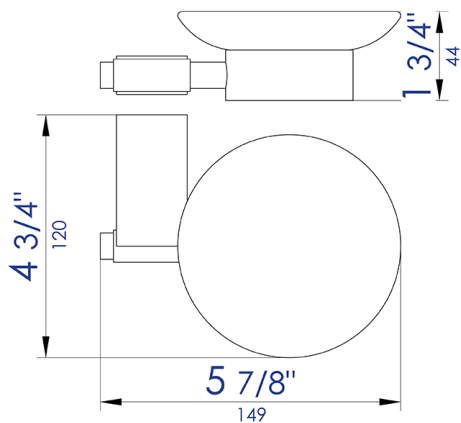

AB9515

6 Piece Matching Bathroom Accessory Set

∴kitchensource.com
☎ 1.800.667.8721