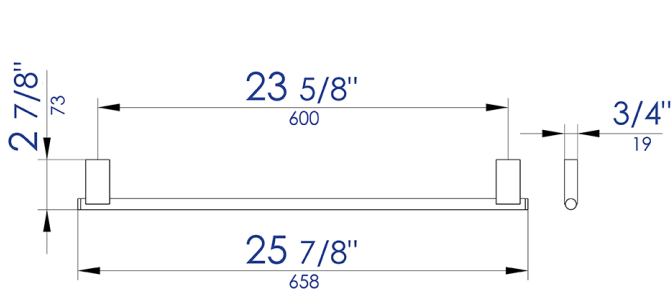

AB9515

6 Piece Matching Bathroom Accessory Set

∴kitchensource.com
☎ 1.800.667.8721