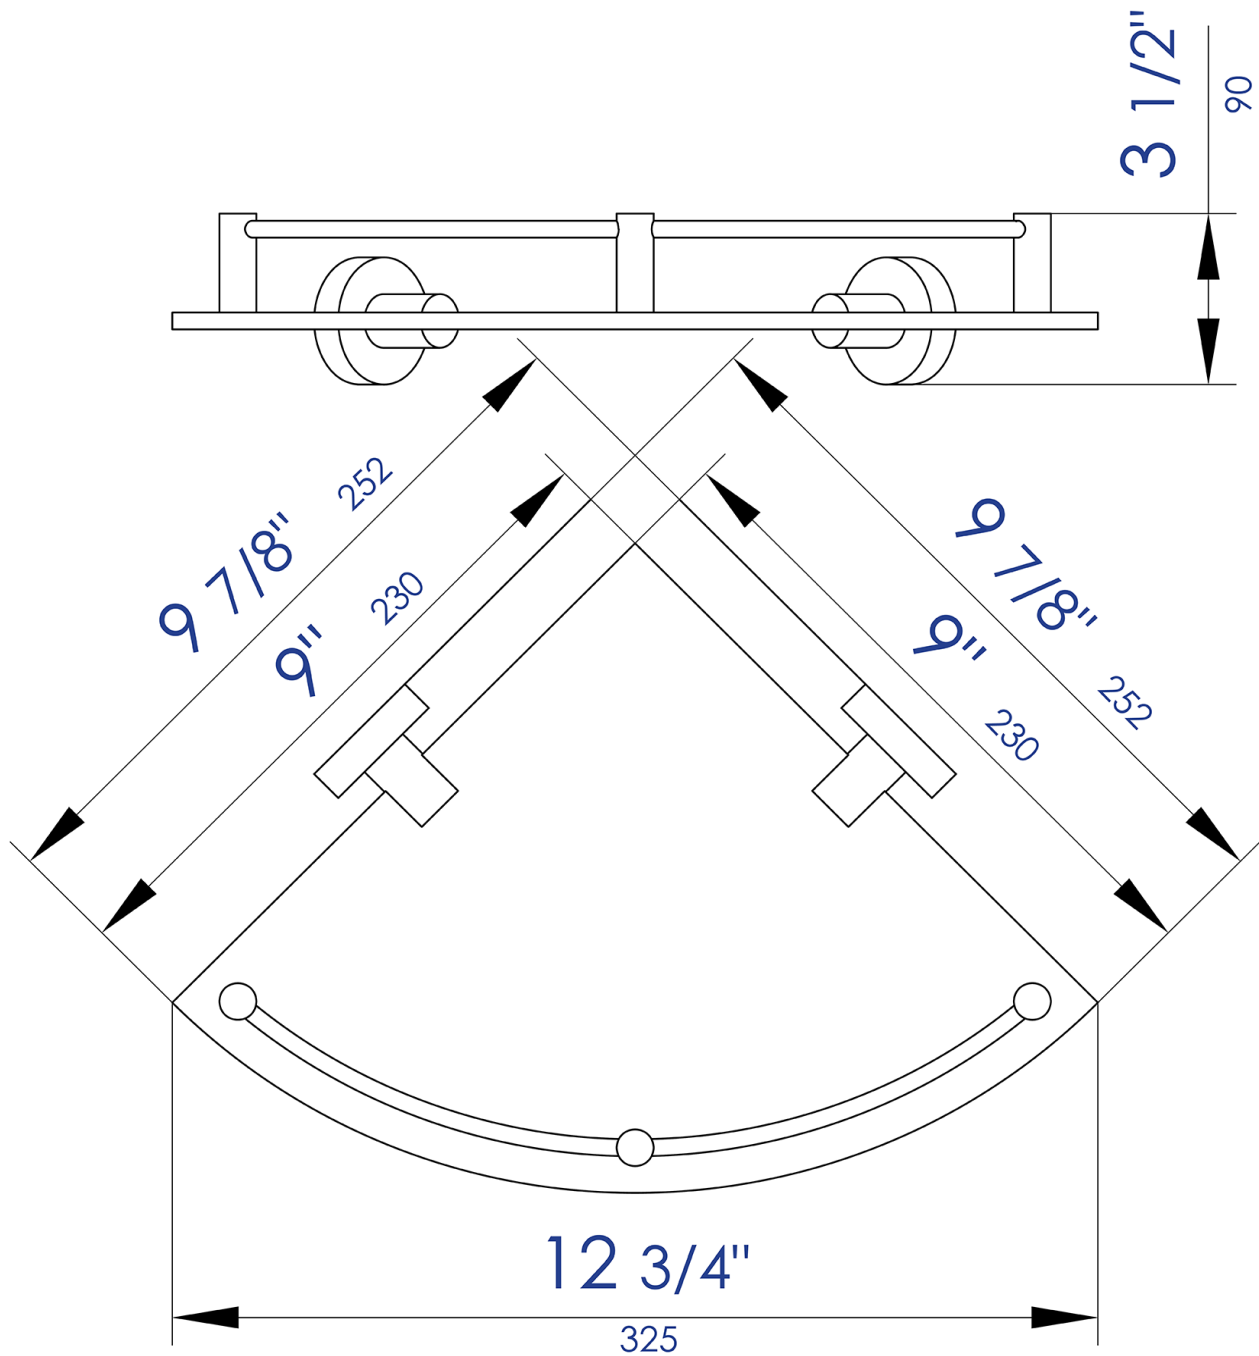

**AB9546**

Corner Mounted Glass Shower Shelf  
Bathroom Accessory

**∴kitchensource.com**  
☎ 1.800.667.8721