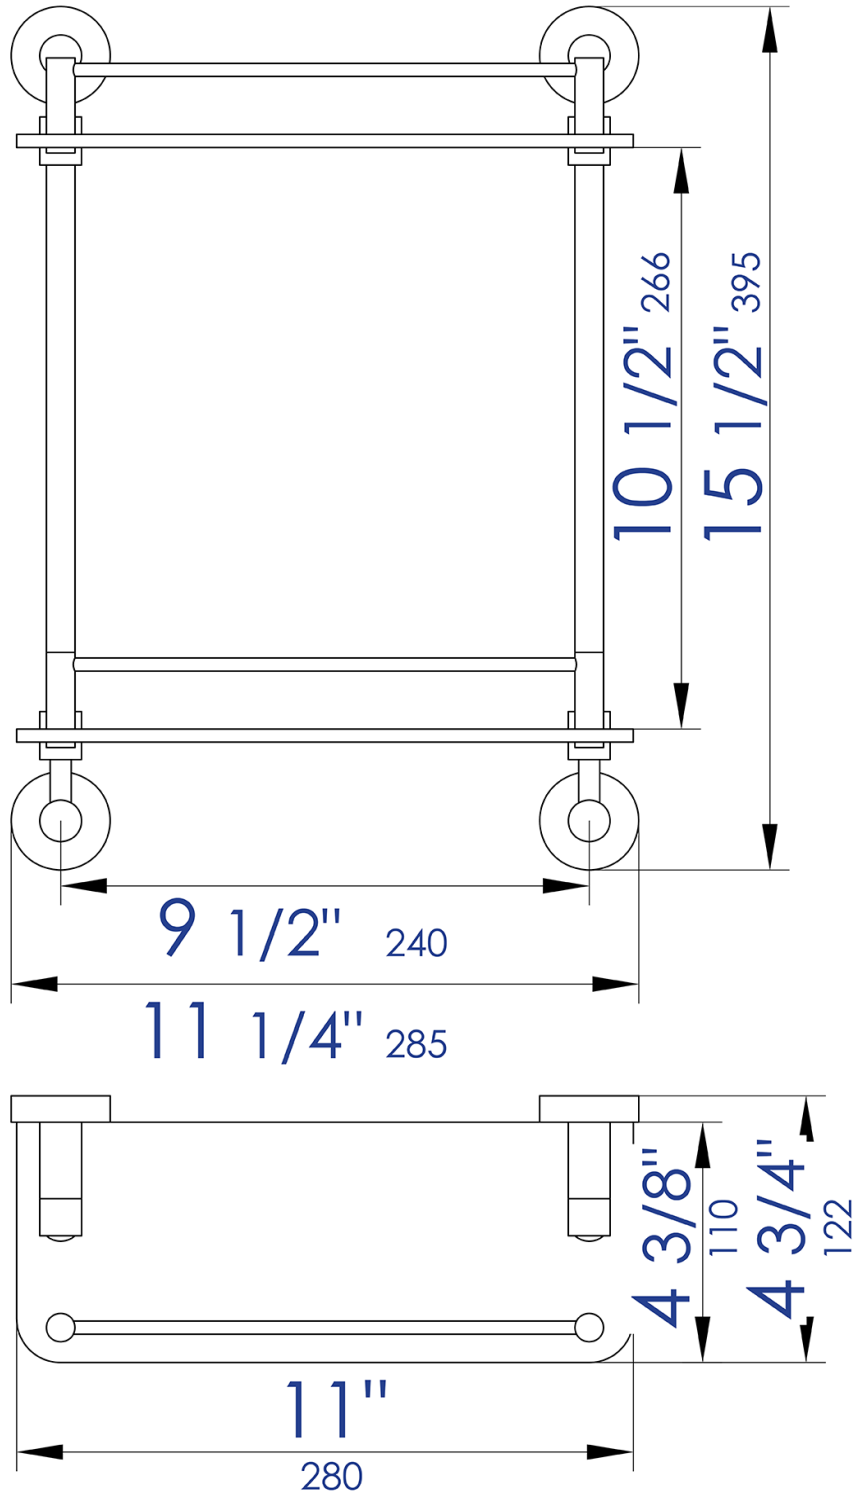

AB9549

Wall Mounted Double Glass Shower Shelf
Bathroom Accessory

∴kitchensource.com

☎ 1.800.667.8721