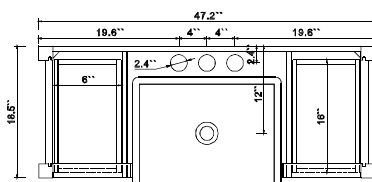

Dimensions

Front

Back

Side

Top

Features

- Solid Wood & Hardwood Construction
- 5 Soft-close Drawers
- 1 Open Shelf
- Gold chrome hardware
- Adjustable leg levelers
- cUPC Undermount Basin

Dimensions:

- 48``x20.1``x34.6``(With Top&Sink)
- 47.2``x18.5``x33.6``(Vanity Only)
- 50.5``x21.9``x43.3``(Package Size)

Vanity Finish:

- White (W)
- Sea Cloud Grey (SCG)
- Black Onyx(BO)

- N.W. : 230 lbs.
- G.W. : 296 lbs.

Countertop:

- Italian carrara white marble(CW)

Certification

CARB P2

Countertop & Sink

Dimensions:

Countertop: 48" x 19.3" x 1"

Rectangle undermount basin: 21" x 15.8" x 7.9"