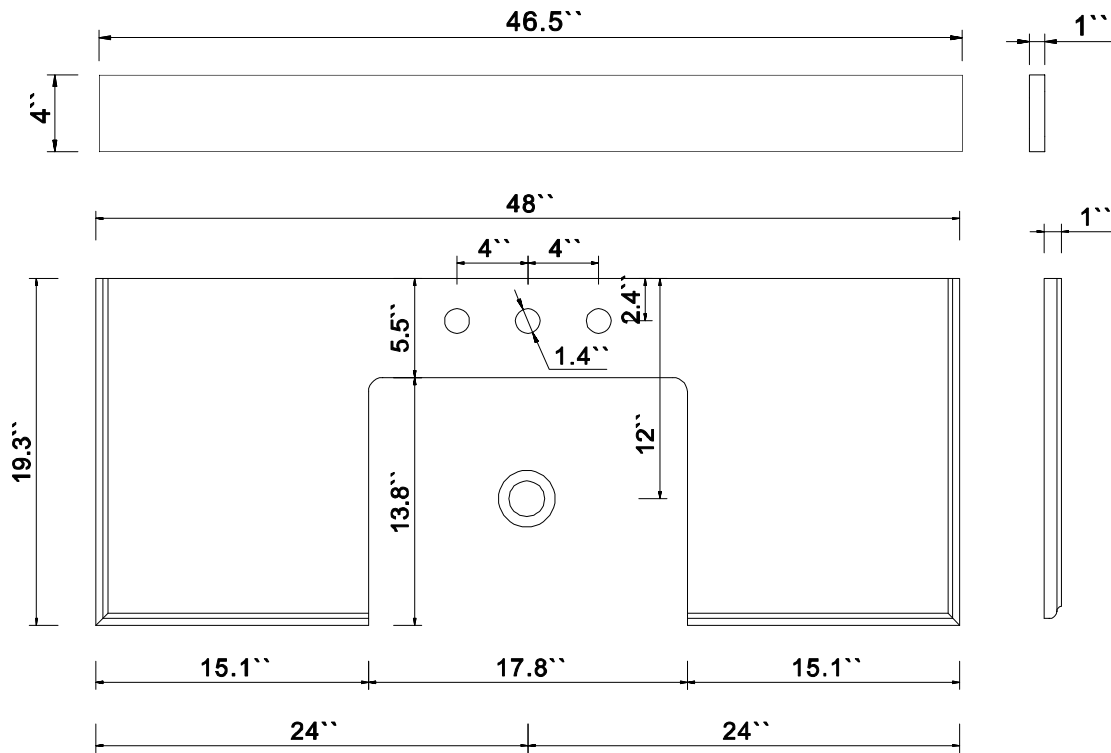

Dimensions

Front

Back

Side

Top

Features

- Solid Wood & Hardwood Construction
- 5 Soft-close Drawers
- 1 Open Shelf
- Gold chrome hardware
- Adjustable leg levelers
- cUPC Undermount Basin

Dimensions:

- 48``x20.1``x34.6``(With Top&Sink)
- 47.2``x18.5``x33.6``(Vanity Only)
- 50.5``x21.9``x43.3``(Package Size)

Vanity Finish:

- White (W)
- Sea Cloud Grey (SCG)
- Black Onyx(BO)

- N.W. : 230 lbs.
- G.W. : 296 lbs.

Countertop:

- Italian carrara white marble(CW)

Certification

CARB P2

Countertop & Sink

Dimensions:

Countertop: 48" x 19.3" x 1"

Rectangle undermount basin: 21" x 15.8" x 7.9"