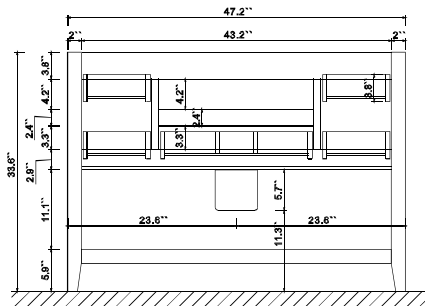

Dimensions

Front

Back

Side

Top

Features

- Solid Wood & Hardwood Construction
- 5 Soft-close Drawers
- 1 Open Shelf
- Gold chrome hardware
- Adjustable leg levelers
- cUPC Undermount Basin

Dimensions:

- 48``x20.1``x34.6``(With Top&Sink)
- 47.2``x18.5``x33.6``(Vanity Only)
- 50.5``x21.9``x43.3``(Package Size)

Vanity Finish:

- White (W)
- Sea Cloud Grey (SCG)
- Black Onyx(BO)

- N.W. : 230 lbs.
- G.W. : 296 lbs.

Countertop:

- Italian carrara white marble(CW)

Certification

CARB P2

Countertop & Sink

Dimensions:

Countertop: 48" x 19.3" x 1"

Rectangle undermount basin: 21" x 15.8" x 7.9"