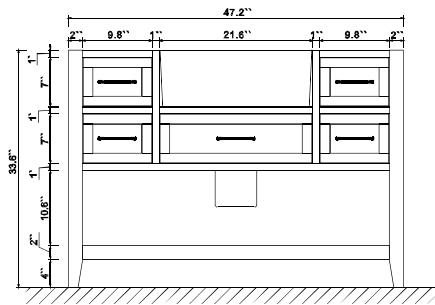

Dimensions

Front

Back

Side

Top

Features

- Solid Wood & Hardwood Construction
- 5 Soft-close Drawers
- 1 Open Shelf
- Gold chrome hardware
- Adjustable leg levelers
- cUPC Undermount Basin

Dimensions:

- 48``x20.1``x34.6``(With Top&Sink)
- 47.2``x18.5``x33.6``(Vanity Only)
- 50.5``x21.9``x43.3``(Package Size)

Vanity Finish:

- White (W)
- Sea Cloud Grey (SCG)
- Black Onyx(BO)

- N.W. : 230 lbs.
- G.W. : 296 lbs.

Countertop:

- Italian carrara white marble(CW)

Certification

CARB P2

Countertop & Sink

Dimensions:

Countertop: 48" x 19.3" x 1"

Rectangle undermount basin: 21" x 15.8" x 7.9"