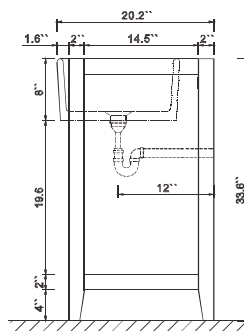

Dimensions

Front

Back

Side

Top

Features

- Solid Wood & Hardwood Construction
- 5 Soft-close Drawers
- 1 Open Shelf
- Gold chrome hardware
- Adjustable leg levelers
- cUPC Undermount Basin

Dimensions:

- 48``x20.1``x34.6``(With Top&Sink)
- 47.2``x18.5``x33.6``(Vanity Only)
- 50.5``x21.9``x43.3``(Package Size)

Vanity Finish:

- White (W)
- Sea Cloud Grey (SCG)
- Black Onyx(BO)

- N.W. : 230 lbs.
- G.W. : 296 lbs.

Countertop:

- Italian carrara white marble(CW)

Certification

CARB P2

Countertop & Sink

Dimensions:

Countertop: 48" x 19.3" x 1"

Rectangle undermount basin: 21" x 15.8" x 7.9"