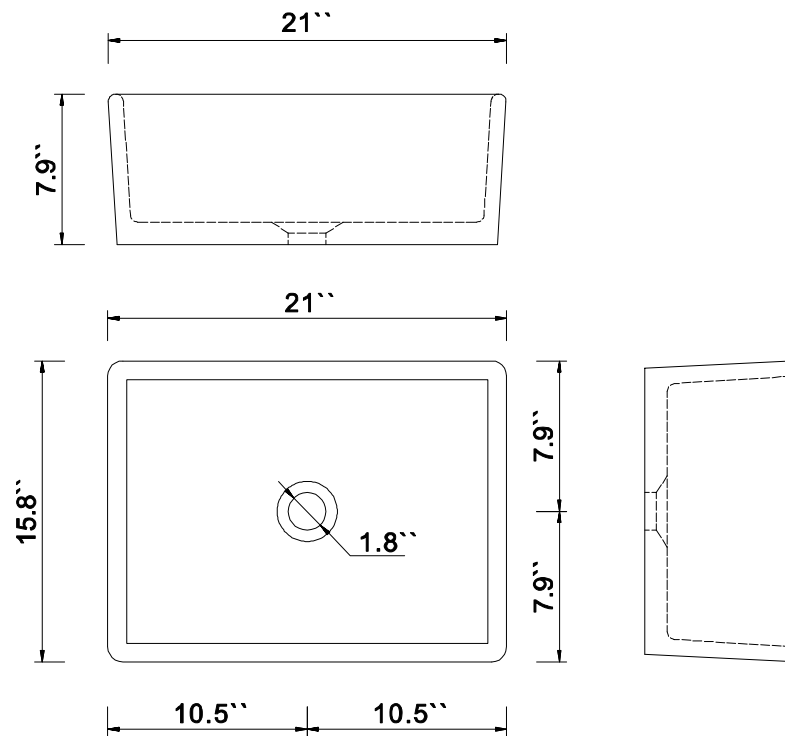

Dimensions

Front

Back

Side

Top

Features

- Solid Wood & Hardwood Construction
- 5 Soft-close Drawers
- 1 Open Shelf
- Gold chrome hardware
- Adjustable leg levelers
- cUPC Undermount Basin

Dimensions:

- 48``x20.1``x34.6``(With Top&Sink)
- 47.2``x18.5``x33.6``(Vanity Only)
- 50.5``x21.9``x43.3``(Package Size)

Vanity Finish:

- White (W)
- Sea Cloud Grey (SCG)
- Black Onyx(BO)

- N.W. : 230 lbs.
- G.W. : 296 lbs.

Countertop:

- Italian carrara white marble(CW)

Certification

CARB P2

Countertop & Sink

Dimensions:

Countertop: 48" x 19.3" x 1"

Rectangle undermount basin: 21" x 15.8" x 7.9"