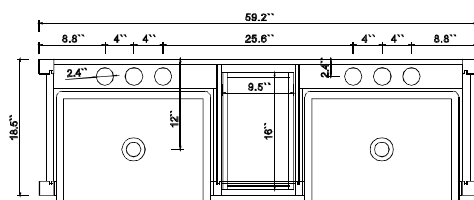

Dimensions

Front

Back

Side

Top

Features

- Solid Wood & Hardwood Construction
- 4 Soft-close Drawers
- 1 Open Shelf
- Gold chrome hardware
- Adjustable leg levelers
- cUPC Undermount Basin

Dimensions:

- 60``x20.1``x34.6``(With Top&Sink)
- 59.2``x18.5``x33.6``(Vanity Only)
- 61.9"x21.9"x43.3"(Package Size)

Vanity Finish:

- White (W)
- Sea Cloud Grey (SCG)
- Black Onyx(BO)

- N.W. : 265 lbs.
- G.W. : 358 lbs.

Countertop:

- Italian carrara white marble(CW)

Certification

CARB P2

Countertop & Sink

Dimensions:

Countertop: 60``x19.3``x1``

Rectangle undermount basin: 21``x15.8``x7.9``