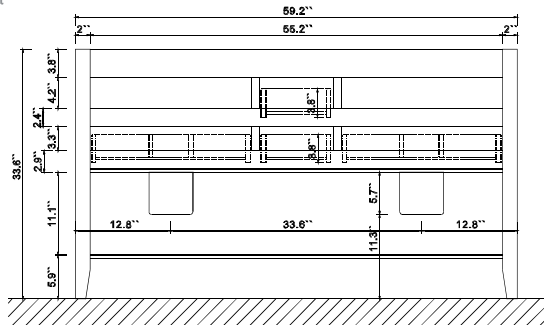

Dimensions

Front

Back

Side

Top

Features

- Solid Wood & Hardwood Construction
- 4 Soft-close Drawers
- 1 Open Shelf
- Gold chrome hardware
- Adjustable leg levelers
- cUPC Undermount Basin

Dimensions:

- 60``x20.1``x34.6``(With Top&Sink)
- 59.2``x18.5``x33.6``(Vanity Only)
- 61.9"x21.9"x43.3"(Package Size)

Vanity Finish:

- White (W)
- Sea Cloud Grey (SCG)
- Black Onyx(BO)

- N.W. : 265 lbs.
- G.W. : 358 lbs.

Countertop:

- Italian carrara white marble(CW)

Certification

CARB P2

Countertop & Sink

Dimensions:

Countertop: 60``x19.3``x1``

Rectangle undermount basin: 21``x15.8``x7.9``