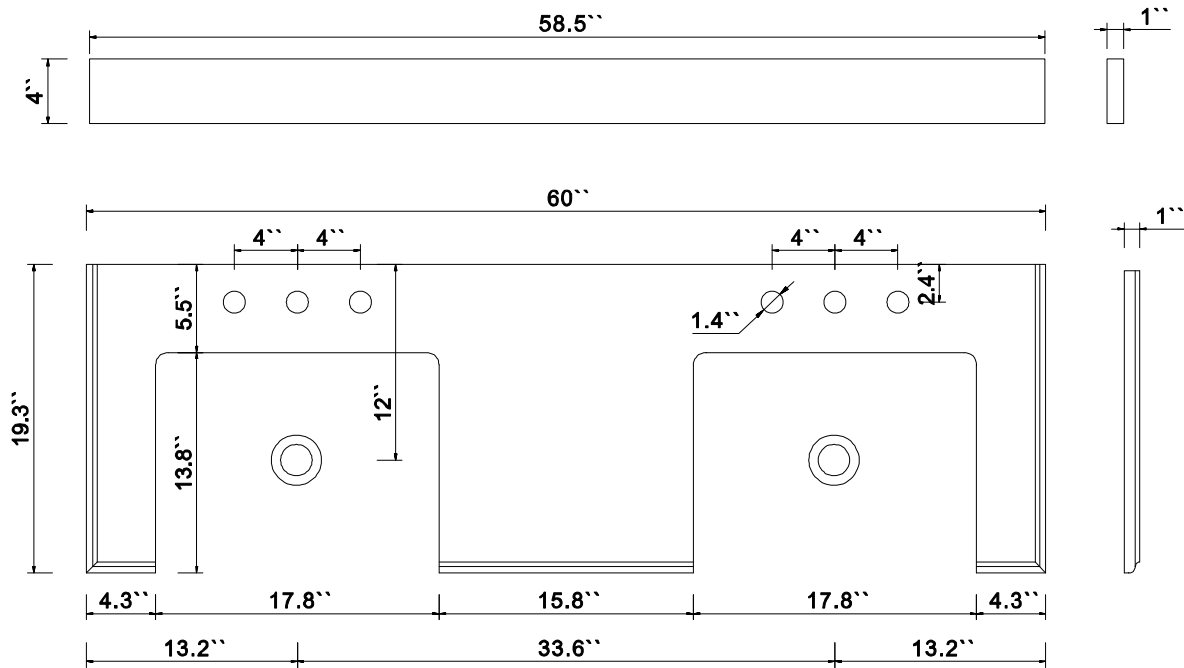

Dimensions

Front

Back

Side

Top

Features

- Solid Wood & Hardwood Construction
- 4 Soft-close Drawers
- 1 Open Shelf
- Gold chrome hardware
- Adjustable leg levelers
- cUPC Undermount Basin

Dimensions:

- 60``x20.1``x34.6``(With Top&Sink)
- 59.2``x18.5``x33.6``(Vanity Only)
- 61.9"x21.9"x43.3"(Package Size)

Vanity Finish:

- White (W)
- Sea Cloud Grey (SCG)
- Black Onyx(BO)

- N.W. : 265 lbs.
- G.W. : 358 lbs.

Countertop:

- Italian carrara white marble(CW)

Certification

CARB P2

Countertop & Sink

Dimensions:

Countertop: 60``x19.3``x1``

Rectangle undermount basin: 21``x15.8``x7.9``