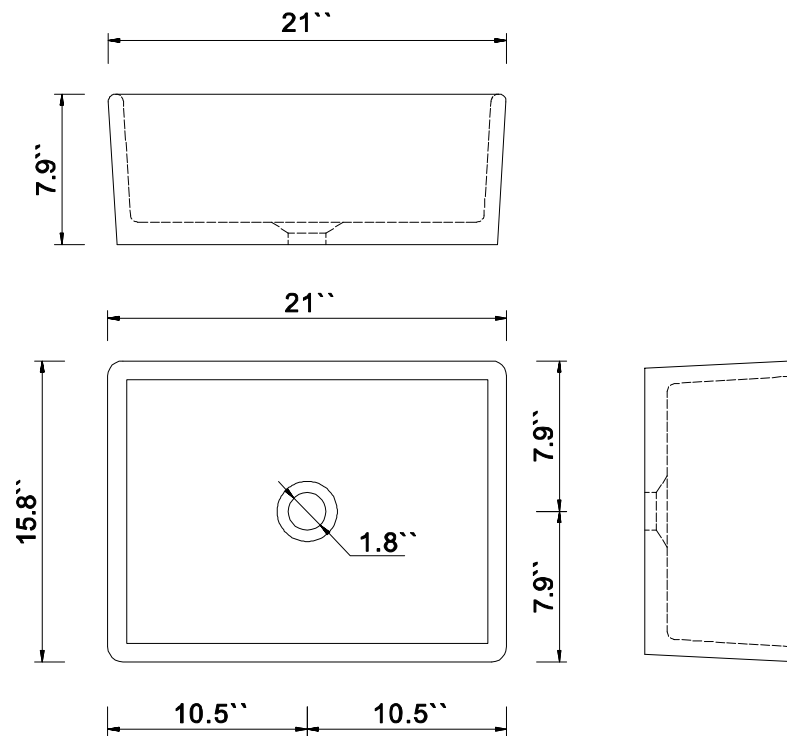

Dimensions

Front

Back

Side

Top

Features

- Solid Wood & Hardwood Construction
- 4 Soft-close Drawers
- 1 Open Shelf
- Gold chrome hardware
- Adjustable leg levelers
- cUPC Undermount Basin

Dimensions:

- 60``x20.1``x34.6``(With Top&Sink)
- 59.2``x18.5``x33.6``(Vanity Only)
- 61.9"x21.9"x43.3"(Package Size)

Vanity Finish:

- White (W)
- Sea Cloud Grey (SCG)
- Black Onyx(BO)

- N.W. : 265 lbs.
- G.W. : 358 lbs.

Countertop:

- Italian carrara white marble(CW)

Certification

CARB P2

Countertop & Sink

Dimensions:

Countertop: 60``x19.3``x1``

Rectangle undermount basin: 21``x15.8``x7.9``