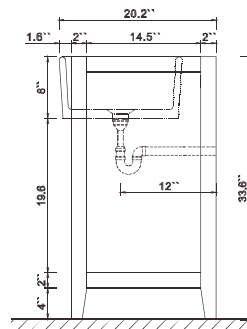

Dimensions

Front

Back

Side

Top

Features

- Solid Wood & Hardwood Construction
- 4 Soft-close Drawers
- 1 Open Shelf
- Gold chrome hardware
- Adjustable leg levelers
- cUPC Undermount Basin

Dimensions:

- 60``x20.1``x34.6``(With Top&Sink)
- 59.2``x18.5``x33.6``(Vanity Only)
- 61.9"x21.9"x43.3"(Package Size)

Vanity Finish:

- White (W)
- Sea Cloud Grey (SCG)
- Black Onyx(BO)

- N.W. : 265 lbs.
- G.W. : 358 lbs.

Countertop:

- Italian carrara white marble(CW)

Certification

CARB P2

Countertop & Sink

Dimensions:

Countertop: 60``x19.3``x1``

Rectangle undermount basin: 21``x15.8``x7.9``