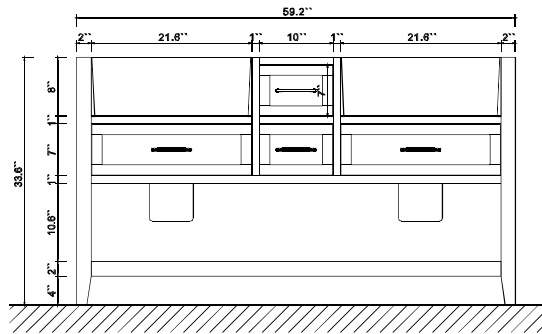

Dimensions

Front

Back

Side

Top

Features

- Solid Wood & Hardwood Construction
- 4 Soft-close Drawers
- 1 Open Shelf
- Gold chrome hardware
- Adjustable leg levelers
- cUPC Undermount Basin

Dimensions:

- 60``x20.1``x34.6``(With Top&Sink)
- 59.2``x18.5``x33.6``(Vanity Only)
- 61.9"x21.9"x43.3"(Package Size)

Vanity Finish:

- White (W)
- Sea Cloud Grey (SCG)
- Black Onyx(BO)

- N.W. : 265 lbs.
- G.W. : 358 lbs.

Countertop:

- Italian carrara white marble(CW)

Certification

CARB P2

Countertop & Sink

Dimensions:

Countertop: 60``x19.3``x1``

Rectangle undermount basin: 21``x15.8``x7.9``