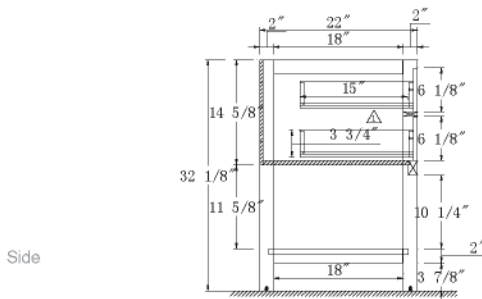

Dimensions

Front

Back

Side

Top

Features:

- Solid Wood & Hardwood Construction
- 5 Soft-close Drawers
- 1 Open Shelf
- Brushed nickel hardware
- Adjustable leg levelers
- cUPC Undermount Basin

Dimensions:

- 48"×22"×34.5" (With Top)
- 48"×22"×32.1/8" (Vanity Only)

Vanity Finish:

- White (W)
- Espresso (ES)
- Sapphire Gray (SG)

Countertop:

- Italian carrara white marble (CW)
- Kaffee Quartz (KQ)

Certification:

CARB P2

Countertop & Sink

Dimensions:

Countertop: 48"×22"×2.4"

Rectangle undermount basin: 20.1"×15.2"×7.5"