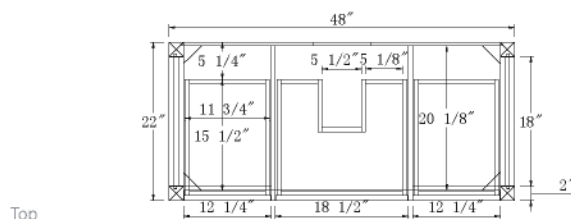

Dimensions

Front

Back

Side

Top

Features:

- Solid Wood & Hardwood Construction
- 5 Soft-close Drawers
- 1 Open Shelf
- Brushed nickel hardware
- Adjustable leg levelers
- cUPC Undermount Basin

Dimensions:

- 48"×22"×34.5" (With Top)
- 48"×22"×32.1/8" (Vanity Only)

Vanity Finish:

- White (W)
- Espresso (ES)
- Sapphire Gray (SG)

Countertop:

- Italian carrara white marble (CW)
- Kaffee Quartz (KQ)

Certification:

CARB P2

Countertop & Sink

Dimensions:

Countertop: 48"×22"×2.4"

Rectangle undermount basin: 20.1"×15.2"×7.5"