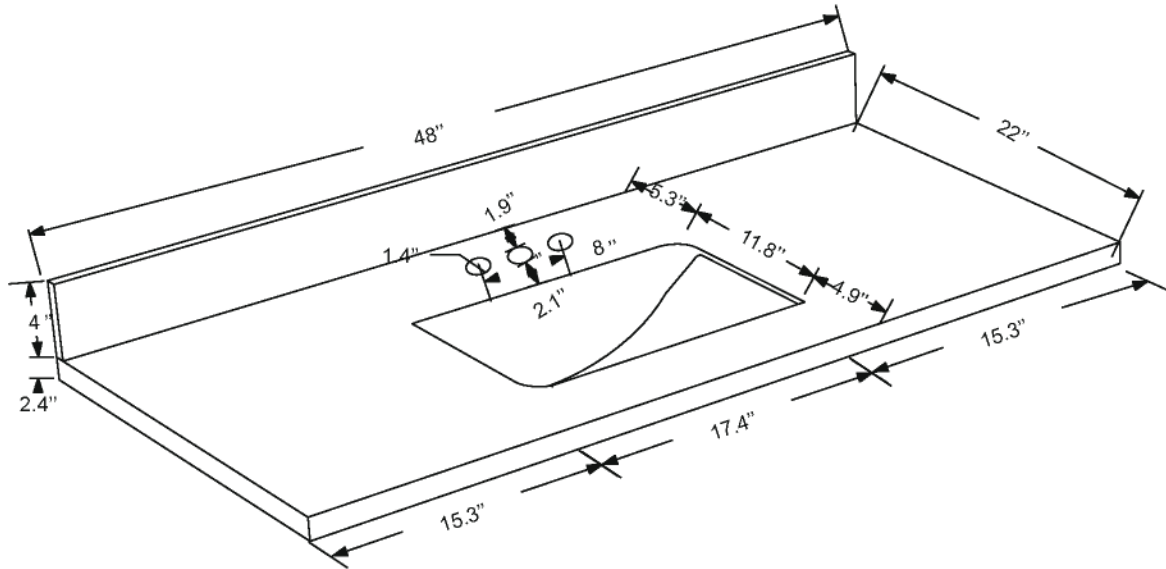

Dimensions

Front

Back

Side

Top

Features:

- Solid Wood & Hardwood Construction
- 5 Soft-close Drawers
- 1 Open Shelf
- Brushed nickel hardware
- Adjustable leg levelers
- cUPC Undermount Basin

Dimensions:

- 48"×22"×34.5" (With Top)
- 48"×22"×32.1/8" (Vanity Only)

Vanity Finish:

- White (W)
- Espresso (ES)
- Sapphire Gray (SG)

Countertop:

- Italian carrara white marble (CW)
- Kaffee Quartz (KQ)

Certification:

CARB P2

Countertop & Sink

Dimensions:

Countertop: 48"×22"×2.4"

Rectangle undermount basin: 20.1"×15.2"×7.5"