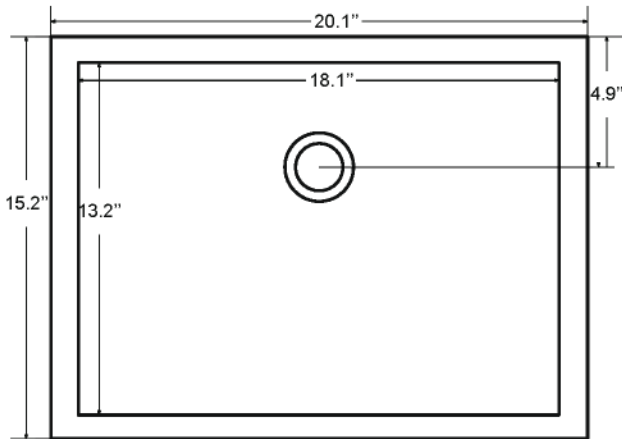

Dimensions

Front

Back

Side

Top

Features:

- Solid Wood & Hardwood Construction
- 5 Soft-close Drawers
- 1 Open Shelf
- Brushed nickel hardware
- Adjustable leg levelers
- cUPC Undermount Basin

Dimensions:

- 48"×22"×34.5" (With Top)
- 48"×22"×32.1/8" (Vanity Only)

Vanity Finish:

- White (W)
- Espresso (ES)
- Sapphire Gray (SG)

Countertop:

- Italian carrara white marble (CW)
- Kaffee Quartz (KQ)

Certification:

CARB P2

Countertop & Sink

Dimensions:

Countertop: 48"×22"×2.4"

Rectangle undermount basin: 20.1"×15.2"×7.5"