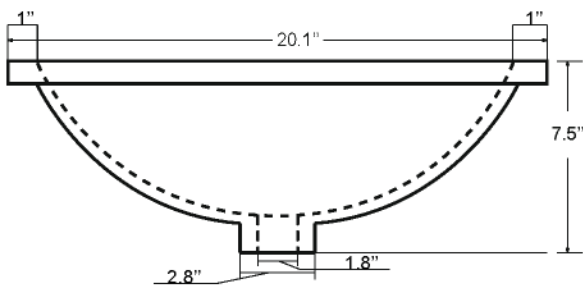

Dimensions

Front

Back

Side

Top

Features:

- Solid Wood & Hardwood Construction
- 5 Soft-close Drawers
- 1 Open Shelf
- Brushed nickel hardware
- Adjustable leg levelers
- cUPC Undermount Basin

Dimensions:

- 48"×22"×34.5" (With Top)
- 48"×22"×32.1/8" (Vanity Only)

Vanity Finish:

- White (W)
- Espresso (ES)
- Sapphire Gray (SG)

Countertop:

- Italian carrara white marble (CW)
- Kaffee Quartz (KQ)

Certification:

CARB P2

Countertop & Sink

Dimensions:

Countertop: 48"×22"×2.4"

Rectangle undermount basin: 20.1"×15.2"×7.5"