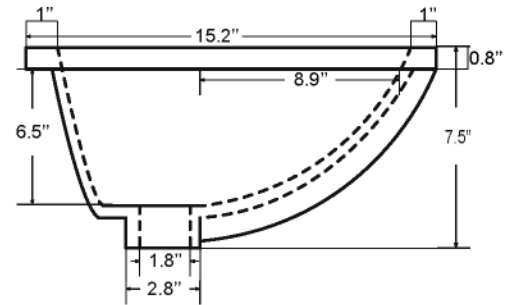

Dimensions

Front

Back

Side

Top

Features:

- Solid Wood & Hardwood Construction
- 5 Soft-close Drawers
- 1 Open Shelf
- Brushed nickel hardware
- Adjustable leg levelers
- cUPC Undermount Basin

Dimensions:

- 48"×22"×34.5" (With Top)
- 48"×22"×32.1/8" (Vanity Only)

Vanity Finish:

- White (W)
- Espresso (ES)
- Sapphire Gray (SG)

Countertop:

- Italian carrara white marble (CW)
- Kaffee Quartz (KQ)

Certification:

CARB P2

Countertop & Sink

Dimensions:

Countertop: 48"×22"×2.4"

Rectangle undermount basin: 20.1"×15.2"×7.5"