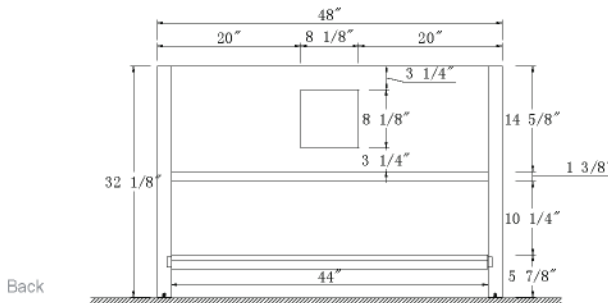

Dimensions

Front

Back

Side

Top

Features:

- Solid Wood & Hardwood Construction
- 5 Soft-close Drawers
- 1 Open Shelf
- Brushed nickel hardware
- Adjustable leg levelers
- cUPC Undermount Basin

Dimensions:

- 48"×22"×34.5" (With Top)
- 48"×22"×32.1/8" (Vanity Only)

Vanity Finish:

- White (W)
- Espresso (ES)
- Sapphire Gray (SG)

Countertop:

- Italian carrara white marble (CW)
- Kaffee Quartz (KQ)

Certification:

CARB P2

Countertop & Sink

Dimensions:

Countertop: 48"×22"×2.4"

Rectangle undermount basin: 20.1"×15.2"×7.5"