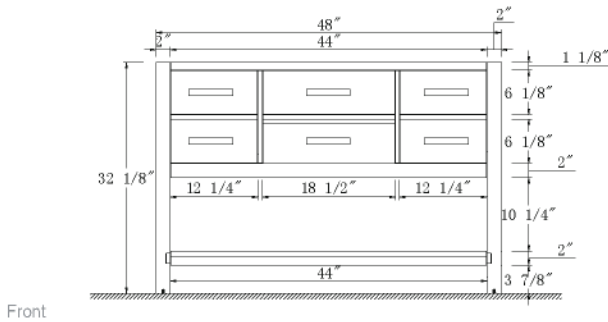

Dimensions

Front

Back

Side

Top

Features:

- Solid Wood & Hardwood Construction
- 5 Soft-close Drawers
- 1 Open Shelf
- Brushed nickel hardware
- Adjustable leg levelers
- cUPC Undermount Basin

Dimensions:

- 48"×22"×34.5" (With Top)
- 48"×22"×32.1/8" (Vanity Only)

Vanity Finish:

- White (W)
- Espresso (ES)
- Sapphire Gray (SG)

Countertop:

- Italian carrara white marble (CW)
- Kaffee Quartz (KQ)

Certification:

CARB P2

Countertop & Sink

Dimensions:

Countertop: 48"×22"×2.4"

Rectangle undermount basin: 20.1"×15.2"×7.5"