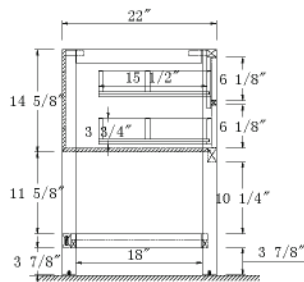

Dimensions

Front

Back

Side

Top

Features :

- Solid Wood & Hardwood Construction
- 4 Soft-close Drawers
- 1 Open Shelf
- Brushed nickel hardware
- Adjustable leg levelers
- cUPC Undermount Basin

Dimensions:

- 60"×22"×34.5" (With Top)
- 59 3/4"×22"×32.1/8" (Vanity Only)

Vanity Finish:

- White (W)
- Espresso (ES)
- Sapphire Gray (SG)

Countertop:

- Italian carrara white marble (CW)
- Kaffee Quartz (KQ)

Certification:

CARB P2

Countertop & Sink

Dimensions:

Countertop: 60"×22"×2.4"

Rectangle undermount basin: 20.1"×15.2"×7.5"