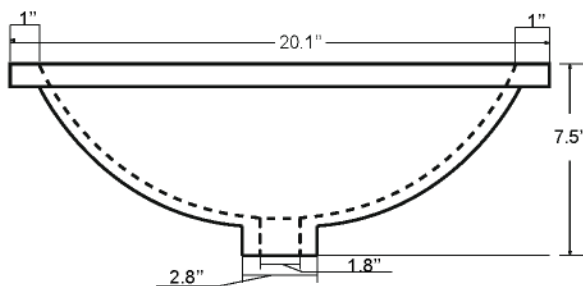

Dimensions

Front

Back

Side

Top

Features :

- Solid Wood & Hardwood Construction
- 4 Soft-close Drawers
- 1 Open Shelf
- Brushed nickel hardware
- Adjustable leg levelers
- cUPC Undermount Basin

Dimensions:

- 60"×22"×34.5" (With Top)
- 59 3/4"×22"×32.1/8" (Vanity Only)

Vanity Finish:

- White (W)
- Espresso (ES)
- Sapphire Gray (SG)

Countertop:

- Italian carrara white marble (CW)
- Kaffee Quartz (KQ)

Certification:

CARB P2

Countertop & Sink

Dimensions:

Countertop: 60"×22"×2.4"

Rectangle undermount basin: 20.1"×15.2"×7.5"