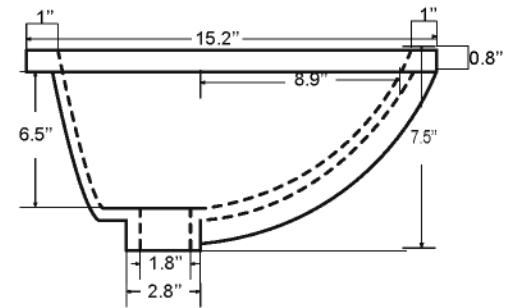

Dimensions

Front

Back

Side

Top

Features :

- Solid Wood & Hardwood Construction
- 4 Soft-close Drawers
- 1 Open Shelf
- Brushed nickel hardware
- Adjustable leg levelers
- cUPC Undermount Basin

Dimensions:

- 60"×22"×34.5" (With Top)
- 59 3/4"×22"×32.1/8" (Vanity Only)

Vanity Finish:

- White (W)
- Espresso (ES)
- Sapphire Gray (SG)

Countertop:

- Italian carrara white marble (CW)
- Kaffee Quartz (KQ)

Certification:

CARB P2

Countertop & Sink

Dimensions:

Countertop: 60"×22"×2.4"

Rectangle undermount basin: 20.1"×15.2"×7.5"