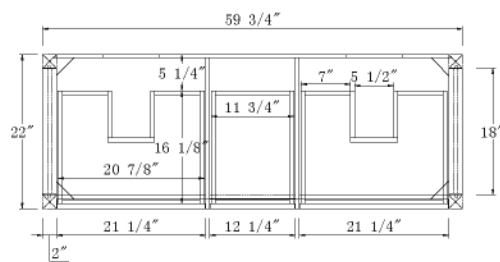

Dimensions

Front

Back

Side

Top

Features :

- Solid Wood & Hardwood Construction
- 4 Soft-close Drawers
- 1 Open Shelf
- Brushed nickel hardware
- Adjustable leg levelers
- cUPC Undermount Basin

Dimensions:

- 60"×22"×34.5" (With Top)
- 59 3/4"×22"×32.1/8" (Vanity Only)

Vanity Finish:

- White (W)
- Espresso (ES)
- Sapphire Gray (SG)

Countertop:

- Italian carrara white marble (CW)
- Kaffee Quartz (KQ)

Certification:

CARB P2

Countertop & Sink

Dimensions:

Countertop: 60"×22"×2.4"

Rectangle undermount basin: 20.1"×15.2"×7.5"