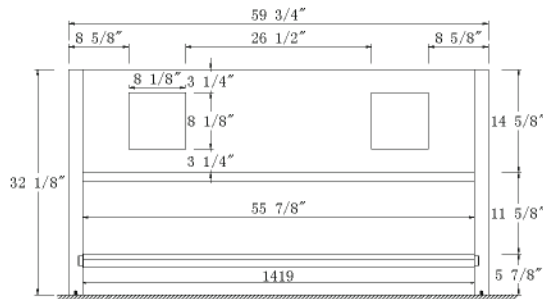

Dimensions

Front

Back

Side

Top

Features :

- Solid Wood & Hardwood Construction
- 4 Soft-close Drawers
- 1 Open Shelf
- Brushed nickel hardware
- Adjustable leg levelers
- cUPC Undermount Basin

Dimensions:

- 60"×22"×34.5" (With Top)
- 59 3/4"×22"×32.1/8" (Vanity Only)

Vanity Finish:

- White (W)
- Espresso (ES)
- Sapphire Gray (SG)

Countertop:

- Italian carrara white marble (CW)
- Kaffee Quartz (KQ)

Certification:

CARB P2

Countertop & Sink

Dimensions:

Countertop: 60"×22"×2.4"

Rectangle undermount basin: 20.1"×15.2"×7.5"