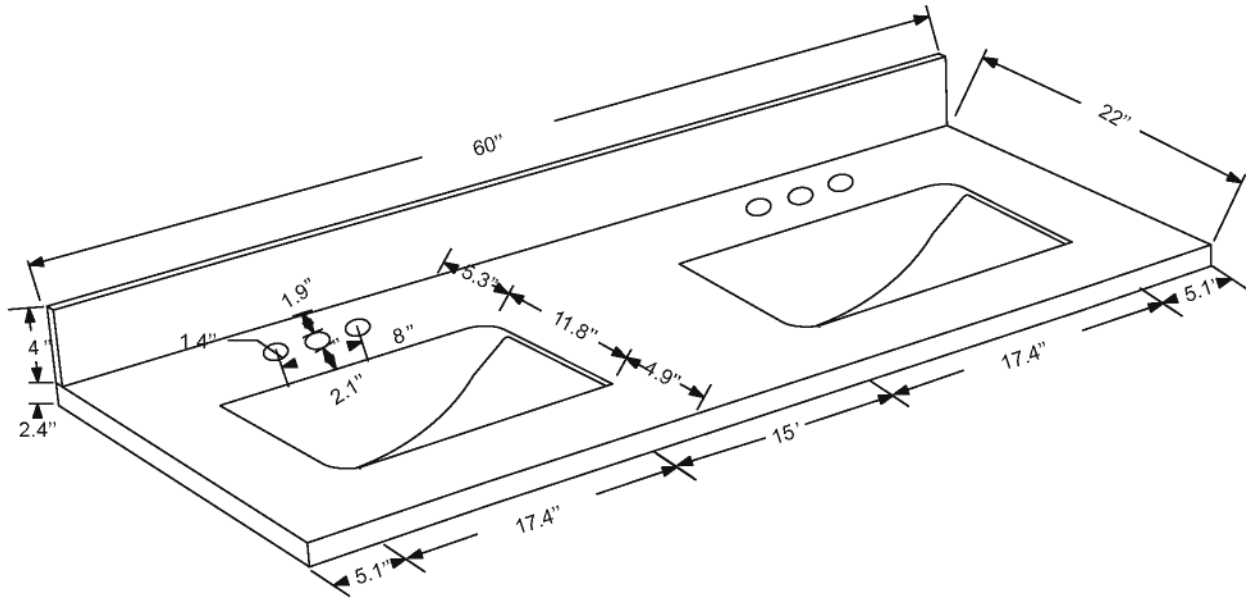

Dimensions

Front

Back

Side

Top

Features :

- Solid Wood & Hardwood Construction
- 4 Soft-close Drawers
- 1 Open Shelf
- Brushed nickel hardware
- Adjustable leg levelers
- cUPC Undermount Basin

Dimensions:

- 60"×22"×34.5" (With Top)
- 59 3/4"×22"×32.1/8" (Vanity Only)

Vanity Finish:

- White (W)
- Espresso (ES)
- Sapphire Gray (SG)

Countertop:

- Italian carrara white marble (CW)
- Kaffee Quartz (KQ)

Certification:

CARB P2

Countertop & Sink

Dimensions:

Countertop: 60"×22"×2.4"

Rectangle undermount basin: 20.1"×15.2"×7.5"