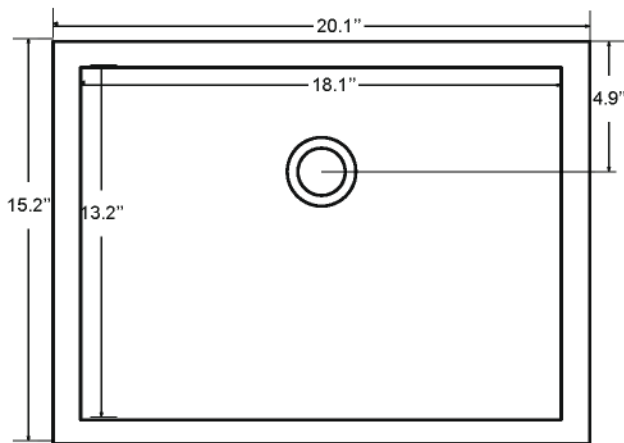

Dimensions

Front

Back

Side

Top

Features :

- Solid Wood & Hardwood Construction
- 4 Soft-close Drawers
- 1 Open Shelf
- Brushed nickel hardware
- Adjustable leg levelers
- cUPC Undermount Basin

Dimensions:

- 60"×22"×34.5" (With Top)
- 59 3/4"×22"×32.1/8" (Vanity Only)

Vanity Finish:

- White (W)
- Espresso (ES)
- Sapphire Gray (SG)

Countertop:

- Italian carrara white marble (CW)
- Kaffee Quartz (KQ)

Certification:

CARB P2

Countertop & Sink

Dimensions:

Countertop: 60"×22"×2.4"

Rectangle undermount basin: 20.1"×15.2"×7.5"