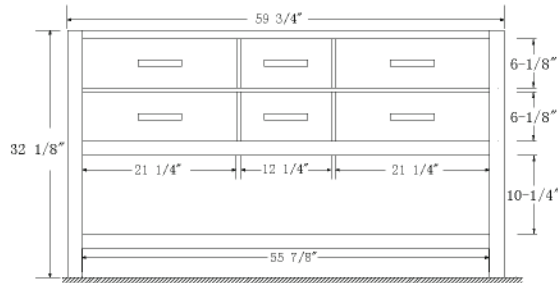

Dimensions

Front

Back

Side

Top

Features :

- Solid Wood & Hardwood Construction
- 4 Soft-close Drawers
- 1 Open Shelf
- Brushed nickel hardware
- Adjustable leg levelers
- cUPC Undermount Basin

Dimensions:

- 60"×22"×34.5" (With Top)
- 59 3/4"×22"×32.1/8" (Vanity Only)

Vanity Finish:

- White (W)
- Espresso (ES)
- Sapphire Gray (SG)

Countertop:

- Italian carrara white marble (CW)
- Kaffee Quartz (KQ)

Certification:

CARB P2

Countertop & Sink

Dimensions:

Countertop: 60"×22"×2.4"

Rectangle undermount basin: 20.1"×15.2"×7.5"