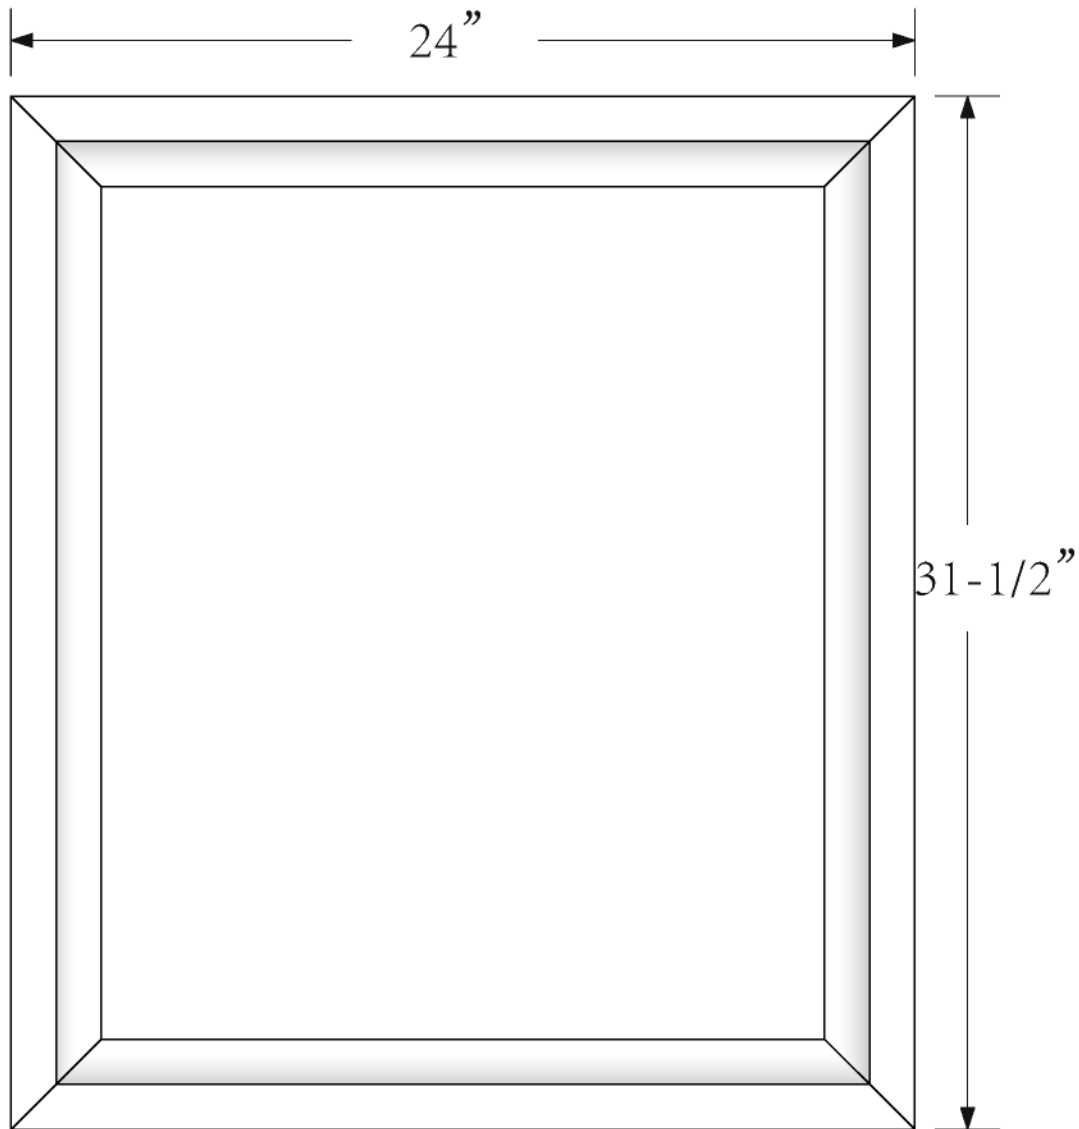

Dimensions

Front

Back

Side

Top

Features :

- Solid Wood & Hardwood Construction
- 7 Soft-close Drawers
- 1 Soft-close Door
- Brushed nickel hardware
- Adjustable leg levelers
- cUPC Undermount Basin

Dimensions:

- 48"×22"×34 1/8" (With Top)
- 47"×21"×33 3/8" (Vanity Only)

Vanity Finish:

- White (W)
- Sapphire Gray (SG)

Countertop:

- Italian carrara white marble (CW)
- Kaffee Quartz (KQ)

Certification:

CARB P2

Countertop & Sink

Dimensions:

Countertop: 48"×22"×0.75"

Oval undermount basin: 19.2"×16"×8"

Dimensions

Size: 24"×31.5"

Features

Wooden framed mirror

5mm silver mirror

Dimensions

Size: 28"×31.5"

Features

Wooden framed mirror

5mm silver mirror