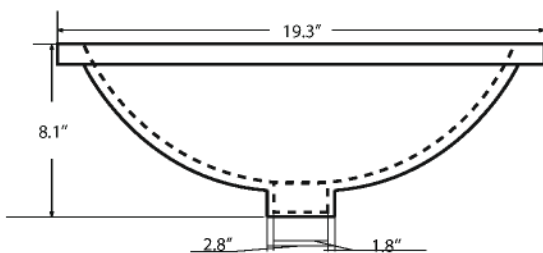

Dimensions

Front

Back

Side

Top

Features :

- Solid Wood & Hardwood Construction
- 7 Soft-close Drawers
- 1 Soft-close Door
- Brushed nickel hardware
- Adjustable leg levelers
- cUPC Undermount Basin

Dimensions:

- 48"×22"×34 1/8" (With Top)
- 47"×21"×33 3/8" (Vanity Only)

Vanity Finish:

- White (W)
- Sapphire Gray (SG)

Countertop:

- Italian carrara white marble (CW)
- Kaffee Quartz (KQ)

Certification:

CARB P2

Countertop & Sink

Dimensions:

Countertop: 48"×22"×0.75"

Oval undermount basin: 19.2"×16"×8"

Dimensions

Size: 24"×31.5"

Features

Wooden framed mirror

5mm silver mirror

Dimensions

Size: 28"×31.5"

Features

Wooden framed mirror

5mm silver mirror