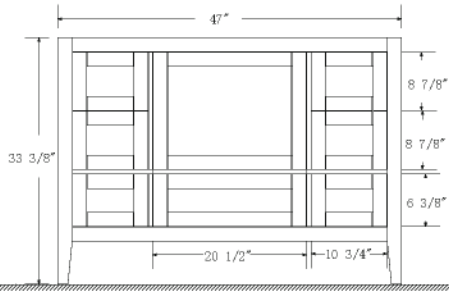

Dimensions

Front

Back

Side

Top

Features :

- Solid Wood & Hardwood Construction
- 7 Soft-close Drawers
- 1 Soft-close Door
- Brushed nickel hardware
- Adjustable leg levelers
- cUPC Undermount Basin

Dimensions:

- 48"×22"×34 1/8" (With Top)
- 47"×21"×33 3/8" (Vanity Only)

Vanity Finish:

- White (W)
- Sapphire Gray (SG)

Countertop:

- Italian carrara white marble (CW)
- Kaffee Quartz (KQ)

Certification:

CARB P2

Countertop & Sink

Dimensions:

Countertop: 48"×22"×0.75"

Oval undermount basin: 19.2"×16"×8"

Dimensions

Size: 24"×31.5"

Features

Wooden framed mirror

5mm silver mirror

Dimensions

Size: 28"×31.5"

Features

Wooden framed mirror

5mm silver mirror