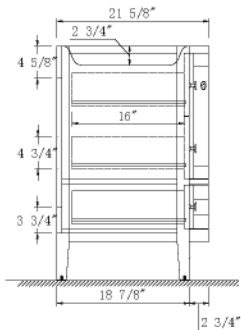

Dimensions

Front

Back

Side

Top

Features :

- Solid Wood & Hardwood Construction
- 7 Soft-close Drawers
- 1 Soft-close Door
- Brushed nickel hardware
- Adjustable leg levelers
- cUPC Undermount Basin

Dimensions:

- 48"×22"×34 1/8" (With Top)
- 47"×21"×33 3/8" (Vanity Only)

Vanity Finish:

- White (W)
- Sapphire Gray (SG)

Countertop:

- Italian carrara white marble (CW)
- Kaffee Quartz (KQ)

Certification:

CARB P2

Countertop & Sink

Dimensions:

Countertop: 48"×22"×0.75"

Oval undermount basin: 19.2"×16"×8"

Dimensions

Size: 24"×31.5"

Features

Wooden framed mirror

5mm silver mirror

Dimensions

Size: 28"×31.5"

Features

Wooden framed mirror

5mm silver mirror