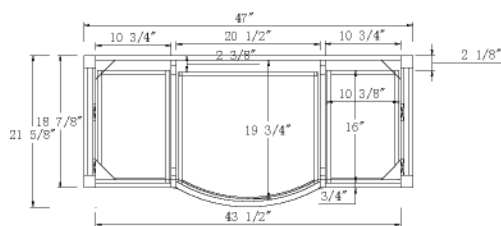

Dimensions

Front

Back

Side

Top

Features :

- Solid Wood & Hardwood Construction
- 7 Soft-close Drawers
- 1 Soft-close Door
- Brushed nickel hardware
- Adjustable leg levelers
- cUPC Undermount Basin

Dimensions:

- 48"×22"×34 1/8" (With Top)
- 47"×21"×33 3/8" (Vanity Only)

Vanity Finish:

- White (W)
- Sapphire Gray (SG)

Countertop:

- Italian carrara white marble (CW)
- Kaffee Quartz (KQ)

Certification:

CARB P2

Countertop & Sink

Dimensions:

Countertop: 48"×22"×0.75"

Oval undermount basin: 19.2"×16"×8"

Dimensions

Size: 24"×31.5"

Features

Wooden framed mirror

5mm silver mirror

Dimensions

Size: 28"×31.5"

Features

Wooden framed mirror

5mm silver mirror