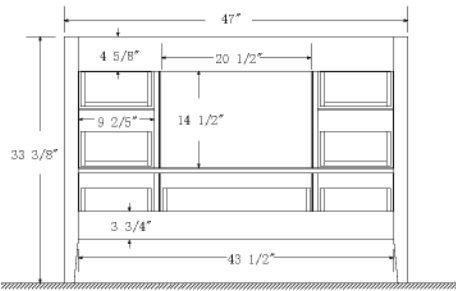

Dimensions

Front

Back

Side

Top

Features :

- Solid Wood & Hardwood Construction
- 7 Soft-close Drawers
- 1 Soft-close Door
- Brushed nickel hardware
- Adjustable leg levelers
- cUPC Undermount Basin

Dimensions:

- 48"×22"×34 1/8" (With Top)
- 47"×21"×33 3/8" (Vanity Only)

Vanity Finish:

- White (W)
- Sapphire Gray (SG)

Countertop:

- Italian carrara white marble (CW)
- Kaffee Quartz (KQ)

Certification:

CARB P2

Countertop & Sink

Dimensions:

Countertop: 48"×22"×0.75"

Oval undermount basin: 19.2"×16"×8"

Dimensions

Size: 24"×31.5"

Features

Wooden framed mirror

5mm silver mirror

Dimensions

Size: 28"×31.5"

Features

Wooden framed mirror

5mm silver mirror