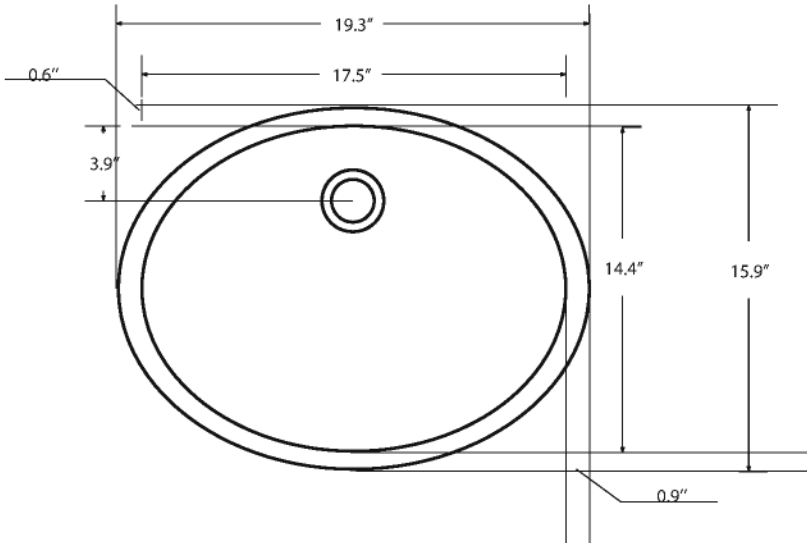

Dimensions

Front

Back

Side

Top

Features :

- Solid Wood & Hardwood Construction
- 7 Soft-close Drawers
- 1 Soft-close Door
- Brushed nickel hardware
- Adjustable leg levelers
- cUPC Undermount Basin

Dimensions:

- 48"×22"×34 1/8" (With Top)
- 47"×21"×33 3/8" (Vanity Only)

Vanity Finish:

- White (W)
- Sapphire Gray (SG)

Countertop:

- Italian carrara white marble (CW)
- Kaffee Quartz (KQ)

Certification:

CARB P2

Countertop & Sink

Dimensions:

Countertop: 48"×22"×0.75"

Oval undermount basin: 19.2"×16"×8"

Dimensions

Size: 24"×31.5"

Features

Wooden framed mirror

5mm silver mirror

Dimensions

Size: 28"×31.5"

Features

Wooden framed mirror

5mm silver mirror