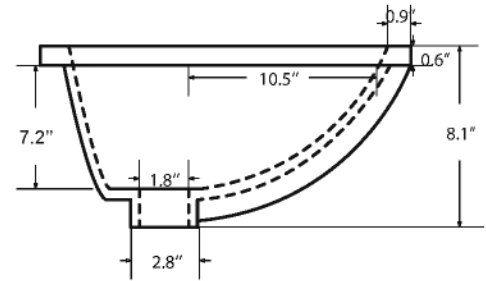

Dimensions

Front

Back

Side

Top

Features :

- Solid Wood & Hardwood Construction
- 7 Soft-close Drawers
- 1 Soft-close Door
- Brushed nickel hardware
- Adjustable leg levelers
- cUPC Undermount Basin

Dimensions:

- 48"×22"×34 1/8" (With Top)
- 47"×21"×33 3/8" (Vanity Only)

Vanity Finish:

- White (W)
- Sapphire Gray (SG)

Countertop:

- Italian carrara white marble (CW)
- Kaffee Quartz (KQ)

Certification:

CARB P2

Countertop & Sink

Dimensions:

Countertop: 48"×22"×0.75"

Oval undermount basin: 19.2"×16"×8"

Dimensions

Size: 24"×31.5"

Features

Wooden framed mirror

5mm silver mirror

Dimensions

Size: 28"×31.5"

Features

Wooden framed mirror

5mm silver mirror