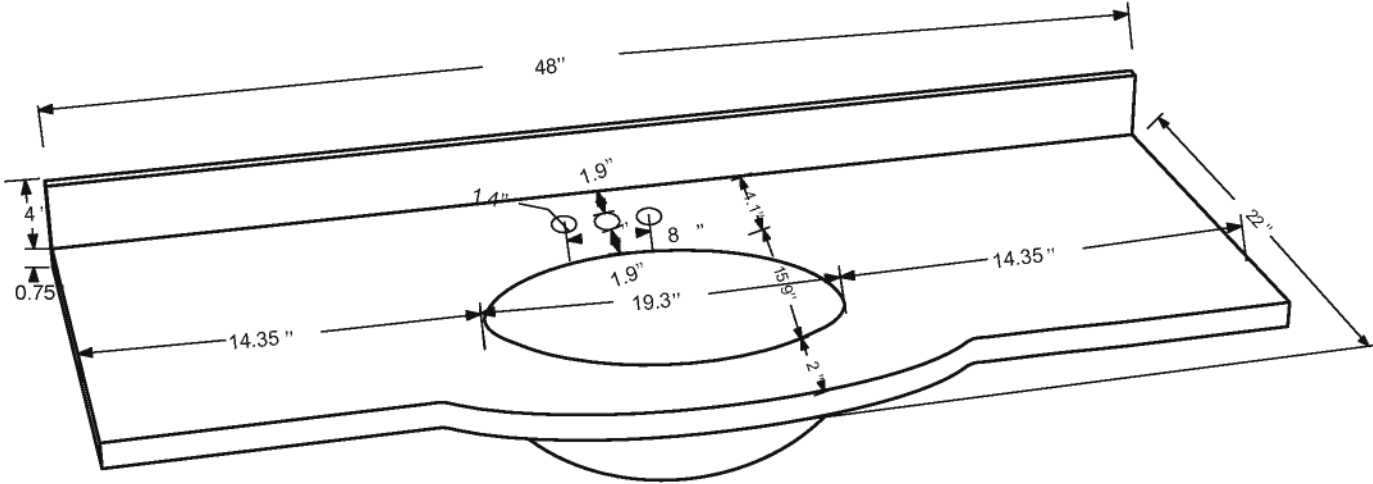

Dimensions

Front

Back

Side

Top

Features :

- Solid Wood & Hardwood Construction
- 7 Soft-close Drawers
- 1 Soft-close Door
- Brushed nickel hardware
- Adjustable leg levelers
- cUPC Undermount Basin

Dimensions:

- 48"×22"×34 1/8" (With Top)
- 47"×21"×33 3/8" (Vanity Only)

Vanity Finish:

- White (W)
- Sapphire Gray (SG)

Countertop:

- Italian carrara white marble (CW)
- Kaffee Quartz (KQ)

Certification:

CARB P2

Countertop & Sink

Dimensions:

Countertop: 48"×22"×0.75"

Oval undermount basin: 19.2"×16"×8"

Dimensions

Size: 24"×31.5"

Features

Wooden framed mirror

5mm silver mirror

Dimensions

Size: 28"×31.5"

Features

Wooden framed mirror

5mm silver mirror