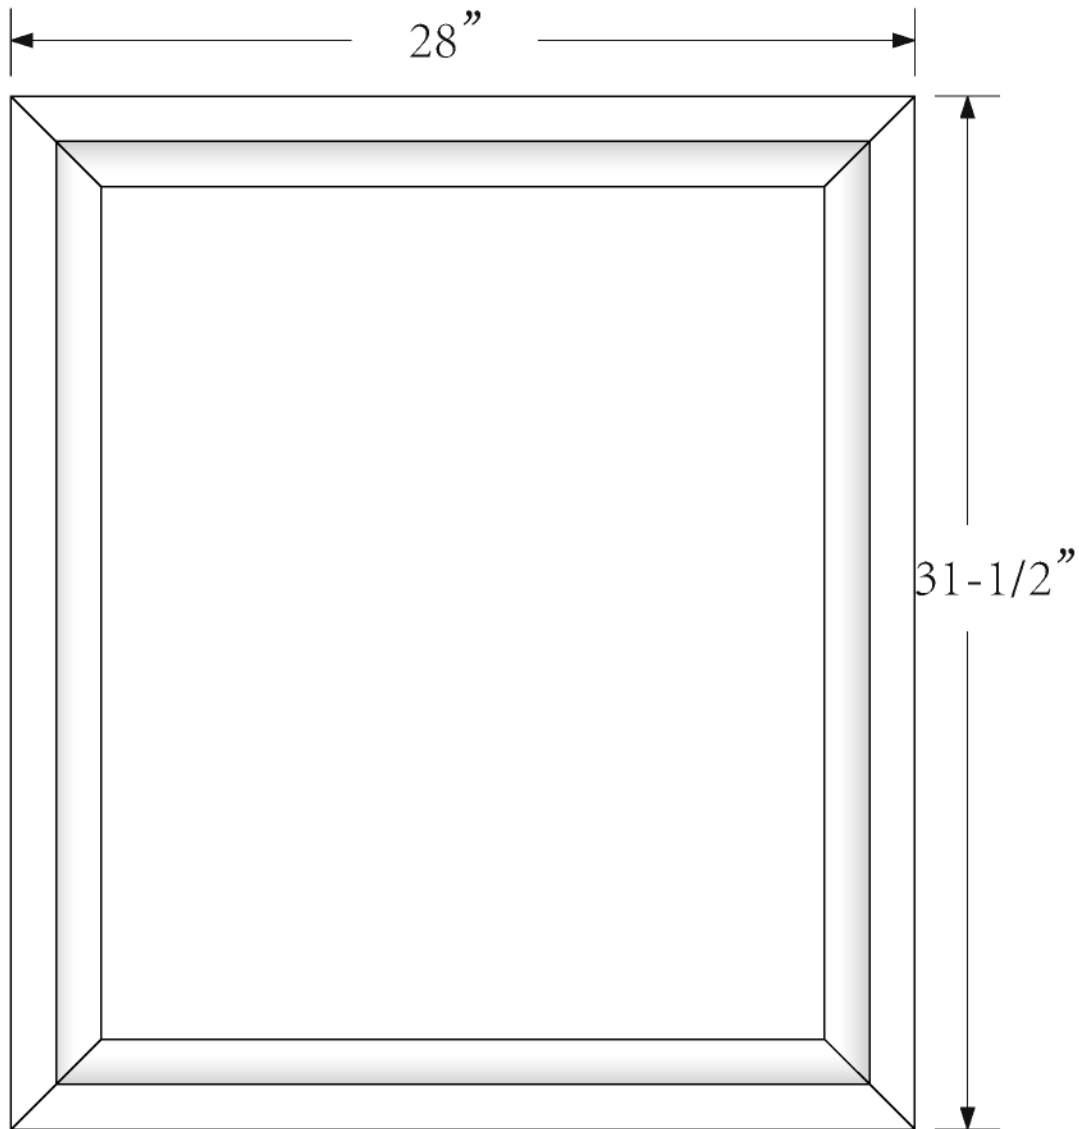

Dimensions

Front

Back

Side

Top

Features :

- Solid Wood & Hardwood Construction
- 7 Soft-close Drawers
- 1 Soft-close Door
- Brushed nickel hardware
- Adjustable leg levelers
- cUPC Undermount Basin

Dimensions:

- 48"×22"×34 1/8" (With Top)
- 47"×21"×33 3/8" (Vanity Only)

Vanity Finish:

- White (W)
- Sapphire Gray (SG)

Countertop:

- Italian carrara white marble (CW)
- Kaffee Quartz (KQ)

Certification:

CARB P2

Countertop & Sink

Dimensions:

Countertop: 48"×22"×0.75"

Oval undermount basin: 19.2"×16"×8"

Dimensions

Size: 24"×31.5"

Features

Wooden framed mirror

5mm silver mirror

Dimensions

Size: 28"×31.5"

Features

Wooden framed mirror

5mm silver mirror