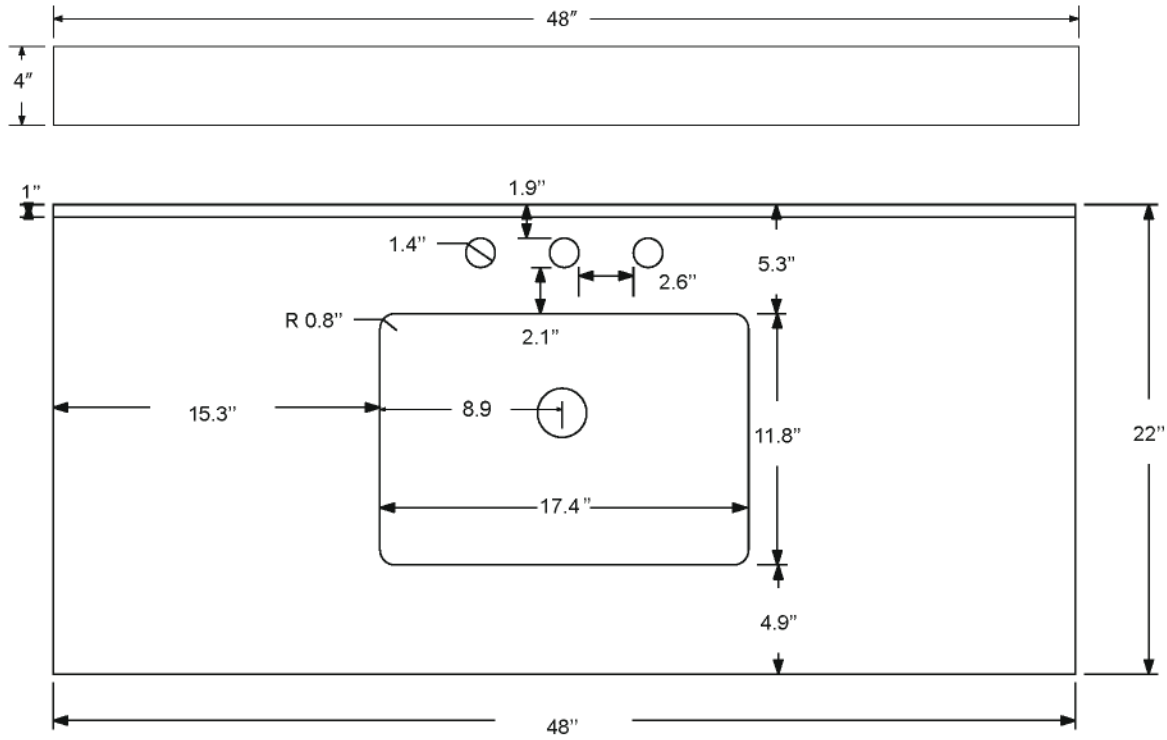

Dimensions

Front

Back

Side

Top

Features :

- Solid Wood & Hardwood Construction
- 9 Soft-close Drawers
- 2 Soft-close Doors
- Brushed nickel hardware
- Adjustable leg levelers
- cUPC Undermount Basin

Dimensions:

- 48"×22"×34 1/8" (With Top)
- 47"×21 1/2"×33 3/8" (Vanity Only)

Vanity Finish:

- White (W)
- Sapphire Gray (SG)

Countertop:

- Italian carrara white marble (CW)

Certification:

CARB P2

Countertop & Sink

Dimensions:

Countertop: 48"×22"×0.75"

Rectangle undermount basin: 20.1"×15.2"×7.5"