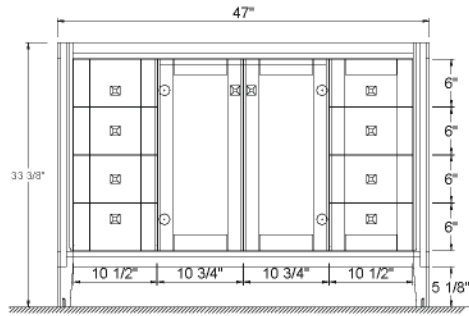

Dimensions

Front

Back

Side

Top

Features :

- Solid Wood & Hardwood Construction
- 9 Soft-close Drawers
- 2 Soft-close Doors
- Brushed nickel hardware
- Adjustable leg levelers
- cUPC Undermount Basin

Dimensions:

- 48"×22"×34 1/8" (With Top)
- 47"×21 1/2"×33 3/8" (Vanity Only)

Vanity Finish:

- White (W)
- Sapphire Gray (SG)

Countertop:

- Italian carrara white marble (CW)

Certification:

CARB P2

Countertop & Sink

Dimensions:

Countertop: 48"×22"×0.75"

Rectangle undermount basin: 20.1"×15.2"×7.5"