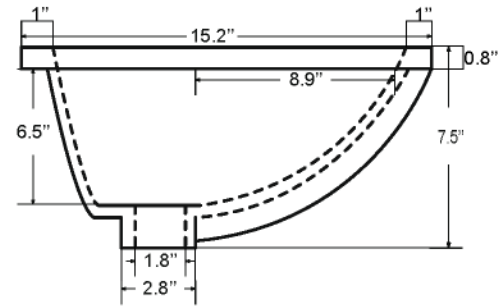

Dimensions

Front

Back

Side

Top

Features :

- Solid Wood & Hardwood Construction
- 9 Soft-close Drawers
- 2 Soft-close Doors
- Brushed nickel hardware
- Adjustable leg levelers
- cUPC Undermount Basin

Dimensions:

- 48"×22"×34 1/8" (With Top)
- 47"×21 1/2"×33 3/8" (Vanity Only)

Vanity Finish:

- White (W)
- Sapphire Gray (SG)

Countertop:

- Italian carrara white marble (CW)

Certification:

CARB P2

Countertop & Sink

Dimensions:

Countertop: 48"×22"×0.75"

Rectangle undermount basin: 20.1"×15.2"×7.5"