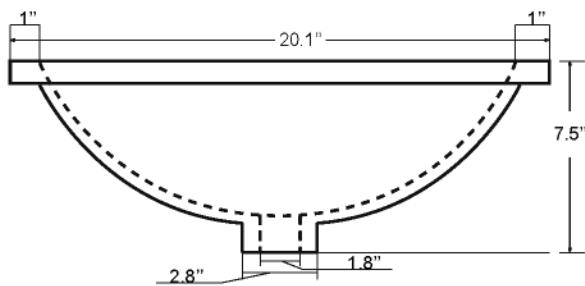

Dimensions

Front

Back

Side

Top

Features :

- Solid Wood & Hardwood Construction
- 9 Soft-close Drawers
- 2 Soft-close Doors
- Brushed nickel hardware
- Adjustable leg levelers
- cUPC Undermount Basin

Dimensions:

- 48"×22"×34 1/8" (With Top)
- 47"×21 1/2"×33 3/8" (Vanity Only)

Vanity Finish:

- White (W)
- Sapphire Gray (SG)

Countertop:

- Italian carrara white marble (CW)

Certification:

CARB P2

Countertop & Sink

Dimensions:

Countertop: 48"×22"×0.75"

Rectangle undermount basin: 20.1"×15.2"×7.5"