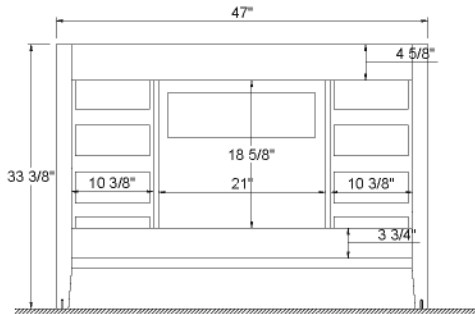

Dimensions

Front

Back

Side

Top

Features :

- Solid Wood & Hardwood Construction
- 9 Soft-close Drawers
- 2 Soft-close Doors
- Brushed nickel hardware
- Adjustable leg levelers
- cUPC Undermount Basin

Dimensions:

- 48"×22"×34 1/8" (With Top)
- 47"×21 1/2"×33 3/8" (Vanity Only)

Vanity Finish:

- White (W)
- Sapphire Gray (SG)

Countertop:

- Italian carrara white marble (CW)

Certification:

CARB P2

Countertop & Sink

Dimensions:

Countertop: 48"×22"×0.75"

Rectangle undermount basin: 20.1"×15.2"×7.5"