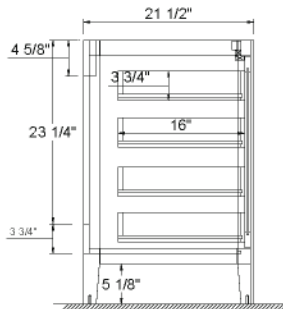

Dimensions

Front

Back

Side

Top

Features :

- Solid Wood & Hardwood Construction
- 9 Soft-close Drawers
- 2 Soft-close Doors
- Brushed nickel hardware
- Adjustable leg levelers
- cUPC Undermount Basin

Dimensions:

- 48"×22"×34 1/8" (With Top)
- 47"×21 1/2"×33 3/8" (Vanity Only)

Vanity Finish:

- White (W)
- Sapphire Gray (SG)

Countertop:

- Italian carrara white marble (CW)

Certification:

CARB P2

Countertop & Sink

Dimensions:

Countertop: 48"×22"×0.75"

Rectangle undermount basin: 20.1"×15.2"×7.5"