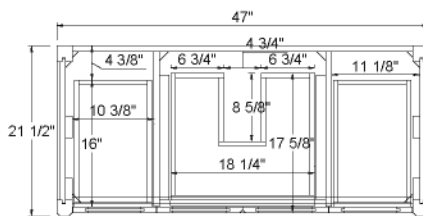

Dimensions

Front

Back

Side

Top

Features :

- Solid Wood & Hardwood Construction
- 9 Soft-close Drawers
- 2 Soft-close Doors
- Brushed nickel hardware
- Adjustable leg levelers
- cUPC Undermount Basin

Dimensions:

- 48"×22"×34 1/8" (With Top)
- 47"×21 1/2"×33 3/8" (Vanity Only)

Vanity Finish:

- White (W)
- Sapphire Gray (SG)

Countertop:

- Italian carrara white marble (CW)

Certification:

CARB P2

Countertop & Sink

Dimensions:

Countertop: 48"×22"×0.75"

Rectangle undermount basin: 20.1"×15.2"×7.5"