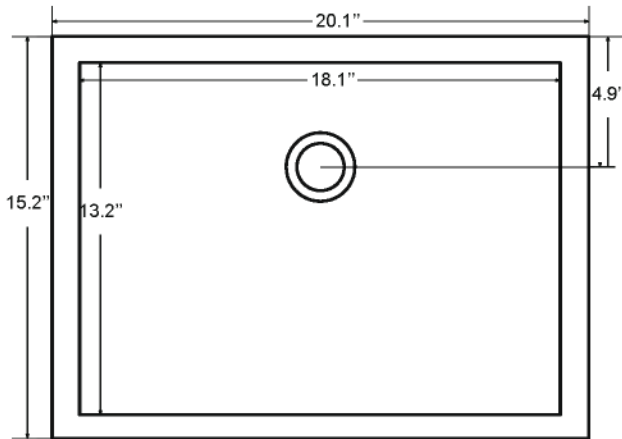

Dimensions

Front

Back

Side

Top

Features :

- Solid Wood & Hardwood Construction
- 9 Soft-close Drawers
- 2 Soft-close Doors
- Brushed nickel hardware
- Adjustable leg levelers
- cUPC Undermount Basin

Dimensions:

- 48"×22"×34 1/8" (With Top)
- 47"×21 1/2"×33 3/8" (Vanity Only)

Vanity Finish:

- White (W)
- Sapphire Gray (SG)

Countertop:

- Italian carrara white marble (CW)

Certification:

CARB P2

Countertop & Sink

Dimensions:

Countertop: 48"×22"×0.75"

Rectangle undermount basin: 20.1"×15.2"×7.5"