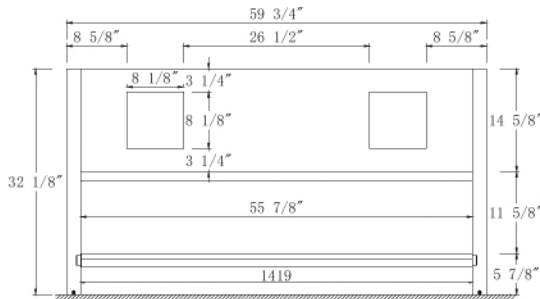

kitchensource.com
1.800.667.8721

Dimensions

Front

Back

Side

Top

Features:

- Solid Wood & Hardwood Construction
- 4 Soft-close Drawers
- 1 Open Shelf
- Brushed nickel hardware
- Adjustable leg levelers
- cUPC Undermount Basin

Dimensions:

60"×22"×34.5" (With Top)
59 3/4"×22"×32.1/8" (Vanity Only)

Vanity Finish:

- White (W)
- Espresso (ES)
- Sapphire Gray (SG)

Countertop:

- Italian carrara white marble (CW)
- Kaffee Quartz (KQ)

Certification:

CARB P2

Countertop & Sink

Dimensions:

Countertop: 60"×22"×2.4"

Rectangle undermount basin: 20.1"×15.2"×7.5"

Dimensions

Size: 24"×31.5"

Features