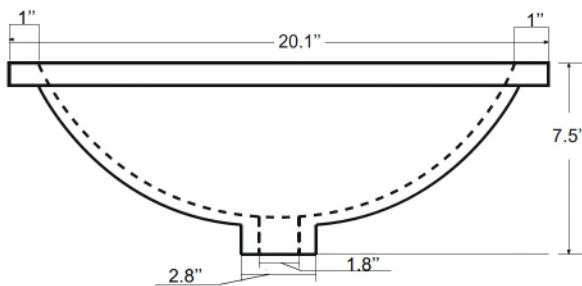

kitchensource.com
1.800.667.8721

Dimensions

Front

Back

Side

Top

Features:

- Solid Wood & Hardwood Construction
- 4 Soft-close Drawers
- 1 Open Shelf
- Brushed nickel hardware
- Adjustable leg levelers
- cUPC Undermount Basin

Dimensions:

60"×22"×34.5" (With Top)
59 3/4"×22"×32.1/8" (Vanity Only)

Vanity Finish:

- White (W)
- Espresso (ES)
- Sapphire Gray (SG)

Countertop:

- Italian carrara white marble (CW)
- Kaffee Quartz (KQ)

Certification:

CARB P2

Countertop & Sink

Dimensions:

Countertop: 60"×22"×2.4"

Rectangle undermount basin: 20.1"×15.2"×7.5"

Dimensions

Size: 24"×31.5"

Features