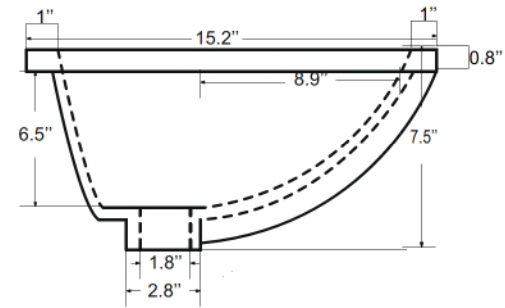

kitchensource.com
1.800.667.8721

Dimensions

Front

Back

Side

Top

Features:

- Solid Wood & Hardwood Construction
- 4 Soft-close Drawers
- 1 Open Shelf
- Brushed nickel hardware
- Adjustable leg levelers
- cUPC Undermount Basin

Dimensions:

60"×22"×34.5" (With Top)
59 3/4"×22"×32.1/8" (Vanity Only)

Vanity Finish:

- White (W)
- Espresso (ES)
- Sapphire Gray (SG)

Countertop:

- Italian carrara white marble (CW)
- Kaffee Quartz (KQ)

Certification:

CARB P2

Countertop & Sink

Dimensions:

Countertop: 60"×22"×2.4"

Rectangle undermount basin: 20.1"×15.2"×7.5"

Dimensions

Size: 24"×31.5"

Features