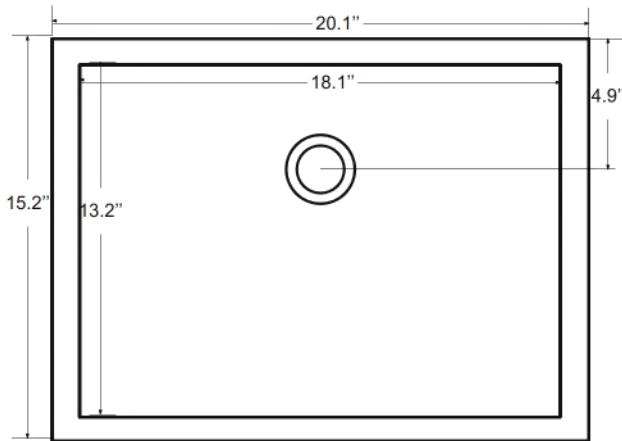

kitchensource.com
1.800.667.8721

Dimensions

Front

Back

Side

Top

Features:

- Solid Wood & Hardwood Construction
- 4 Soft-close Drawers
- 1 Open Shelf
- Brushed nickel hardware
- Adjustable leg levelers
- cUPC Undermount Basin

Dimensions:

60"×22"×34.5" (With Top)
59 3/4"×22"×32.1/8" (Vanity Only)

Vanity Finish:

- White (W)
- Espresso (ES)
- Sapphire Gray (SG)

Countertop:

- Italian carrara white marble (CW)
- Kaffee Quartz (KQ)

Certification:

CARB P2

Countertop & Sink

Dimensions:

Countertop: 60"×22"×2.4"

Rectangle undermount basin: 20.1"×15.2"×7.5"

Dimensions

Size: 24"×31.5"

Features