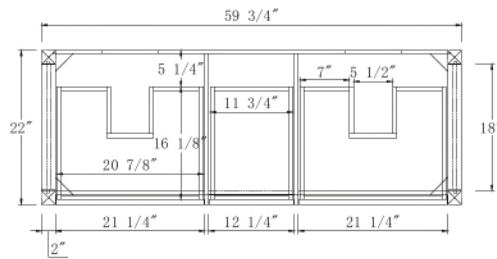

kitchensource.com
1.800.667.8721

Dimensions

Front

Back

Side

Top

Features:

- Solid Wood & Hardwood Construction
- 4 Soft-close Drawers
- 1 Open Shelf
- Brushed nickel hardware
- Adjustable leg levelers
- cUPC Undermount Basin

Dimensions:

60"×22"×34.5" (With Top)
59 3/4"×22"×32.1/8" (Vanity Only)

Vanity Finish:

- White (W)
- Espresso (ES)
- Sapphire Gray (SG)

Countertop:

- Italian carrara white marble (CW)
- Kaffee Quartz (KQ)

Certification:

CARB P2

Countertop & Sink

Dimensions:

Countertop: 60"×22"×2.4"

Rectangle undermount basin: 20.1"×15.2"×7.5"

Dimensions

Size: 24"×31.5"

Features