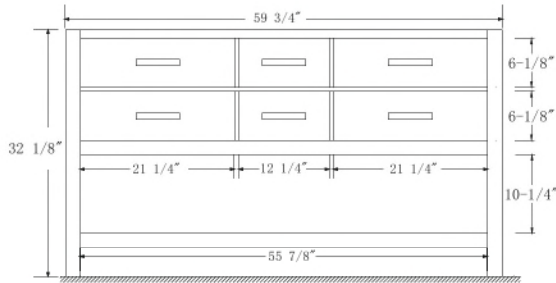

kitchensource.com
1.800.667.8721

Dimensions

Front

Back

Side

Top

Features:

- Solid Wood & Hardwood Construction
- 4 Soft-close Drawers
- 1 Open Shelf
- Brushed nickel hardware
- Adjustable leg levelers
- cUPC Undermount Basin

Dimensions:

60"×22"×34.5" (With Top)
59 3/4"×22"×32.1/8" (Vanity Only)

Vanity Finish:

- White (W)
- Espresso (ES)
- Sapphire Gray (SG)

Countertop:

- Italian carrara white marble (CW)
- Kaffee Quartz (KQ)

Certification:

CARB P2

Countertop & Sink

Dimensions:

Countertop: 60"×22"×2.4"

Rectangle undermount basin: 20.1"×15.2"×7.5"

Dimensions

Size: 24"×31.5"

Features