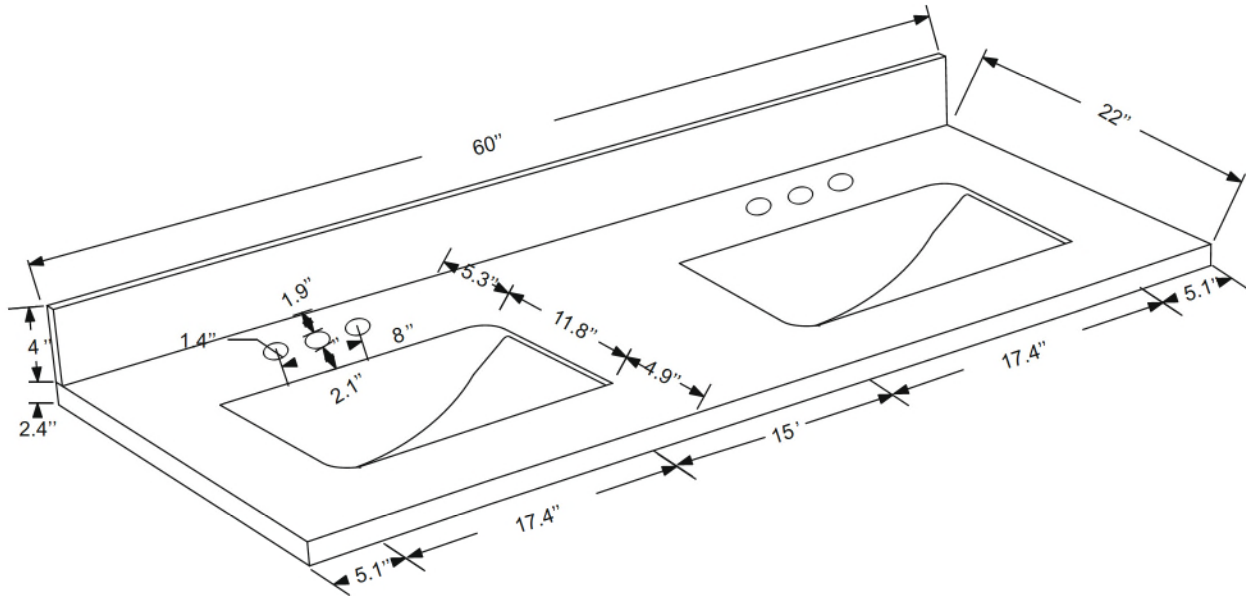

kitchensource.com
1.800.667.8721

Dimensions

Front

Back

Side

Top

Features:

- Solid Wood & Hardwood Construction
- 4 Soft-close Drawers
- 1 Open Shelf
- Brushed nickel hardware
- Adjustable leg levelers
- cUPC Undermount Basin

Dimensions:

60"×22"×34.5" (With Top)
59 3/4"×22"×32.1/8" (Vanity Only)

Vanity Finish:

- White (W)
- Espresso (ES)
- Sapphire Gray (SG)

Countertop:

- Italian carrara white marble (CW)
- Kaffee Quartz (KQ)

Certification:

CARB P2

Countertop & Sink

Dimensions:

Countertop: 60"×22"×2.4"

Rectangle undermount basin: 20.1"×15.2"×7.5"

Dimensions

Size: 24"×31.5"

Features