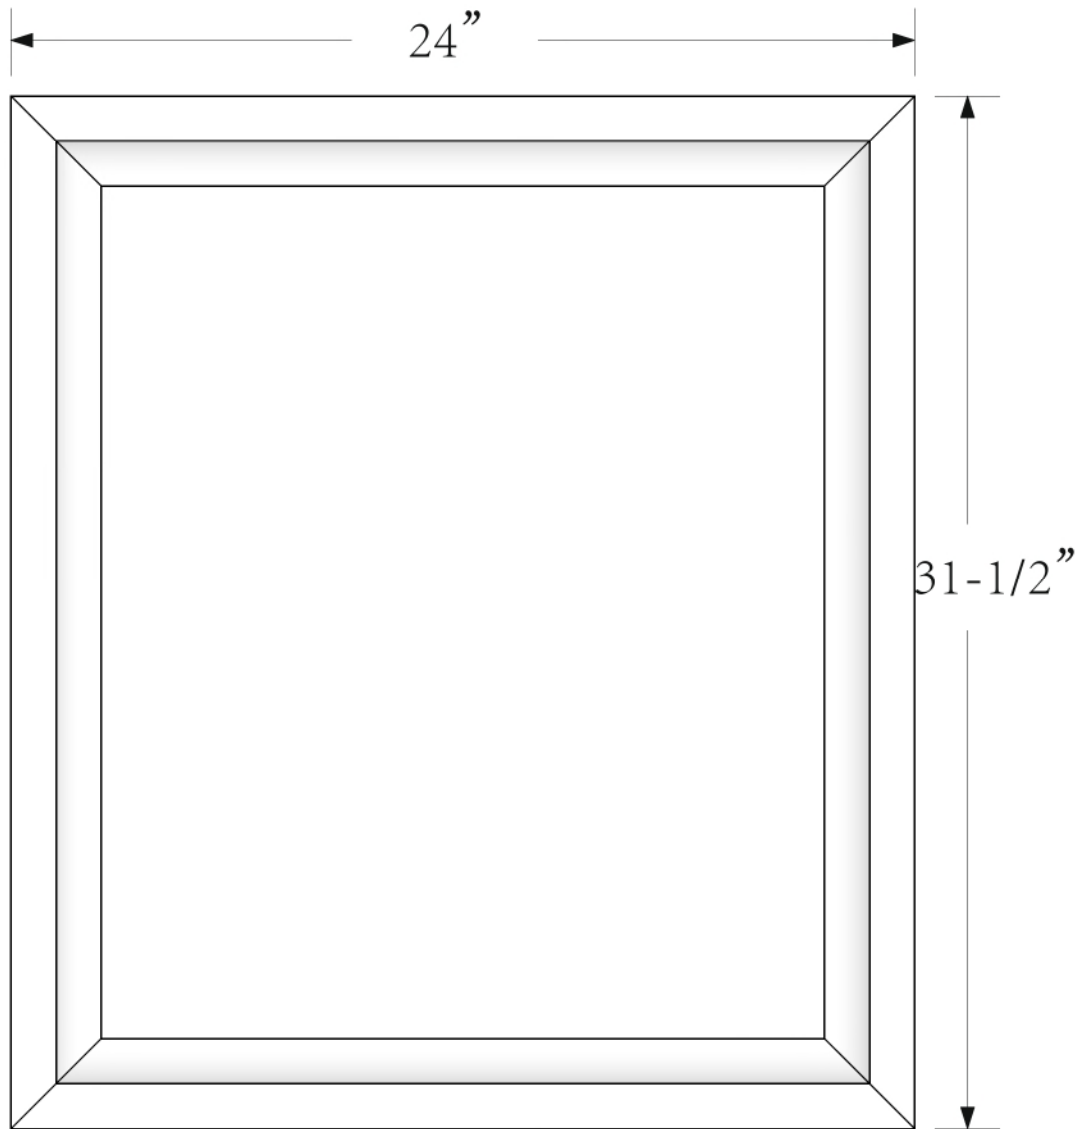

kitchensource.com
1.800.667.8721

Dimensions

Front

Back

Side

Top

Features:

- Solid Wood & Hardwood Construction
- 4 Soft-close Drawers
- 1 Open Shelf
- Brushed nickel hardware
- Adjustable leg levelers
- cUPC Undermount Basin

Dimensions:

60"×22"×34.5" (With Top)
59 3/4"×22"×32.1/8" (Vanity Only)

Vanity Finish:

- White (W)
- Espresso (ES)
- Sapphire Gray (SG)

Countertop:

- Italian carrara white marble (CW)
- Kaffee Quartz (KQ)

Certification:

CARB P2

Countertop & Sink

Dimensions:

Countertop: 60"×22"×2.4"

Rectangle undermount basin: 20.1"×15.2"×7.5"

Dimensions

Size: 24"×31.5"

Features

Wooden framed mirror
5mm silver mirror