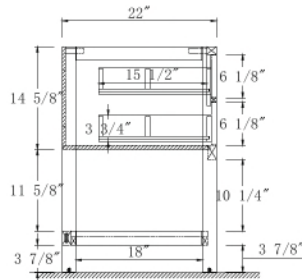

kitchensource.com
1.800.667.8721

Dimensions

Front

Back

Side

Top

Features:

- Solid Wood & Hardwood Construction
- 4 Soft-close Drawers
- 1 Open Shelf
- Brushed nickel hardware
- Adjustable leg levelers
- cUPC Undermount Basin

Dimensions:

60"×22"×34.5" (With Top)
59 3/4"×22"×32.1/8" (Vanity Only)

Vanity Finish:

- White (W)
- Espresso (ES)
- Sapphire Gray (SG)

Countertop:

- Italian carrara white marble (CW)
- Kaffee Quartz (KQ)

Certification:

CARB P2

Countertop & Sink

Dimensions:

Countertop: 60"×22"×2.4"

Rectangle undermount basin: 20.1"×15.2"×7.5"

Dimensions

Size: 24"×31.5"

Features