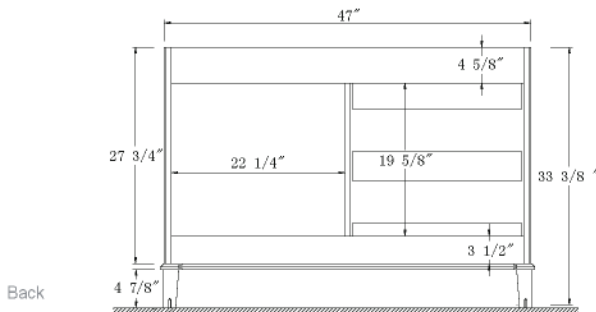

Dimensions

Features

- Solid Wood & Hardwood Construction
- 3 Soft-close Drawers
- 2 Soft-close Door
- Brushed nickel hardware
- Adjustable leg levelers
- cUPC Undermount Basin

Dimensions:

- 48"×22"×34-1/8" (With Top)
- 47"×21 3/8"×33 3/8" (Vanity Only)

Countertop: 48"×22"×0.75"

Rectangle undermount basin: 20.1"×15.2"×7.5"

Dimensions

Front

Back

Side

Top

Features:

- Solid Wood & Hardwood Construction
- 3 Soft-close Drawers
- 2 Soft-close Door
- Brushed nickel hardware
- Adjustable leg levelers
- cUPC Undermount Basin

Dimensions:

- 48"×22"×34 1/8" (With Top)
- 47"×21 3/8" ×33 3/8" (Vanity Only)

Rectangle undermount basin: 20.1"×15.2"×7.5"