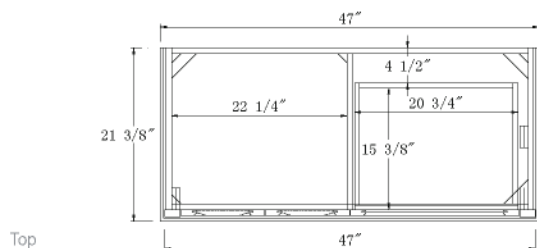

Dimensions

Features

- Solid Wood & Hardwood Construction
- 3 Soft-close Drawers
- 2 Soft-close Door
- Brushed nickel hardware
- Adjustable leg levelers
- cUPC Undermount Basin

Dimensions:

- 48"×22"×34-1/8" (With Top)
- 47"×21 3/8"×33 3/8" (Vanity Only)

Countertop: 48"×22"×0.75"

Rectangle undermount basin: 20.1"×15.2"×7.5"

Dimensions

Front

Back

Side

Top

Features:

- Solid Wood & Hardwood Construction
- 3 Soft-close Drawers
- 2 Soft-close Door
- Brushed nickel hardware
- Adjustable leg levelers
- cUPC Undermount Basin

Dimensions:

- 48"×22"×34 1/8" (With Top)
- 47"×21 3/8" ×33 3/8" (Vanity Only)

Rectangle undermount basin: 20.1"×15.2"×7.5"