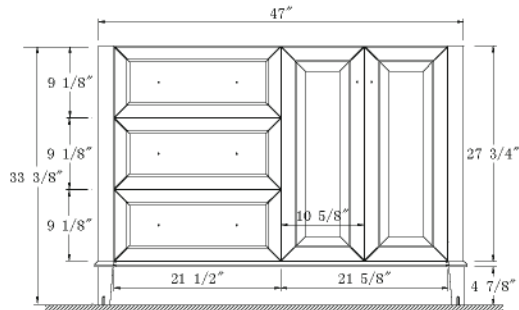

Dimensions

Features

- Solid Wood & Hardwood Construction
- 3 Soft-close Drawers
- 2 Soft-close Door
- Brushed nickel hardware
- Adjustable leg levelers
- cUPC Undermount Basin

Dimensions:

- 48"×22"×34-1/8" (With Top)
- 47"×21 3/8"×33 3/8" (Vanity Only)

Countertop: 48"×22"×0.75"

Rectangle undermount basin: 20.1"×15.2"×7.5"

Dimensions

Front

Back

Side

Top

Features:

- Solid Wood & Hardwood Construction
- 3 Soft-close Drawers
- 2 Soft-close Door
- Brushed nickel hardware
- Adjustable leg levelers
- cUPC Undermount Basin

Dimensions:

- 48"×22"×34 1/8" (With Top)
- 47"×21 3/8" ×33 3/8" (Vanity Only)

Rectangle undermount basin: 20.1"×15.2"×7.5"