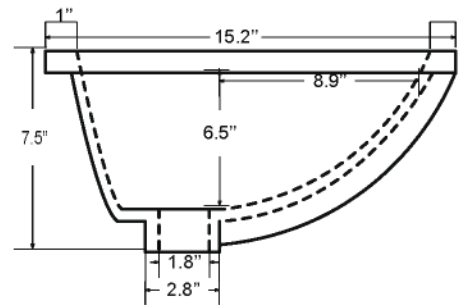

Countertop & Sink

Dimensions:

Countertop: 48"×22"×0.75"

Rectangle undermount basin: 20.1"×15.2"×7.5"