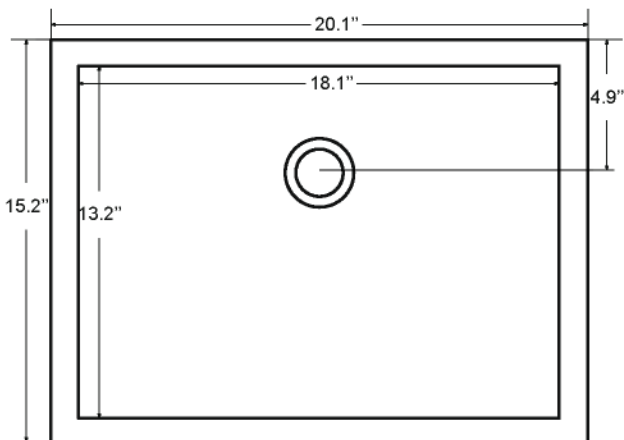

Countertop & Sink

Dimensions:

Countertop: 48"×22"×0.75"

Rectangle undermount basin: 20.1"×15.2"×7.5"