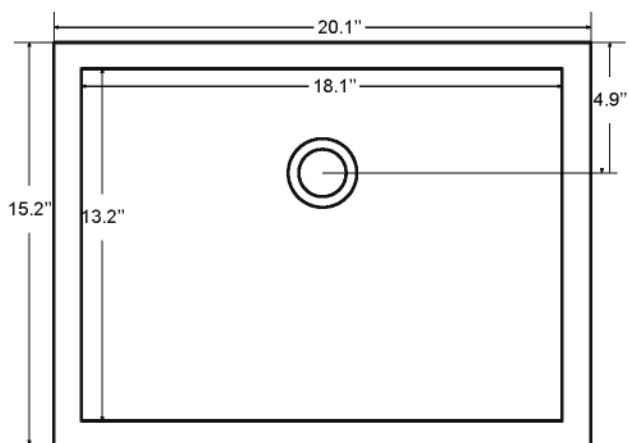

Countertop: 48"×22"×0.75"

Rectangle undermount basin: 20.1"×15.2"×7.5"

Dimensions

Front

Back

Side

Top

Features:

- Solid Wood & Hardwood Construction
- 3 Soft-close Drawers
- 2 Soft-close Door
- Brushed nickel hardware
- Adjustable leg levelers
- cUPC Undermount Basin

Dimensions:

- 48"×22"×34 1/8" (With Top)
- 47"×21 3/8" ×33 3/8" (Vanity Only)

Vanity Finish:

White (W)

Countertop:

Black Granite (BK)

Certification:

Countertop & Sink

Dimensions:

Countertop: 48"×22"×0.75"

Rectangle undermount basin: 20.1"×15.2"×7.5"