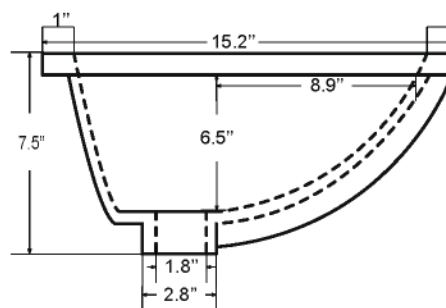

Countertop: 48"×22"×0.75"

Rectangle undermount basin: 20.1"×15.2"×7.5"

Dimensions

Front

Back

Side

Top

Features:

- Solid Wood & Hardwood Construction
- 3 Soft-close Drawers
- 2 Soft-close Door
- Brushed nickel hardware
- Adjustable leg levelers
- cUPC Undermount Basin

Dimensions:

- 48"×22"×34 1/8" (With Top)
- 47"×21 3/8" ×33 3/8" (Vanity Only)

Vanity Finish:

White (W)

Countertop:

Black Granite (BK)

Certification:

Countertop & Sink

Dimensions:

Countertop: 48"×22"×0.75"

Rectangle undermount basin: 20.1"×15.2"×7.5"