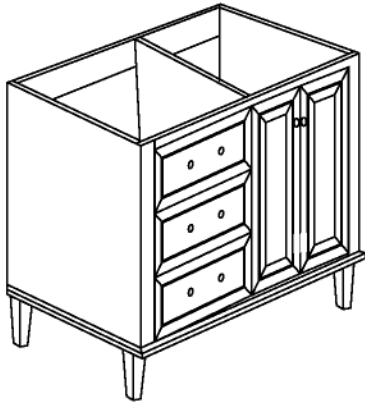

Dimensions

Features

- Solid Wood & Hardwood Construction
- 3 Soft-close Drawers
- 2 Soft-close Door
- Brushed nickel hardware
- Adjustable leg levelers
- cUPC Undermount Basin

Dimensions:

- 48"×22"×34-1/8" (With Top)
- 47"×21 3/8"×33 3/8" (Vanity Only)

Countertop: 48"×22"×0.75"

Rectangle undermount basin: 20.1"×15.2"×7.5"

Dimensions

Front

Back

Side

Top

Features:

- Solid Wood & Hardwood Construction
- 3 Soft-close Drawers
- 2 Soft-close Door
- Brushed nickel hardware
- Adjustable leg levelers
- cUPC Undermount Basin

Dimensions:

- 48"×22"×34 1/8" (With Top)
- 47"×21 3/8" ×33 3/8" (Vanity Only)