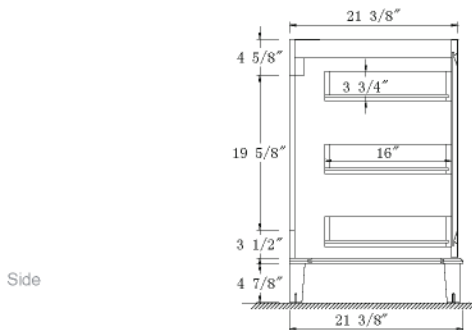

Dimensions

Features

- Solid Wood & Hardwood Construction
- 3 Soft-close Drawers
- 2 Soft-close Door
- Brushed nickel hardware
- Adjustable leg levelers
- cUPC Undermount Basin

Dimensions:

- 48"×22"×34-1/8" (With Top)
- 47"×21 3/8"×33 3/8" (Vanity Only)

Countertop: 48"×22"×0.75"

Rectangle undermount basin: 20.1"×15.2"×7.5"

Dimensions

Front

Back

Side

Top

Features:

- Solid Wood & Hardwood Construction
- 3 Soft-close Drawers
- 2 Soft-close Door
- Brushed nickel hardware
- Adjustable leg levelers
- cUPC Undermount Basin

Dimensions:

- 48"×22"×34 1/8" (With Top)
- 47"×21 3/8" ×33 3/8" (Vanity Only)

Rectangle undermount basin: 20.1"×15.2"×7.5"