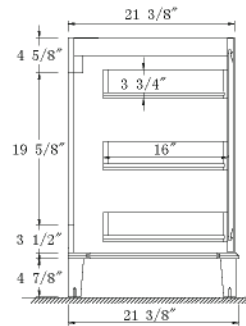

Countertop: 48"×22"×0.75"

Rectangle undermount basin: 20.1"×15.2"×7.5"

Dimensions

Front

Back

Side

Top

Features:

- Solid Wood & Hardwood Construction
- 3 Soft-close Drawers
- 2 Soft-close Door
- Brushed nickel hardware
- Adjustable leg levelers
- cUPC Undermount Basin

Dimensions:

- 48"×22"×34 1/8" (With Top)
- 47"×21 3/8" ×33 3/8" (Vanity Only)

Vanity Finish:

White (W)

Countertop:

Black Granite (BK)

Certification:

Countertop & Sink

Dimensions:

Countertop: 48"×22"×0.75"

Rectangle undermount basin: 20.1"×15.2"×7.5"