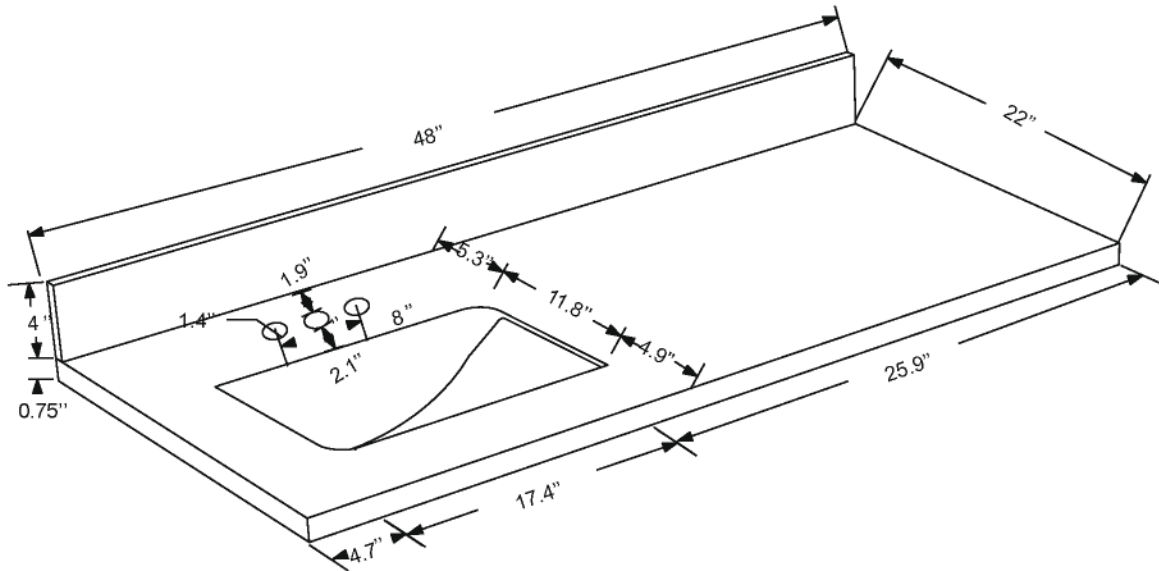

Countertop & Sink

Dimensions:

Countertop: 48"×22"×0.75"

Rectangle undermount basin: 20.1"×15.2"×7.5"