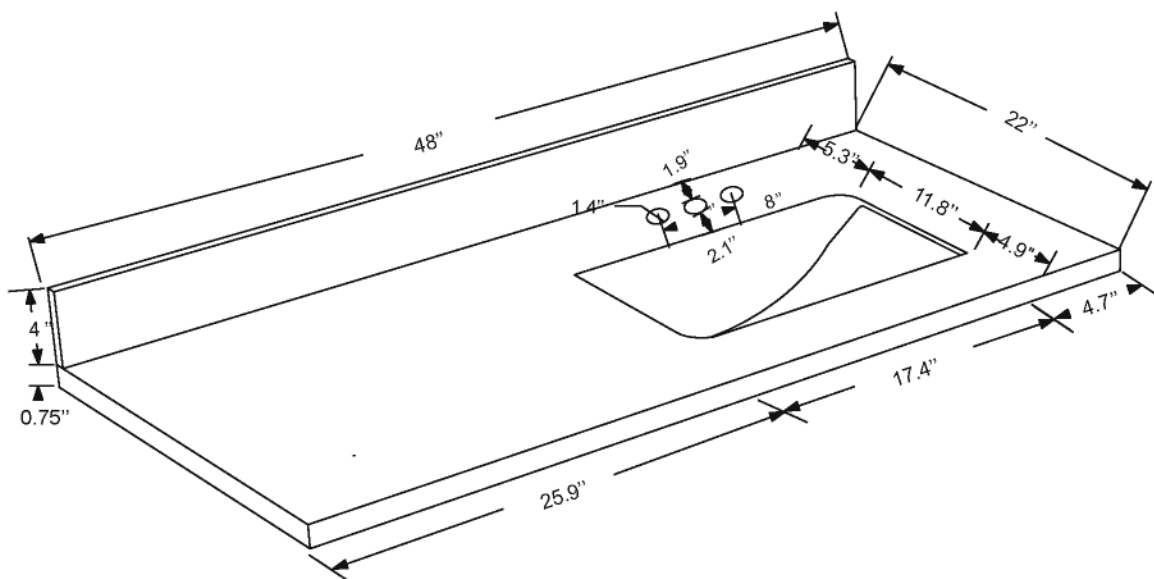

Countertop: 48"×22"×0.75"

Rectangle undermount basin: 20.1"×15.2"×7.5"

Dimensions

Front

Back

Side

Top

Features:

- Solid Wood & Hardwood Construction
- 3 Soft-close Drawers
- 2 Soft-close Door
- Brushed nickel hardware
- Adjustable leg levelers
- cUPC Undermount Basin

Dimensions:

- 48"×22"×34 1/8" (With Top)
- 47"×21 3/8" ×33 3/8" (Vanity Only)

Vanity Finish:

White (W)

Countertop:

Black Granite (BK)

Certification:

Countertop & Sink

Dimensions:

Countertop: 48"×22"×0.75"

Rectangle undermount basin: 20.1"×15.2"×7.5"