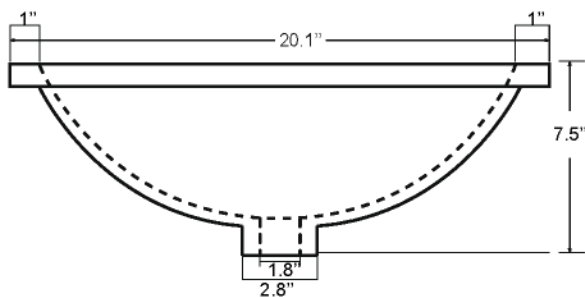

Countertop & Sink

Dimensions:

Countertop: 48"×22"×0.75"

Rectangle undermount basin: 20.1"×15.2"×7.5"