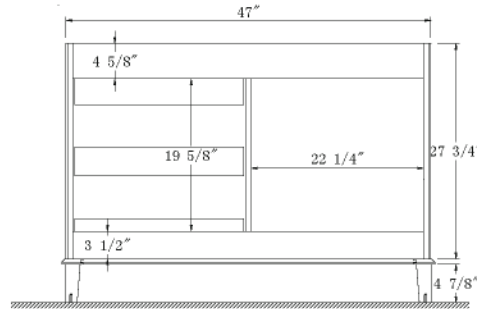

Dimensions

Features

- Solid Wood & Hardwood Construction
- 3 Soft-close Drawers
- 2 Soft-close Door
- Brushed nickel hardware
- Adjustable leg levelers
- cUPC Undermount Basin

Dimensions:

- 48"×22"×34-1/8" (With Top)
- 47"×21 3/8"×33 3/8" (Vanity Only)

Countertop: 48"×22"×0.75"

Rectangle undermount basin: 20.1"×15.2"×7.5"

Dimensions

Front

Back

Side

Top

Features:

- Solid Wood & Hardwood Construction
- 3 Soft-close Drawers
- 2 Soft-close Door
- Brushed nickel hardware
- Adjustable leg levelers
- cUPC Undermount Basin

Dimensions:

- 48"×22"×34 1/8" (With Top)
- 47"×21 3/8" ×33 3/8" (Vanity Only)

Vanity Finish:

White (W)

Countertop:

Black Granite (BK)

Certification:

Countertop & Sink

Dimensions:

Countertop: 48"×22"×0.75"