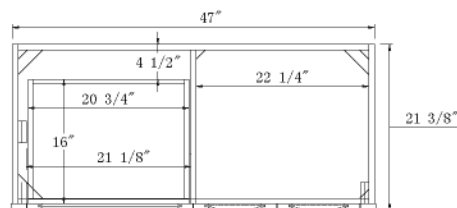

Dimensions

Features

- Solid Wood & Hardwood Construction
- 3 Soft-close Drawers
- 2 Soft-close Door
- Brushed nickel hardware
- Adjustable leg levelers
- cUPC Undermount Basin

Dimensions:

- 48"×22"×34-1/8" (With Top)
- 47"×21 3/8"×33 3/8" (Vanity Only)

Countertop: 48"×22"×0.75"

Rectangle undermount basin: 20.1"×15.2"×7.5"

Dimensions

Front

Back

Side

Top

Features:

- Solid Wood & Hardwood Construction
- 3 Soft-close Drawers
- 2 Soft-close Door
- Brushed nickel hardware
- Adjustable leg levelers
- cUPC Undermount Basin

Dimensions:

- 48"×22"×34 1/8" (With Top)
- 47"×21 3/8" ×33 3/8" (Vanity Only)

Vanity Finish:

White (W)

Countertop:

Black Granite (BK)

Certification:

Countertop & Sink

Dimensions:

Countertop: 48"×22"×0.75"