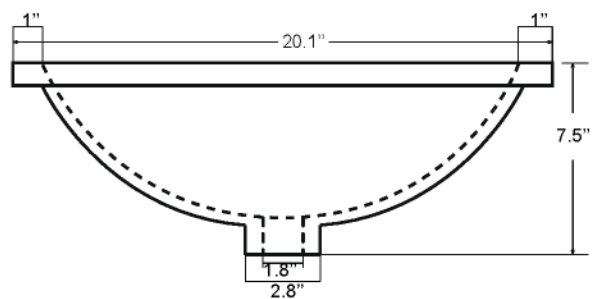

Countertop: 48"×22"×0.75"

Rectangle undermount basin: 20.1"×15.2"×7.5"

Dimensions

Front

Back

Side

Top

Features:

- Solid Wood & Hardwood Construction
- 3 Soft-close Drawers
- 2 Soft-close Door
- Brushed nickel hardware
- Adjustable leg levelers
- cUPC Undermount Basin

Dimensions:

- 48"×22"×34 1/8" (With Top)
- 47"×21 3/8" ×33 3/8" (Vanity Only)

Vanity Finish:

White (W)

Countertop:

Black Granite (BK)

Certification:

Countertop & Sink

Dimensions:

Countertop: 48"×22"×0.75"

Rectangle undermount basin: 20.1"×15.2"×7.5"