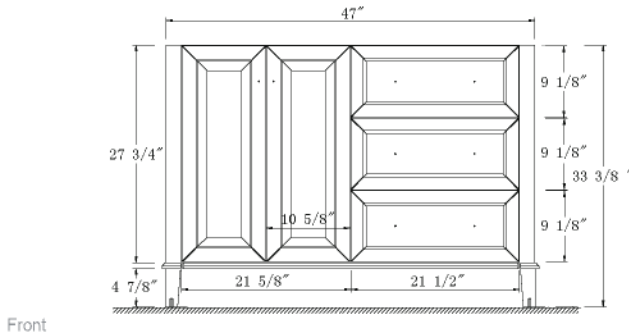

Dimensions

Features

- Solid Wood & Hardwood Construction
- 3 Soft-close Drawers
- 2 Soft-close Door
- Brushed nickel hardware
- Adjustable leg levelers
- cUPC Undermount Basin

Dimensions:

- 48"×22"×34-1/8" (With Top)
- 47"×21 3/8"×33 3/8" (Vanity Only)

Countertop: 48"×22"×0.75"

Rectangle undermount basin: 20.1"×15.2"×7.5"

Dimensions

Front

Back

Side

Top

Features:

- Solid Wood & Hardwood Construction
- 3 Soft-close Drawers
- 2 Soft-close Door
- Brushed nickel hardware
- Adjustable leg levelers
- cUPC Undermount Basin

Dimensions:

- 48"×22"×34 1/8" (With Top)
- 47"×21 3/8" ×33 3/8" (Vanity Only)

Rectangle undermount basin: 20.1"×15.2"×7.5"