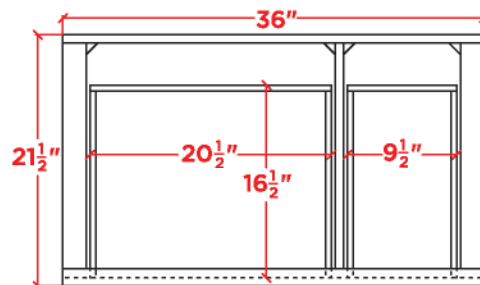

CAMBRIDGE 37" LEFT OFFSET CABINET

A037S-L

BASE CABINET DIMENSIONS

36" W x 21.5" D x 34.5" H

FEATURES

- Solid wood frame & playwood panels
- Dovetail drawers joints
- Soft closing doors & drawers

HARDWARE FINISHES

AVAILABLE COLORS

FRONT VIEW

SIDE VIEW

PLAN VIEW

37" LEFT OVAL SINK COUNTERTOP

OVERALL DIMENSIONS

37" W x 22" D x 1.5" H

COUNTERTOP OPTIONS

COUNTERTOP PLAN VIEW

EDGE SIDE VIEW

THREE DIMENSIONAL COUNTERTOP VIEW