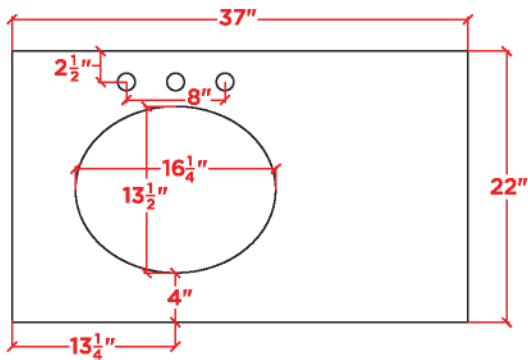

CAMBRIDGE 37" LEFT OFFSET CABINET

A037S-L

BASE CABINET DIMENSIONS

36" W x 21.5" D x 34.5" H

FEATURES

- Solid wood frame & playwood panels
- Dovetail drawers joints
- Soft closing doors & drawers

HARDWARE FINISHES

AVAILABLE COLORS

FRONT VIEW

SIDE VIEW

PLAN VIEW

37" LEFT OVAL SINK COUNTERTOP

OVERALL DIMENSIONS

37" W x 22" D x 1.5" H

COUNTERTOP OPTIONS

White Quartz
WQ-037L-OVL-CT

Carrara Marble
CW-037L-OVL-CT

FEATURES

- Solid countertop with mitered edges & seams
- Undermount white rectangular sink
- Pre-drilled for 8" widespread faucet

INCLUDED

- Countertop
- Matching Backsplash
- Oval Sink

COUNTERTOP PLAN VIEW

EDGE SIDE VIEW

THREE DIMENSIONAL COUNTERTOP VIEW