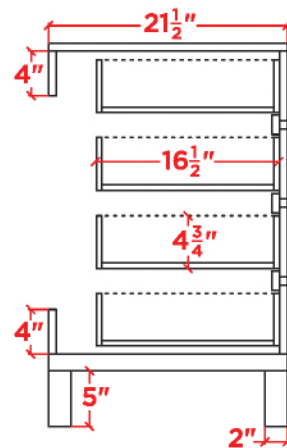

CAMBRIDGE 37" LEFT OFFSET CABINET

A037S-L

BASE CABINET DIMENSIONS

36" W x 21.5" D x 34.5" H

FEATURES

- Solid wood frame & playwood panels
- Dovetail drawers joints
- Soft closing doors & drawers

HARDWARE FINISHES

AVAILABLE COLORS

FRONT VIEW

SIDE VIEW

PLAN VIEW

37" LEFT OVAL SINK COUNTERTOP

OVERALL DIMENSIONS

37" W x 22" D x 1.5" H

COUNTERTOP OPTIONS

White Quartz
WQ-037L-OVL-CT

Carrara Marble
CW-037L-OVL-CT

FEATURES

- Solid countertop with mitered edges & seams
- Undermount white rectangular sink
- Pre-drilled for 8" widespread faucet

INCLUDED

- Countertop
- Matching Backsplash
- Oval Sink

COUNTERTOP PLAN VIEW

EDGE SIDE VIEW

THREE DIMENSIONAL COUNTERTOP VIEW