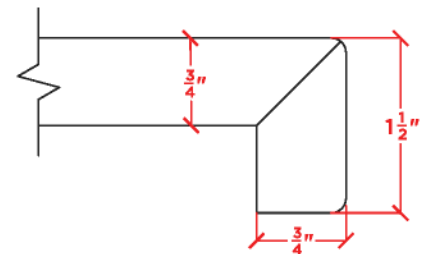

CAMBRIDGE 37" LEFT OFFSET CABINET

A037S-L

BASE CABINET DIMENSIONS

36" W x 21.5" D x 34.5" H

FEATURES

- Solid wood frame & playwood panels
- Dovetail drawers joints
- Soft closing doors & drawers

HARDWARE FINISHES

AVAILABLE COLORS

FRONT VIEW

SIDE VIEW

PLAN VIEW

37" LEFT OVAL SINK COUNTERTOP

OVERALL DIMENSIONS

37" W x 22" D x 1.5" H

COUNTERTOP OPTIONS

White Quartz
WQ-037L-OVL-CT

Carrara Marble
CW-037L-OVL-CT

FEATURES

- Solid countertop with mitered edges & seams
- Undermount white rectangular sink
- Pre-drilled for 8" widespread faucet

INCLUDED

- Countertop
- Matching Backsplash
- Oval Sink

COUNTERTOP PLAN VIEW

EDGE SIDE VIEW

THREE DIMENSIONAL COUNTERTOP VIEW