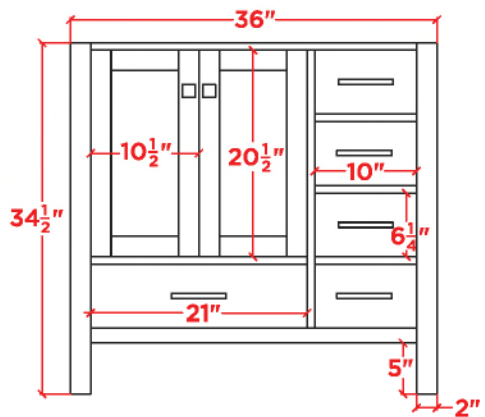

CAMBRIDGE 37" LEFT OFFSET CABINET

A037S-L

BASE CABINET DIMENSIONS

36" W x 21.5" D x 34.5" H

FEATURES

- Solid wood frame & playwood panels
- Dovetail drawers joints
- Soft closing doors & drawers

HARDWARE FINISHES

AVAILABLE COLORS

FRONT VIEW

SIDE VIEW

PLAN VIEW

37" LEFT OVAL SINK COUNTERTOP

OVERALL DIMENSIONS

37" W x 22" D x 1.5" H

COUNTERTOP OPTIONS

COUNTERTOP PLAN VIEW

EDGE SIDE VIEW

THREE DIMENSIONAL COUNTERTOP VIEW