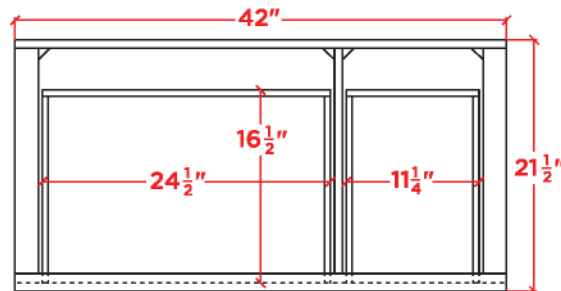

CAMBRIDGE 43" LEFT OFFSET CABINET

A043S-L

BASE CABINET DIMENSIONS

42" W x 21.5" D x 34.5" H

FEATURES

- Solid wood frame & playwood panels
- Dovetail drawers joints
- Soft closing doors & drawers

HARDWARE FINISHES

AVAILABLE COLORS

PLAN VIEW