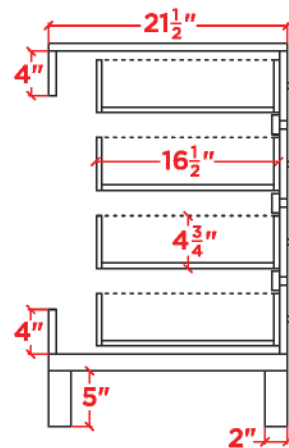

**CAMBRIDGE 43" LEFT OFFSET CABINET**

A043S-L

**BASE CABINET DIMENSIONS**

42" W x 21.5" D x 34.5" H

**FEATURES**

- Solid wood frame & playwood panels
- Dovetail drawers joints
- Soft closing doors & drawers

**HARDWARE FINISHES**

**AVAILABLE COLORS**

**FRONT VIEW**

**SIDE VIEW**

**PLAN VIEW**

## OVERALL DIMENSIONS

43" W x 22" D x 1.5" H

## THREE DIMENSIONAL COUNTERTOP VIEW