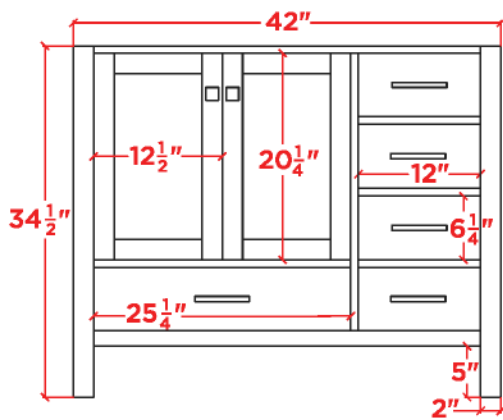

CAMBRIDGE 43" LEFT OFFSET CABINET

A043S-L

BASE CABINET DIMENSIONS

42" W x 21.5" D x 34.5" H

FEATURES

- Solid wood frame & playwood panels
- Dovetail drawers joints
- Soft closing doors & drawers

HARDWARE FINISHES

AVAILABLE COLORS

FRONT VIEW