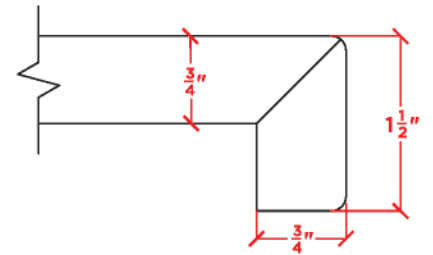

EDGE SIDE VIEW