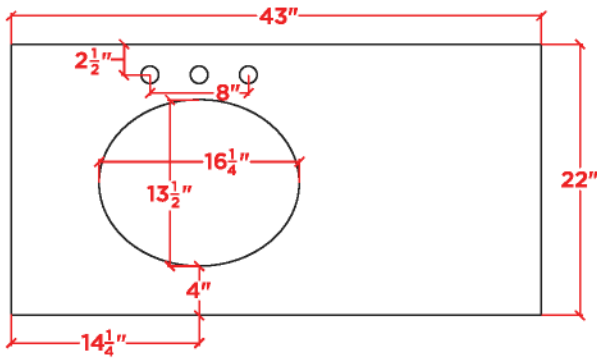

43" LEFT OVAL SINK COUNTERTOP

OVERALL DIMENSIONS

43" W x 22" D x 1.5" H

COUNTERTOP OPTIONS

FEATURES

- Solid countertop with mitered edges & seams
- Undermount white rectangular sink
- Pre-drilled for 8" widespread faucet

INCLUDED

- Countertop
- Matching Backsplash
- Oval Sink

COUNTERTOP PLAN VIEW