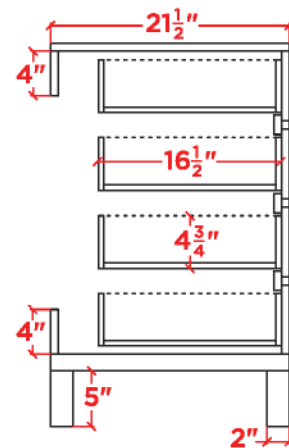

A055S

BASE CABINET DIMENSIONS

54" W x 21.5" D x 34.5" H

FEATURES

- Solid wood frame & playwood panels
- Dovetail drawers joints
- Soft closing doors & drawers

HARDWARE FINISHES

AVAILABLE COLORS

FRONT VIEW

SIDE VIEW

PLAN VIEW

55" OVAL SINK COUNTERTOP

OVERALL DIMENSIONS

55" W x 22" D x 1.5" H

COUNTERTOP OPTIONS

White Quartz
WQ-055S-OVL-CT

Carrara Marble
CW-055S-OVL-CT

FEATURES

- Solid countertop with mitered edges & seams
- Undermount white rectangular sink
- Pre-drilled for 8" widespread faucet

INCLUDED

- Countertop
- Matching Backsplash
- Oval Sink

COUNTERTOP PLAN VIEW

EDGE SIDE VIEW

THREE DIMENSIONAL COUNTERTOP VIEW