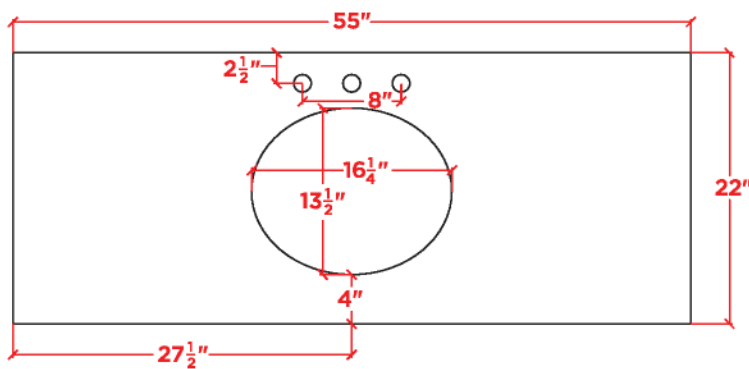

A055S

BASE CABINET DIMENSIONS

54" W x 21.5" D x 34.5" H

FEATURES

- Solid wood frame & playwood panels
- Dovetail drawers joints
- Soft closing doors & drawers

HARDWARE FINISHES

AVAILABLE COLORS

FRONT VIEW

SIDE VIEW

PLAN VIEW

55" OVAL SINK COUNTERTOP

OVERALL DIMENSIONS

55" W x 22" D x 1.5" H

COUNTERTOP OPTIONS

White Quartz
WQ-055S-OVL-CT

Carrara Marble
CW-055S-OVL-CT

FEATURES

- Solid countertop with mitered edges & seams
- Undermount white rectangular sink
- Pre-drilled for 8" widespread faucet

INCLUDED

- Countertop
- Matching Backsplash
- Oval Sink

COUNTERTOP PLAN VIEW

EDGE SIDE VIEW

THREE DIMENSIONAL COUNTERTOP VIEW