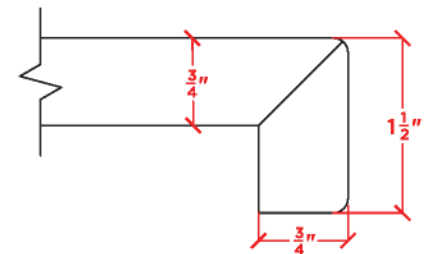

SIDE VIEW

PLAN VIEW

55" OVAL SINK COUNTERTOP

OVERALL DIMENSIONS

55" W x 22" D x 1.5" H

COUNTERTOP OPTIONS

White Quartz
WQ-055S-OVL-CT

Carrara Marble
CW-055S-OVL-CT

FEATURES

- Solid countertop with mitered edges & seams
- Undermount white rectangular sink
- Pre-drilled for 8" widespread faucet

INCLUDED

- Countertop
- Matching Backsplash
- Oval Sink

COUNTERTOP PLAN VIEW

EDGE SIDE VIEW

THREE DIMENSIONAL COUNTERTOP VIEW