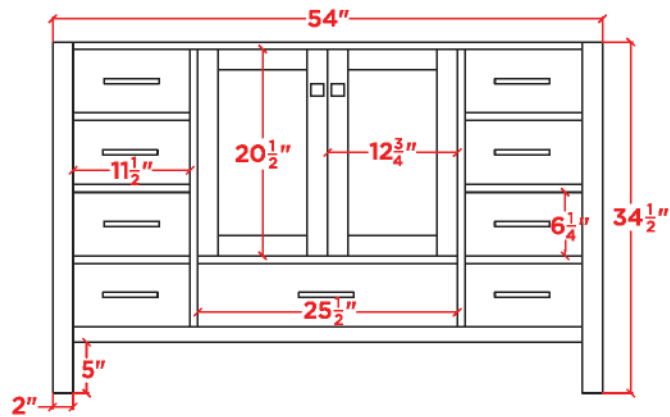

A055S

BASE CABINET DIMENSIONS

54" W x 21.5" D x 34.5" H

FEATURES

- Solid wood frame & playwood panels
- Dovetail drawers joints
- Soft closing doors & drawers

HARDWARE FINISHES

AVAILABLE COLORS

FRONT VIEW

SIDE VIEW

PLAN VIEW

55" OVAL SINK COUNTERTOP

OVERALL DIMENSIONS

55" W x 22" D x 1.5" H

COUNTERTOP OPTIONS

White Quartz
WQ-055S-OVL-CT

Carrara Marble
CW-055S-OVL-CT

FEATURES

- Solid countertop with mitered edges & seams
- Undermount white rectangular sink
- Pre-drilled for 8" widespread faucet

INCLUDED

- Countertop
- Matching Backsplash
- Oval Sink

COUNTERTOP PLAN VIEW

EDGE SIDE VIEW

THREE DIMENSIONAL COUNTERTOP VIEW