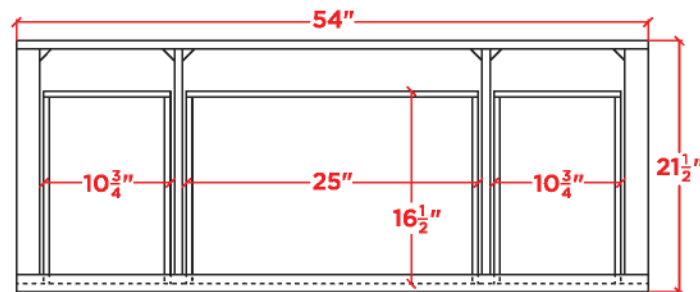

A055S

BASE CABINET DIMENSIONS

54" W x 21.5" D x 34.5" H

FEATURES

- Solid wood frame & playwood panels
- Dovetail drawers joints
- Soft closing doors & drawers

HARDWARE FINISHES

AVAILABLE COLORS

FRONT VIEW

SIDE VIEW

PLAN VIEW

55" OVAL SINK COUNTERTOP

OVERALL DIMENSIONS

55" W x 22" D x 1.5" H

COUNTERTOP OPTIONS

White Quartz
WQ-055S-OVL-CT

Carrara Marble
CW-055S-OVL-CT

FEATURES

- Solid countertop with mitered edges & seams
- Undermount white rectangular sink
- Pre-drilled for 8" widespread faucet

INCLUDED

- Countertop
- Matching Backsplash
- Oval Sink

COUNTERTOP PLAN VIEW

EDGE SIDE VIEW

THREE DIMENSIONAL COUNTERTOP VIEW