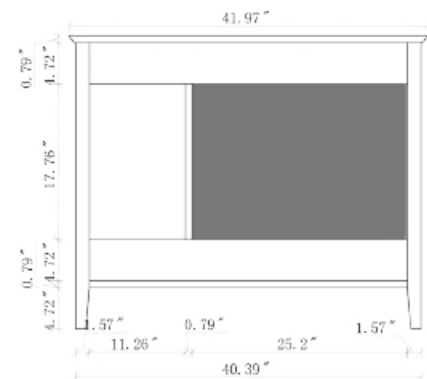

ARIEL

KENSINGTON 43" SINGLE SINK BASE CABINET

MODEL:D043S-L

Cabinet Size 42"W x 21.5"D x 33.5"H

1. Features
2. Solid Wood Construction
   - Two Soft-Closing Doors
   - Four Full-Extension, Dove-Tail Construction, Soft-Closing Drawers and One Decorative Faux Drawer
   - Satin Nickel Finish Hardware

COLLECTION:

ARIEL KENSINGTON

FRONT

BACK VIEW

SIDE VIEW