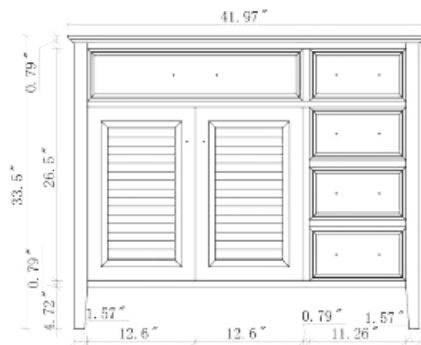

ARIEL

KENSINGTON 43" SINGLE SINK BASE CABINET

MODEL:D043S-L

Cabinet Size 42"W x 21.5"D x 33.5"H

- Features
- Solid Wood Construction
 - Two Soft-Closing Doors
 - Four Full-Extension, Dove-Tail Construction, Soft-Closing Drawers and One Decorative Faux Drawer
 - Satin Nickel Finish Hardware

COLLECTION:

ARIEL KENSINGTON

FRONT

BACK VIEW

SIDE VIEW