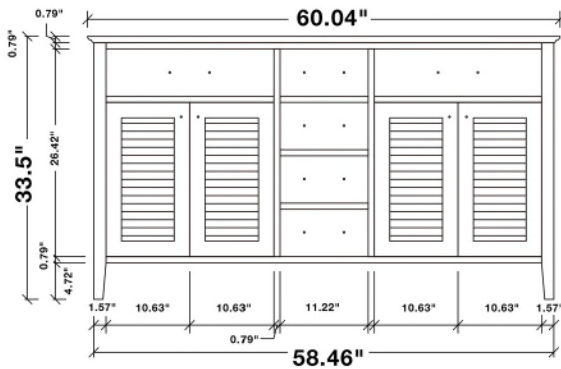

FRONT

SIDE VIEW