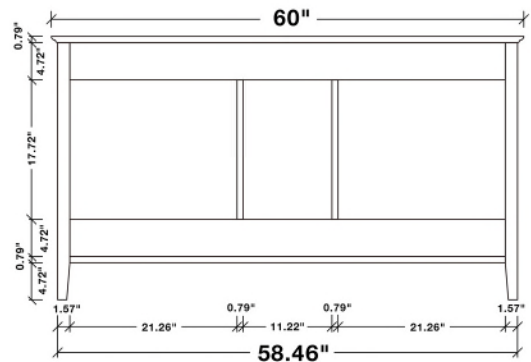

## KENSINGTON 61" DOUBLE SINK VANITY SET

**MODEL: D061D**

Cabinet Size

60"W x 21.5"D x 33.5"H

Mirror Size

59"W x 39"H

Features

- Solid Wood Construction
- Four Soft-Closing Doors
- Four Full-Extension, Dove-Tail Construction, Soft-Closing Drawers
- Satin Nickel Finish Hardware
- Matching Framed Mirror Included

**COLLECTION:**

ARIEL KENSINGTON

FRONT

BACK VIEW

SIDE VIEW

MIRROR VIEW