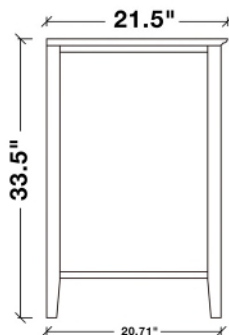

## KENSINGTON 61" DOUBLE SINK VANITY SET

**MODEL: D061D**

Cabinet Size

60"W x 21.5"D x 33.5"H

Mirror Size

59"W x 39"H

Features

- Solid Wood Construction
- Four Soft-Closing Doors
- Four Full-Extension, Dove-Tail Construction, Soft-Closing Drawers
- Satin Nickel Finish Hardware
- Matching Framed Mirror Included

**COLLECTION:**

ARIEL KENSINGTON

FRONT

BACK VIEW

SIDE VIEW

MIRROR VIEW