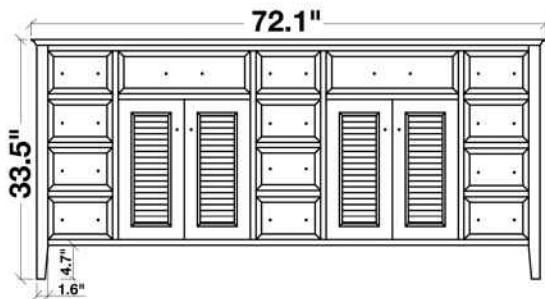

ARIEL

KENSINGTON 72" DOUBLE SINK BASE CABINET

MODEL: D073D

Cabinet Size 72"W x 21.5"D x 33.5"H

Features

- Solid Wood Construction
- Four Soft-Closing Doors
- Twelve Full-Extension, Dove-Tail Construction, Soft-Closing Drawers and Two Decorative Faux Drawers
- Satin Nickel Finish Hardware

COLLECTION:

ARIEL KENSINGTON

FRONT

BACK VIEW

SIDE VIEW