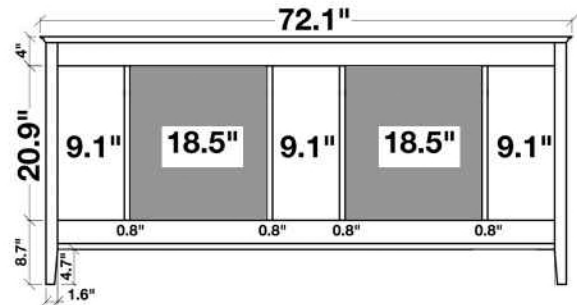

ARIEL

KENSINGTON 72" DOUBLE SINK BASE CABINET

MODEL: D073D

Cabinet Size 72"W x 21.5"D x 33.5"H

Features

- Solid Wood Construction
- Four Soft-Closing Doors
- Twelve Full-Extension, Dove-Tail Construction, Soft-Closing Drawers and Two Decorative Faux Drawers
- Satin Nickel Finish Hardware

COLLECTION:

ARIEL KENSINGTON

FRONT

BACK VIEW

SIDE VIEW