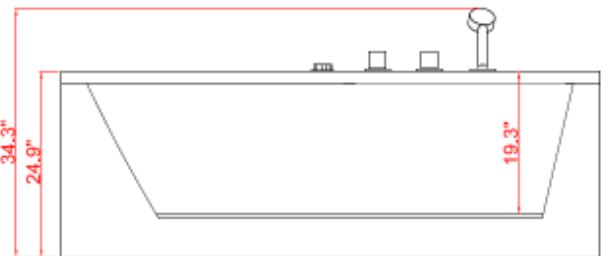

ARIEL

WHIRLPOOL

ARIEL PLATINUM PW1545930LW1 WHIRLPOOL BATHTUB

MODEL: PW1545930LW1

- Size 59"W x 29.5"D x 24.9"H
- Features
- 110V/60Hz
 - 1.5HP Water Pump
 - Handheld Showerhead
 - 17 Hydro-Massage Jets
 - Headrest

SPECIFICATIONS

FRONT VIEW

BACK VIEW

SIDE VIEW

TOP VIEW