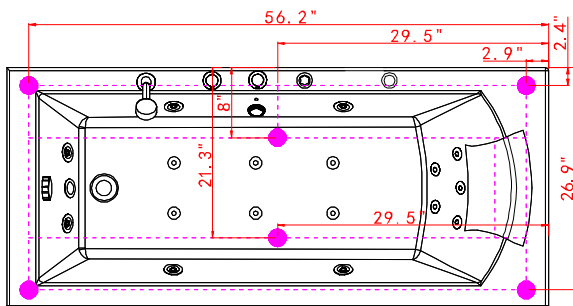

ARIEL

WHIRLPOOL

ARIEL PLATINUM PW1545930LW1 WHIRLPOOL BATHTUB

MODEL: PW1545930LW1

- Size 59"W x 29.5"D x 24.9"H
- Features
- 110V/60Hz
 - 1.5HP Water Pump
 - Handheld Showerhead
 - 17 Hydro-Massage Jets
 - Headrest

SPECIFICATIONS

FRONT VIEW

BACK VIEW

SIDE VIEW

TOP VIEW