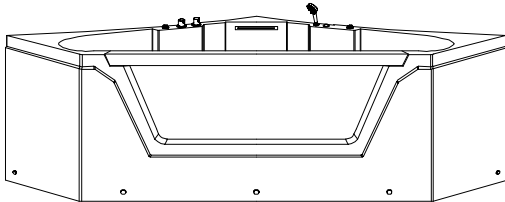

ARIEL

WHIRLPOOL

ARIEL PLATINUM PW1565959CW1 WHIRLPOOL BATHTUB

MODEL: PW1565959CW1

Size 59.6"W x 59.6"D x 23.7"H

- Features
- 110V/60Hz
 - 1.5HP Water Pump
 - Handheld Showerhead
 - 22 Hydro-Massage Jets
 - Headrest

SPECIFICATIONS

FRONT VIEW

BACK VIEW

SIDE VIEW

TOP VIEW