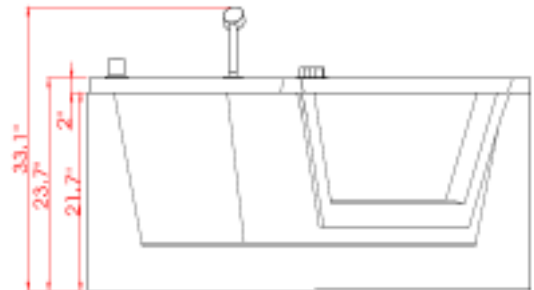

ARIEL

WHIRLPOOL

ARIEL PLATINUM PW1565959CW1 WHIRLPOOL BATHTUB

MODEL: PW1565959CW1

Size 59.6"W x 59.6"D x 23.7"H

- Features
- 110V/60Hz
 - 1.5HP Water Pump
 - Handheld Showerhead
 - 22 Hydro-Massage Jets
 - Headrest

SPECIFICATIONS

FRONT VIEW

BACK VIEW

SIDE VIEW

TOP VIEW