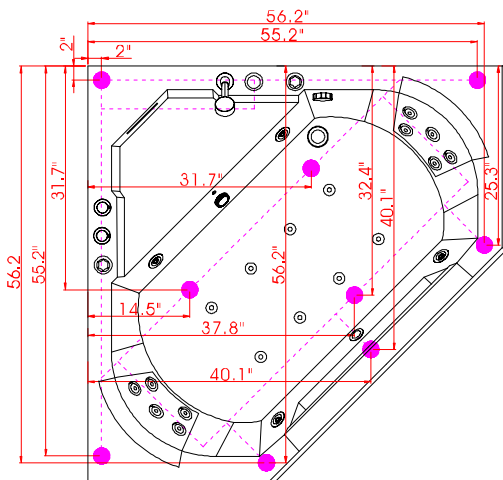

ARIEL

WHIRLPOOL

ARIEL PLATINUM PW1565959CW1 WHIRLPOOL BATHTUB

MODEL: PW1565959CW1

Size 59.6"W x 59.6"D x 23.7"H

- Features
- 110V/60Hz
 - 1.5HP Water Pump
 - Handheld Showerhead
 - 22 Hydro-Massage Jets
 - Headrest

SPECIFICATIONS

FRONT VIEW

BACK VIEW

SIDE VIEW

TOP VIEW